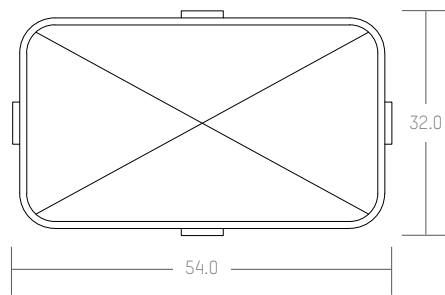

QUINTUS

CROWELL COCKTAIL
TABLE T315-2