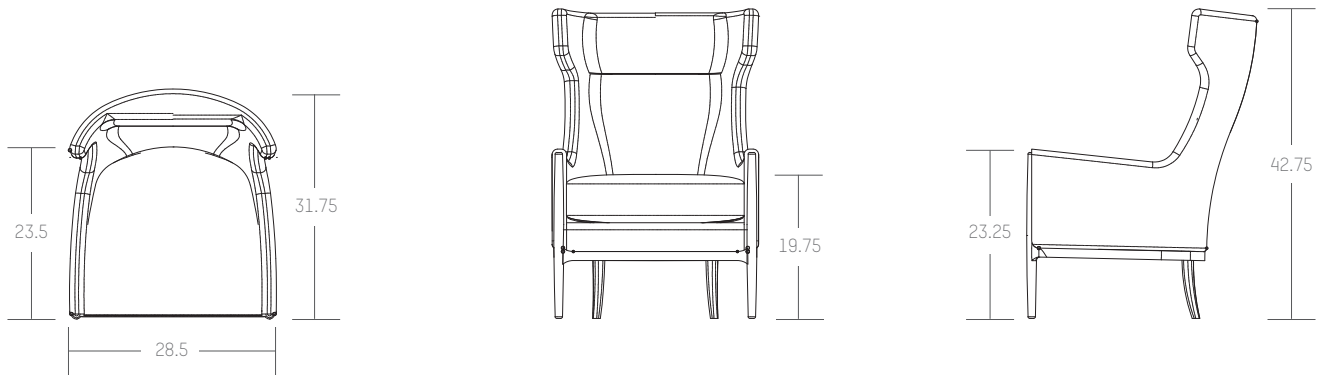

QUINTUS

ANISSA WING CHAIR

S438-1

lumbar pillow standard

ANISSA OTTOMAN

S438-2

Wood: Walnut or Oak

As Shown: Chase Erwin, Passage - Pearl

Verona - Oak

designed by elisa carlucci

QUINTUS

ANISSA WING CHAIR S438-1

ANISSA OTTOMAN S438-2