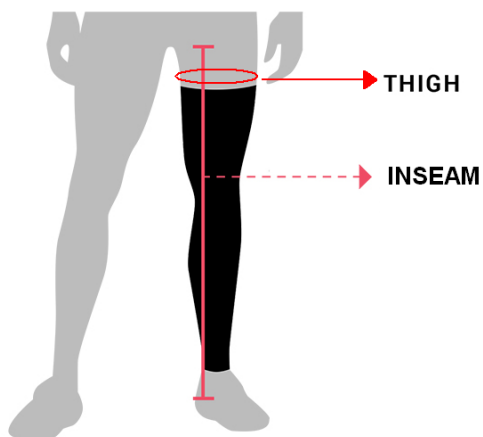

Arm Warmer

Size	1. Wrist (inch)	2. Bicep (inch)
XS	6	11
S	6.5	12
M	7	13
L	7.5	14
XL	7.75	15

Leg and Knee Warmer

Size	1. Thigh (inch)	2. Inseam (inch)
XS	20	30 or less
S	21	31
M	22.5	32
L	24	33
XL	25	34