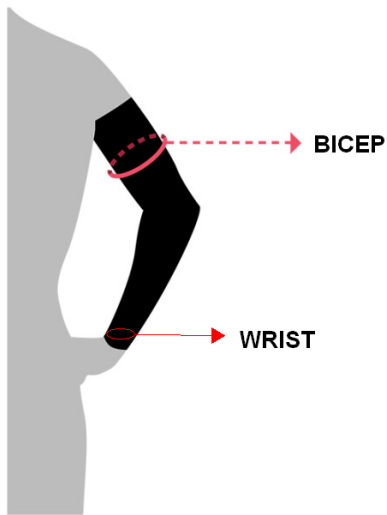

Arm Warmer

Size	1. Wrist (inch)	2. Bicep (inch)
XS	6	11
S	6.5	12
M	7	13
L	7.5	14
XL	7.75	15

Leg and Knee Warmer

Size	1. Thigh (inch)	2. Inseam (inch)
XS	20	30 or less
S	21	31
M	22.5	32
L	24	33
XL	25	34