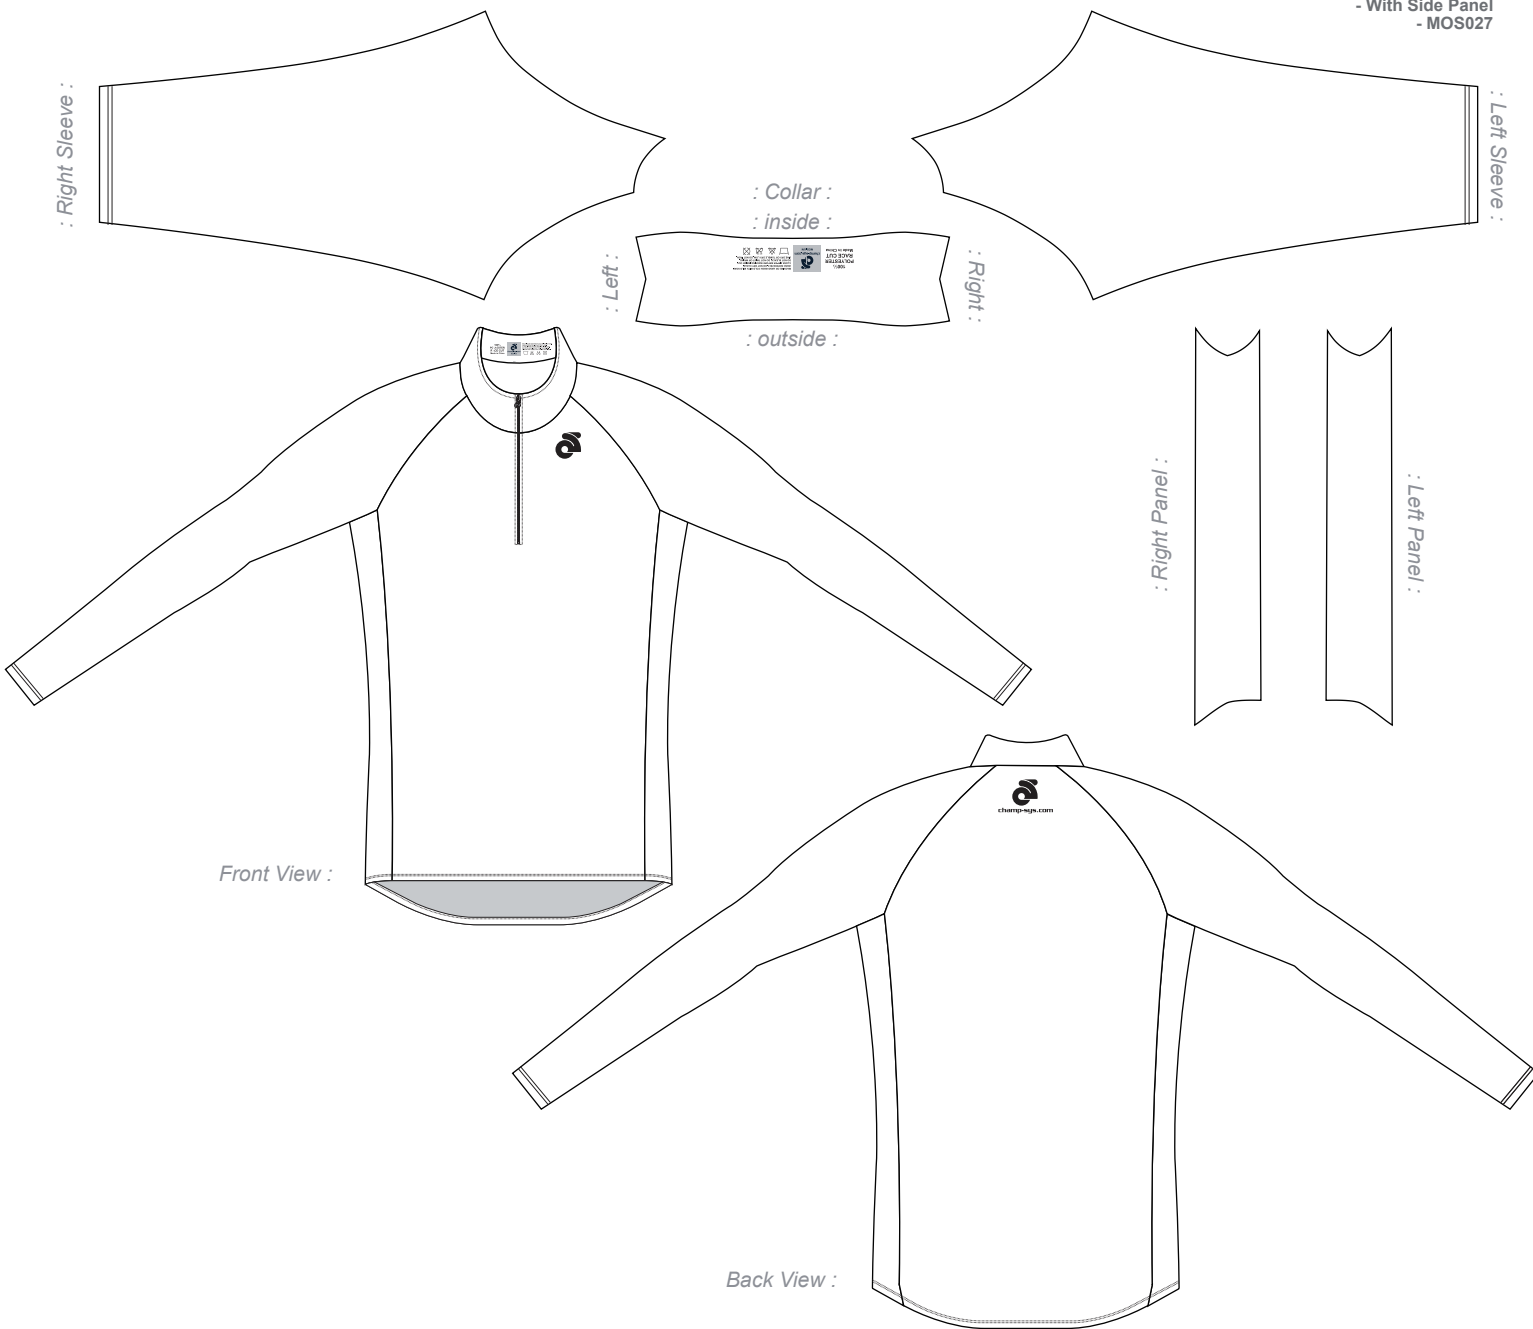

Customer: Team Name_USXXXX

Custom Nordic Ski Top Template
- With Side Panel
- MOS027

TeamName_USXXXX_MOS027_Normal_V1.1

2D: Scale (1 : 10) ZXX

PRE-DYED LYCRA

 **Full Sublimation**

Graphic Editor
Name

Sales Rep
Name

Start Date
2000/00/00

End Date
2000/00/00

PMS PMS PMS PMS PMS PMS PMS PMS

Pantone Colours Reference:

NOTES:

Fabric:
Fleece Fabric:
 Lycra Fabric:

READ IMPORTANT ▼

This design will be used on the following items:

- Template Views are for proofing and printing :
- 3D View are concept and design process only :
- Manufacture Logo **MUST** appear on Front & Back :

- * All Nordic Tops
- * The Top of Nordic suit