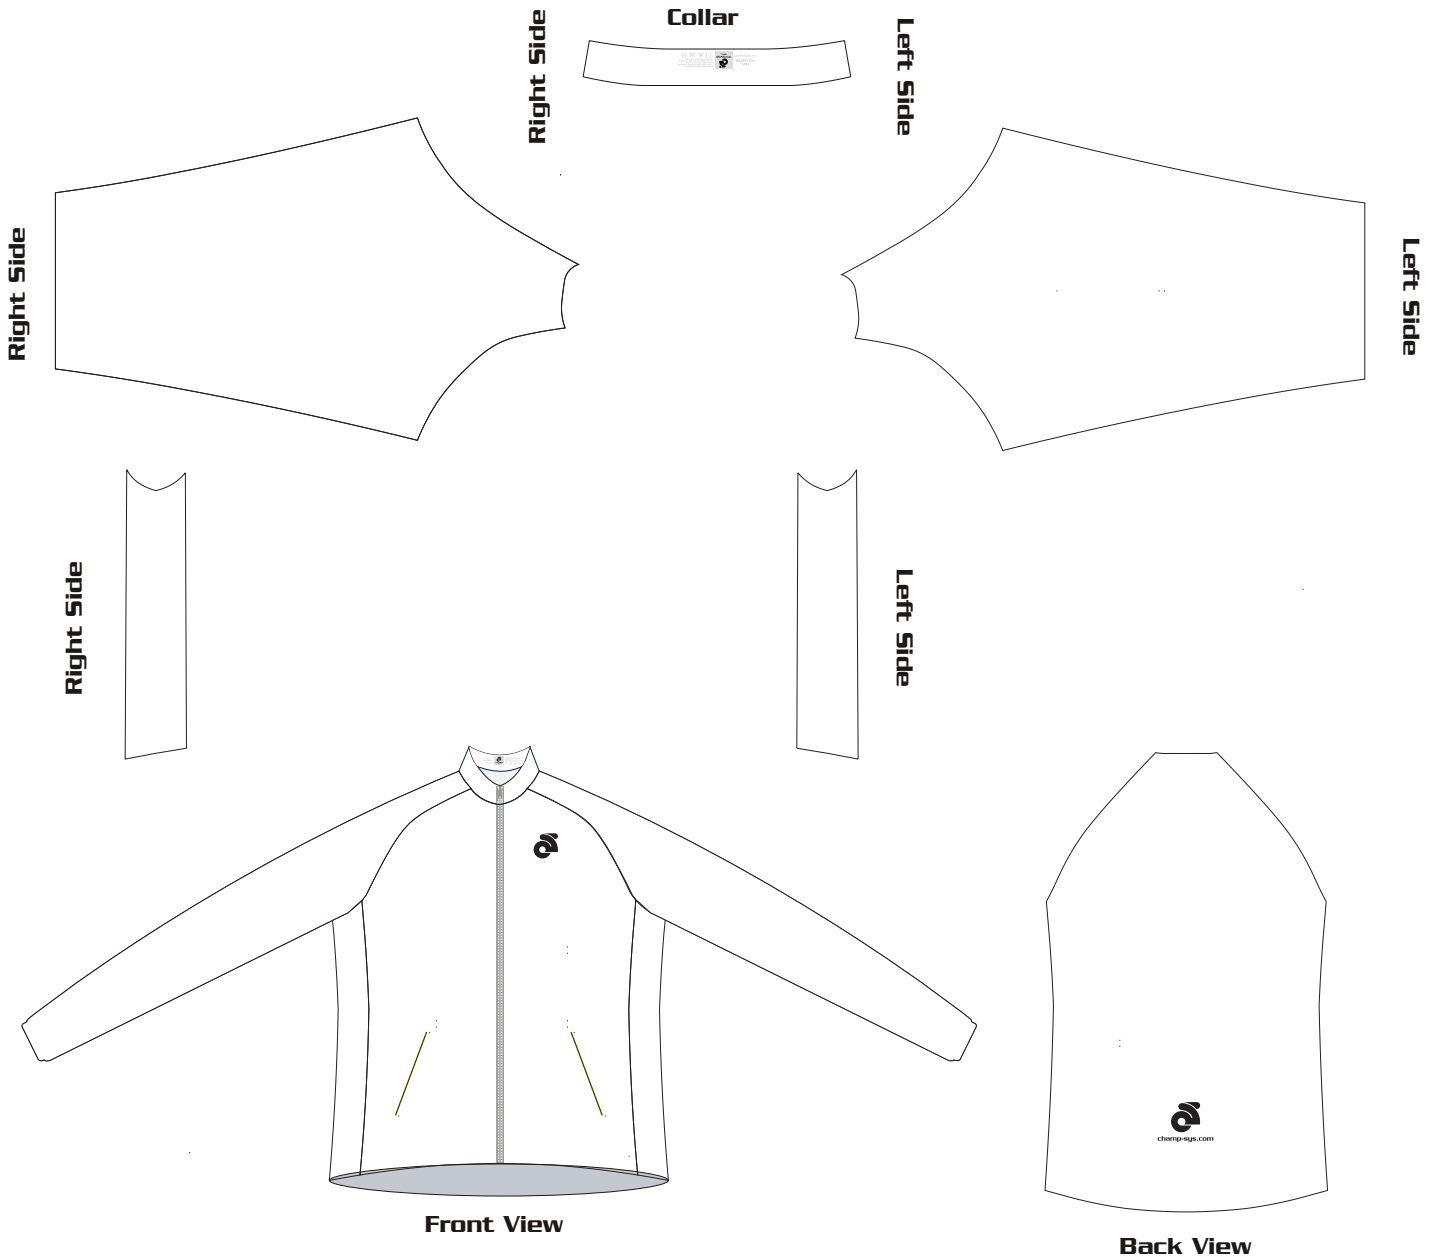

Customer:

**Custom Nordic Jacket Template**  
With side  
- MOS029

Z09,09

**PRE-DYED LYCRA**

 Full Sublimation

**Graphic Editor**  
NAME

**Sales Rep**  
Backend system

**Start Date**  
2011/12/16

**End Date**  
2011/12/16

PMS PMS PMS PMS PMS PMS PMS

**Pantone Colours Reference:**

NOTES:

**READ IMPORTANT** ▼

- Template Views are for proofing and printing :
- 3D View are concept and design process only :
- Manufacture Logo **MUST** appear on Front & Back :

**This design will be used on the following items:**

- \* All Nordic Tops
- \* The Top of Nordic suit