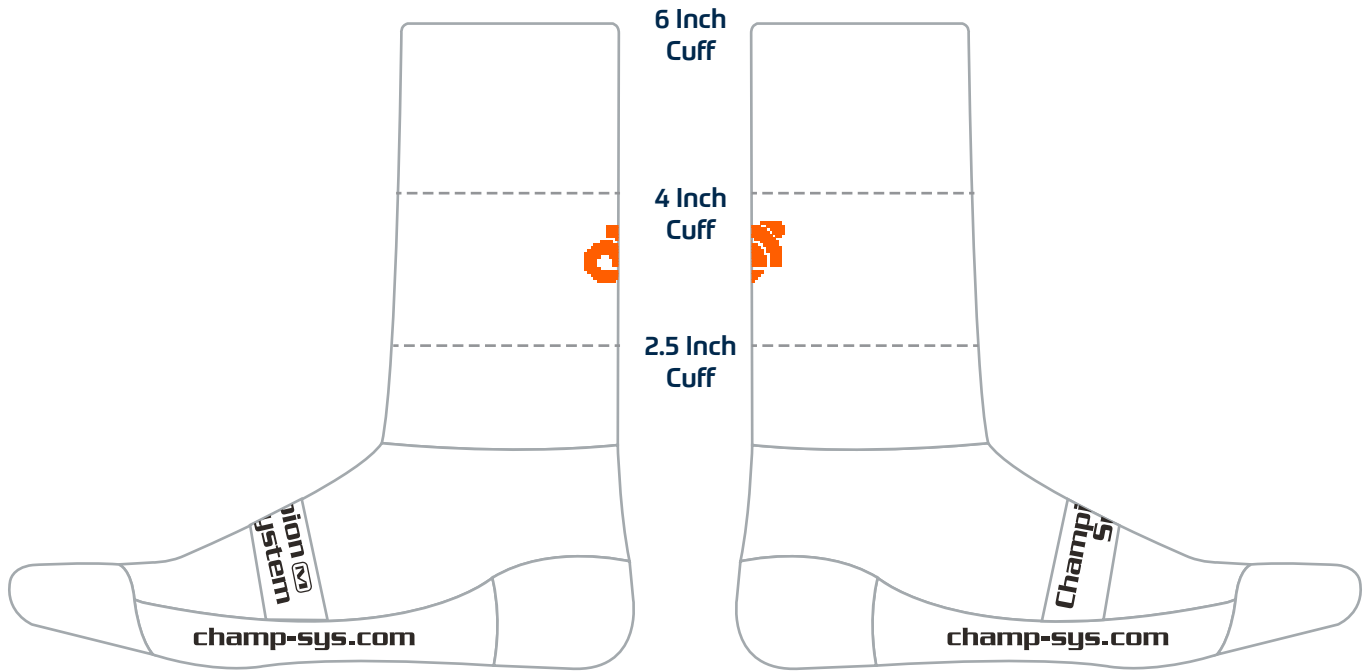

Note: All measurements on this guide are approximate +/- 1/4".

Size	1. Wrist (inch)	2. Bicep (inch)
XS	5	9
S	5.5	9.75
M	6	10.5
L	6.5	11.25
XL	7	12

Size	1. Thigh (inch)	2. Inseam (inch)
XS	14.5	23
S	15.5	24
M	16.5	25
L	17.5	26
XL	18.5	27

Hand Circumference without Thumb		
Size	(inch)	(cm)
XS	6 - 7	16 - 18
S	7 - 8	18 - 20
M	8 - 9	20 - 23
L	9 - 10	23 - 26
XL	10 - 11	26 - 28

Note - Measure around the widest part of palm below the knuckles; measure with the hand flat.

Shoe Cover / Sock Size	Shoe Size				
	US Men's	US Women's	UK Men's	UK Women's	EU
XS	5	6	4 - 5.5	3.5 - 5	36 - 38
S	5 - 8	6 - 9.5	5.5 - 7.5	5 - 7	38 - 41
M	8 - 10	9.5 - 11	7.5 - 10	7 - 9.5	41 - 44
L	10 - 12	11+	10 - 11.5	9.5 - 11	44 - 46
XL	12+		11.5+		46+