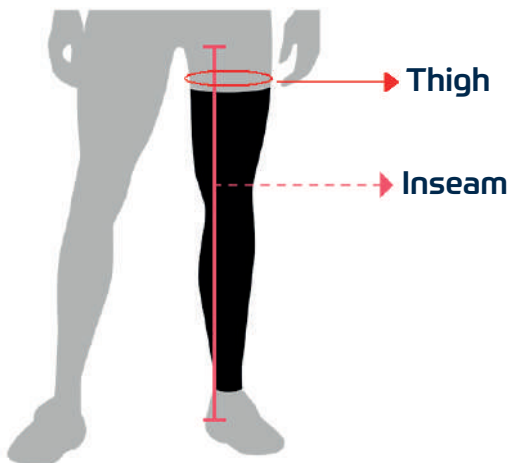

Note: All measurements on this guide are approximate +/- 1/4".

Size	1. Wrist (inch)	2. Bicep (inch)
XS	5	9
S	5.5	9.75
M	6	10.5
L	6.5	11.25
XL	7	12

Size	1. Thigh (inch)	2. Inseam (inch)
XS	14.5	23
S	15.5	24
M	16.5	25
L	17.5	26
XL	18.5	27

Hand Circumference without Thumb		
Size	(inch)	(cm)
XS	6 - 7	16 - 18
S	7 - 8	18 - 20
M	8 - 9	20 - 23
L	9 - 10	23 - 26
XL	10 - 11	26 - 28

Note - Measure around the widest part of palm below the knuckles; measure with the hand flat.

Shoe Cover / Sock Size	Shoe Size				
	US Men's	US Women's	UK Men's	UK Women's	EU
XS	5	6	4 - 5.5	3.5 - 5	36 - 38
S	5 - 8	6 - 9.5	5.5 - 7.5	5 - 7	38 - 41
M	8 - 10	9.5 - 11	7.5 - 10	7 - 9.5	41 - 44
L	10 - 12	11+	10 - 11.5	9.5 - 11	44 - 46
XL	12+		11.5+		46+