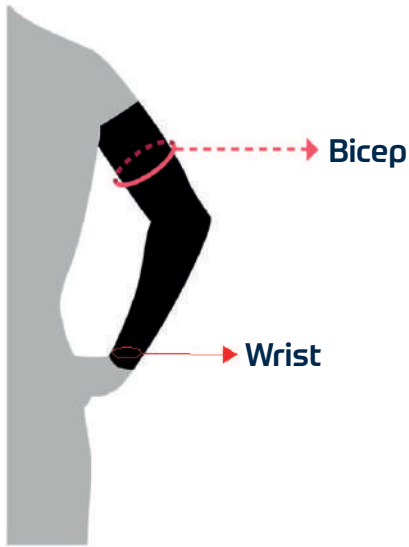

Note: All measurements on this guide are approximate +/- 1/4".

Size	1. Wrist (inch)	2. Bicep (inch)
XS	5	9
S	5.5	9.75
M	6	10.5
L	6.5	11.25
XL	7	12

Size	1. Thigh (inch)	2. Inseam (inch)
XS	14.5	23
S	15.5	24
M	16.5	25
L	17.5	26
XL	18.5	27

Hand Circumference without Thumb		
Size	(inch)	(cm)
XS	6 - 7	16 - 18
S	7 - 8	18 - 20
M	8 - 9	20 - 23
L	9 - 10	23 - 26
XL	10 - 11	26 - 28

Note - Measure around the widest part of palm below the knuckles; measure with the hand flat.