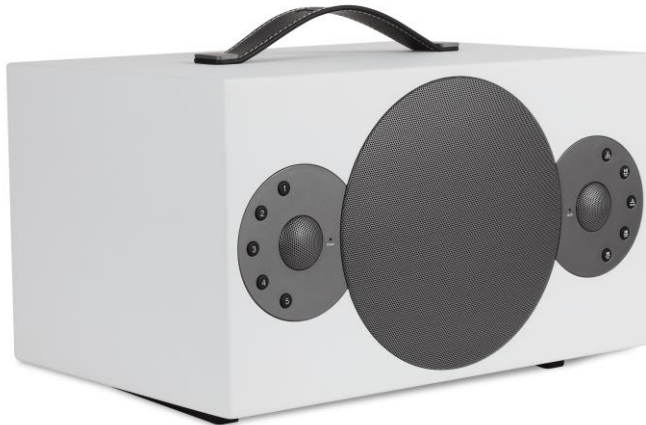

## Sphere 6

Portable Wi-Fi Bluetooth Wireless Active Multi-Room Speaker In An Array Of Colours

The powerful 80 Watt Sphere 6 is a Multi-Room Wi-Fi Bluetooth speaker, which allows Hi Res audio Playback. You have 5 direct pre-sets for streaming thousands of internet radio stations and playlists. The built in lithium rechargeable battery allows a minimum of 8 hours playback. The Sphere 6 allows playback in single, stereo or group mode. Comes with wireless or LAN connections and has USB for charging you mobile devices.

### Colours & Product Code

Black: 25007  
White: 25010  
Red: 25013  
Green: 25019  
Orange: 25020

### Size W x D x H (mm)

Product: 309 x 210 x 170  
Gift box: 367 x 268 x 287  
Master box: 590 x 290 x 385

### Input

Wi-Fi 802.11 b/g/n, 2.4 GHz  
Bluetooth 4.0 aptX  
Line in 3.5mm mini jack