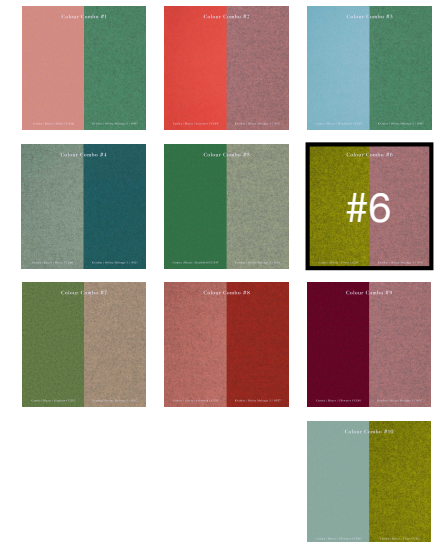

Upholstery Colour Combinations