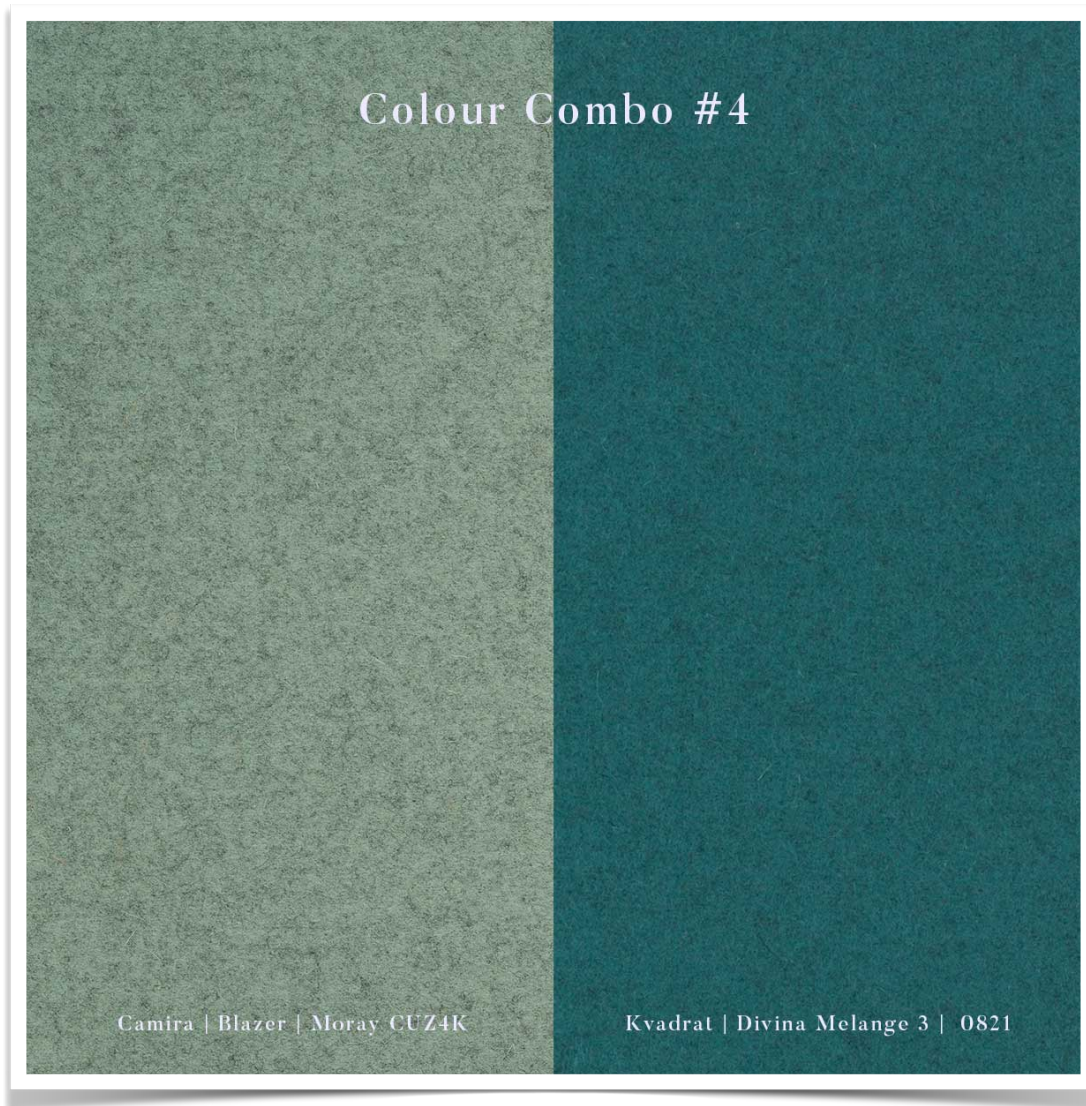

Upholstery Colour Combinations