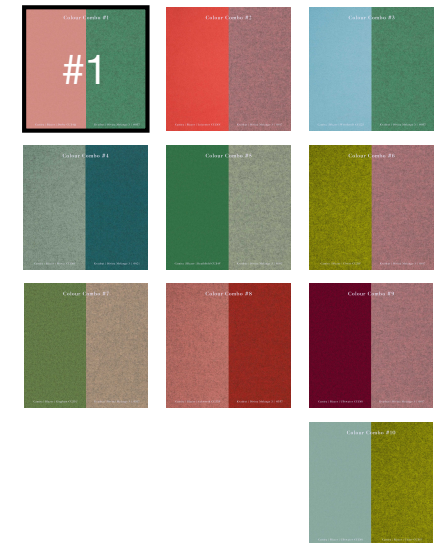

## **Upholstery Colour Combinations**

Curated by  
Greenhouse Interiors

---

There are many more colour combinations and textures to select from, but we have curated out top 10 based on colours we think rocks!

# Upholstery Colour Combinations

Recommended Powder Coat  
Colour for Steel Frame: