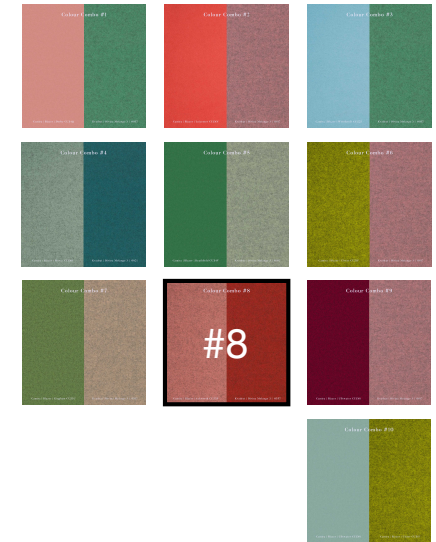

# Upholstery Colour Combinations

Recommended Powder Coat  
Colour for Steel Frame: