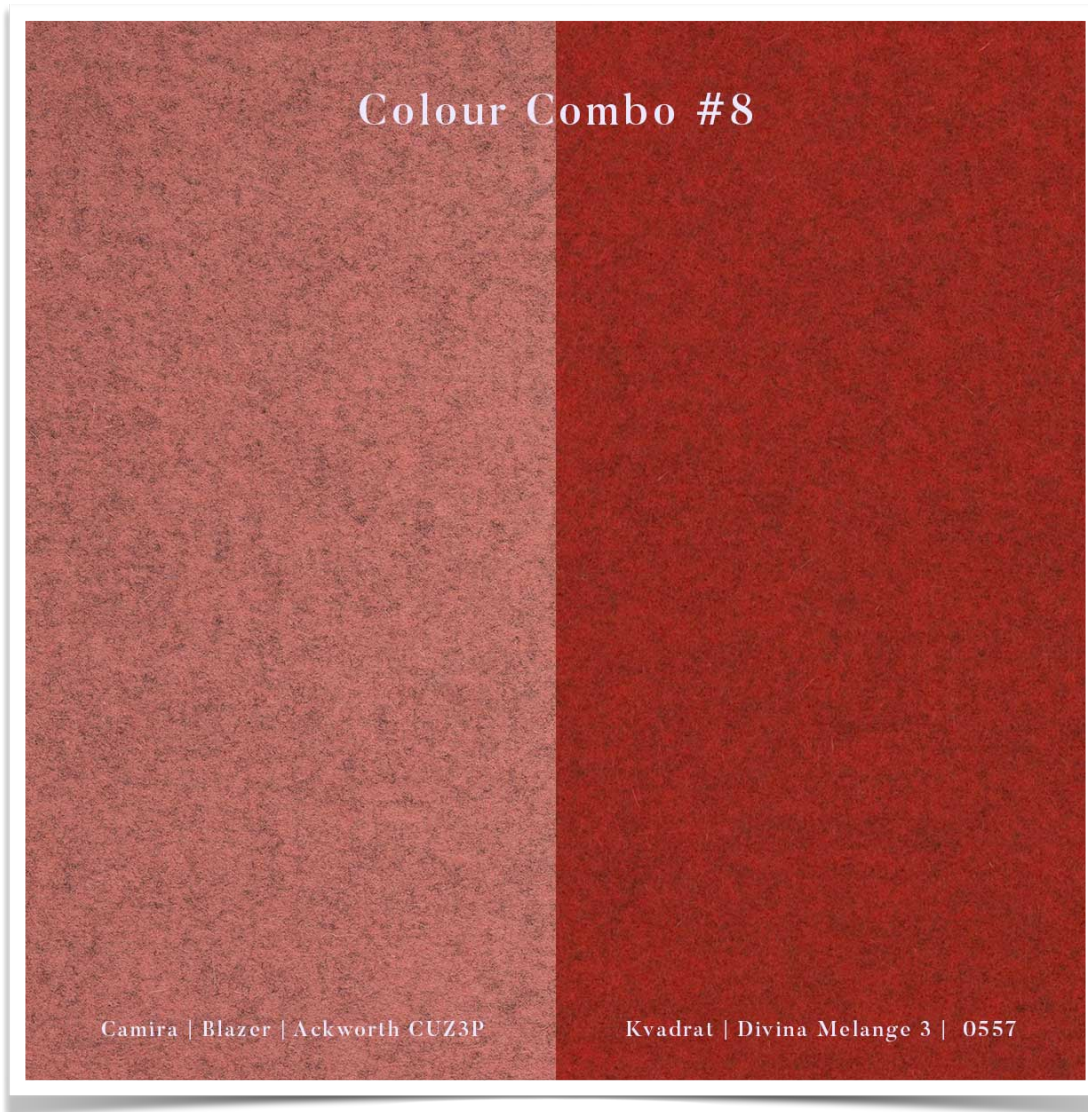

# Upholstery Colour Combinations

Recommended Powder Coat  
Colour for Steel Frame: