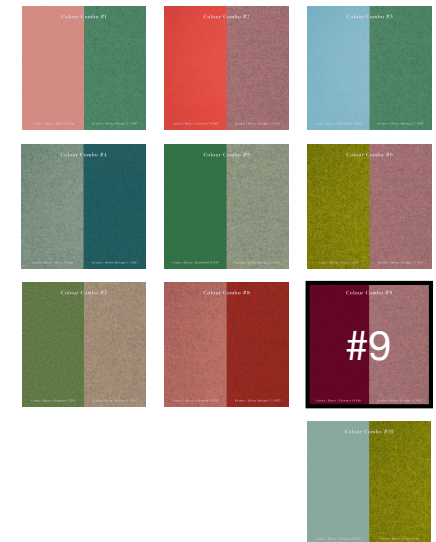

Upholstery Colour Combinations