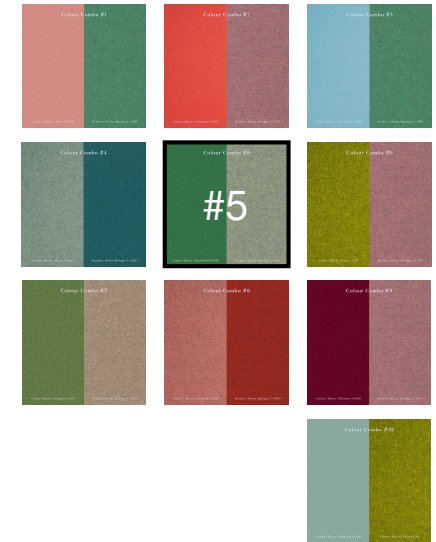

Upholstery Colour Combinations