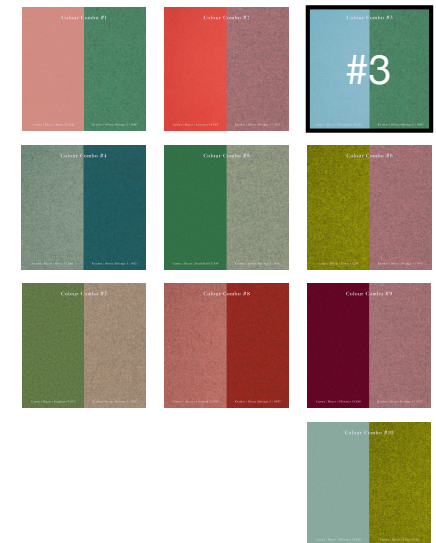

## **Upholstery Colour Combinations**

Curated by  
Greenhouse Interiors

---

There are many more colour combinations and textures to select from, but we have curated out top 10 based on colours we think rocks!

# Upholstery Colour Combinations

Recommended Powder Coat  
Colour for Steel Frame: