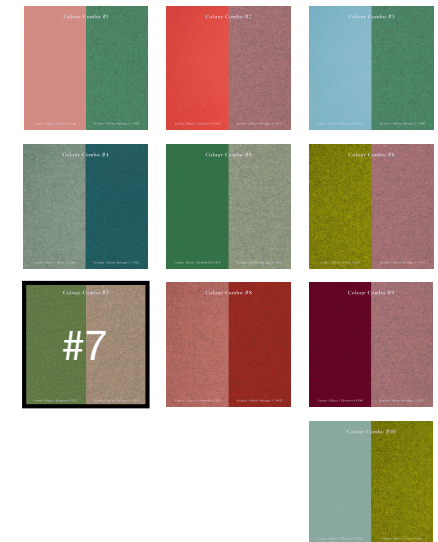

Upholstery Colour Combinations