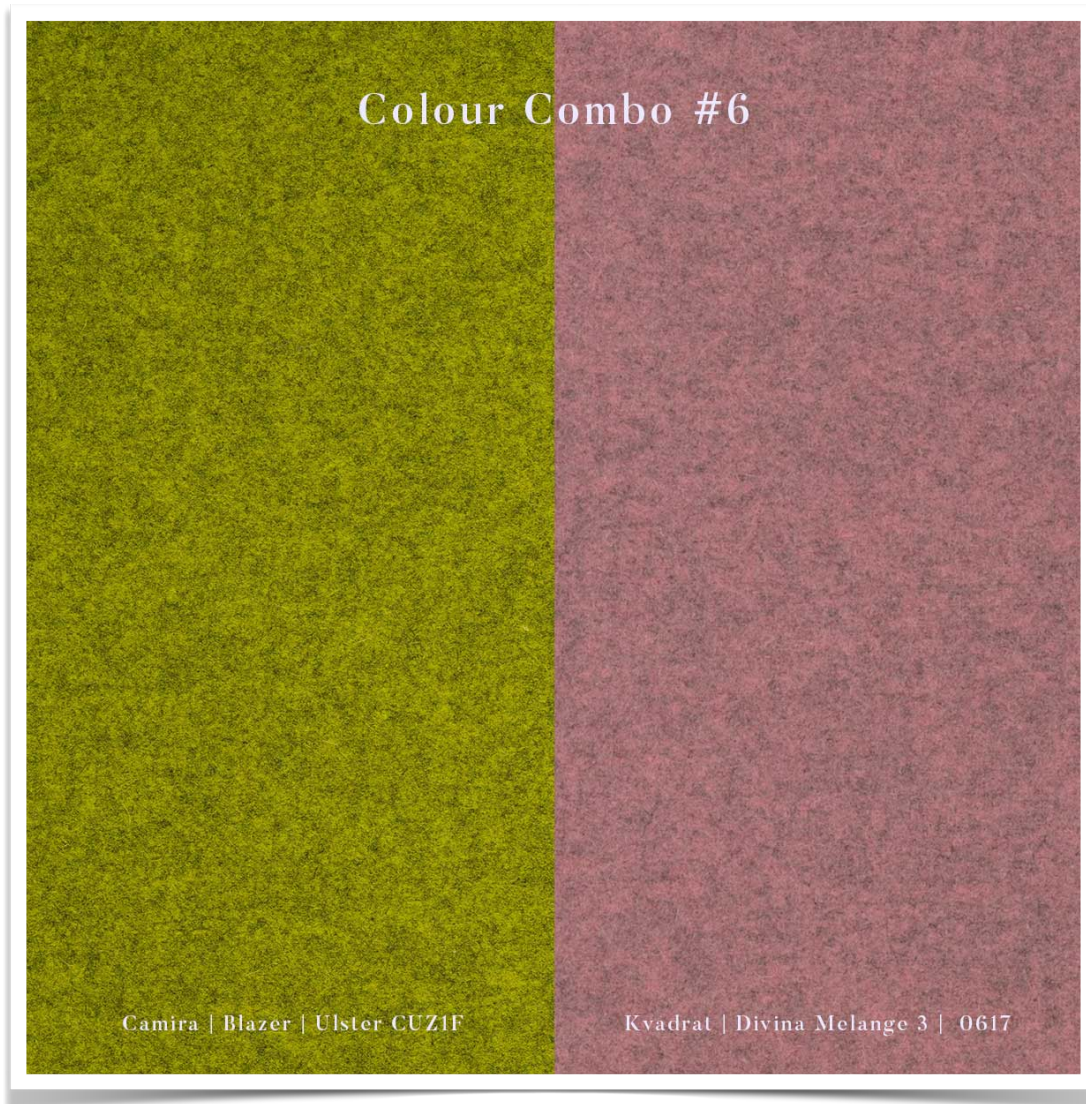

Upholstery Colour Combinations