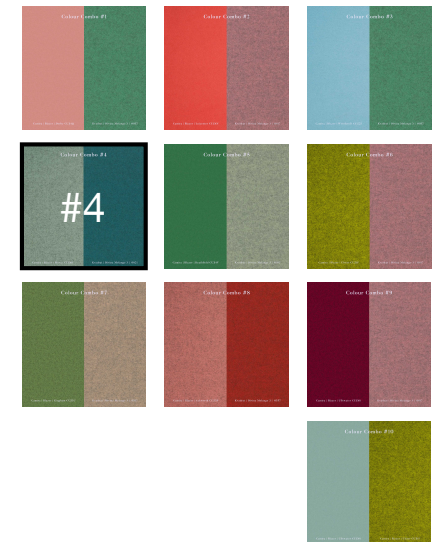

Upholstery Colour Combinations