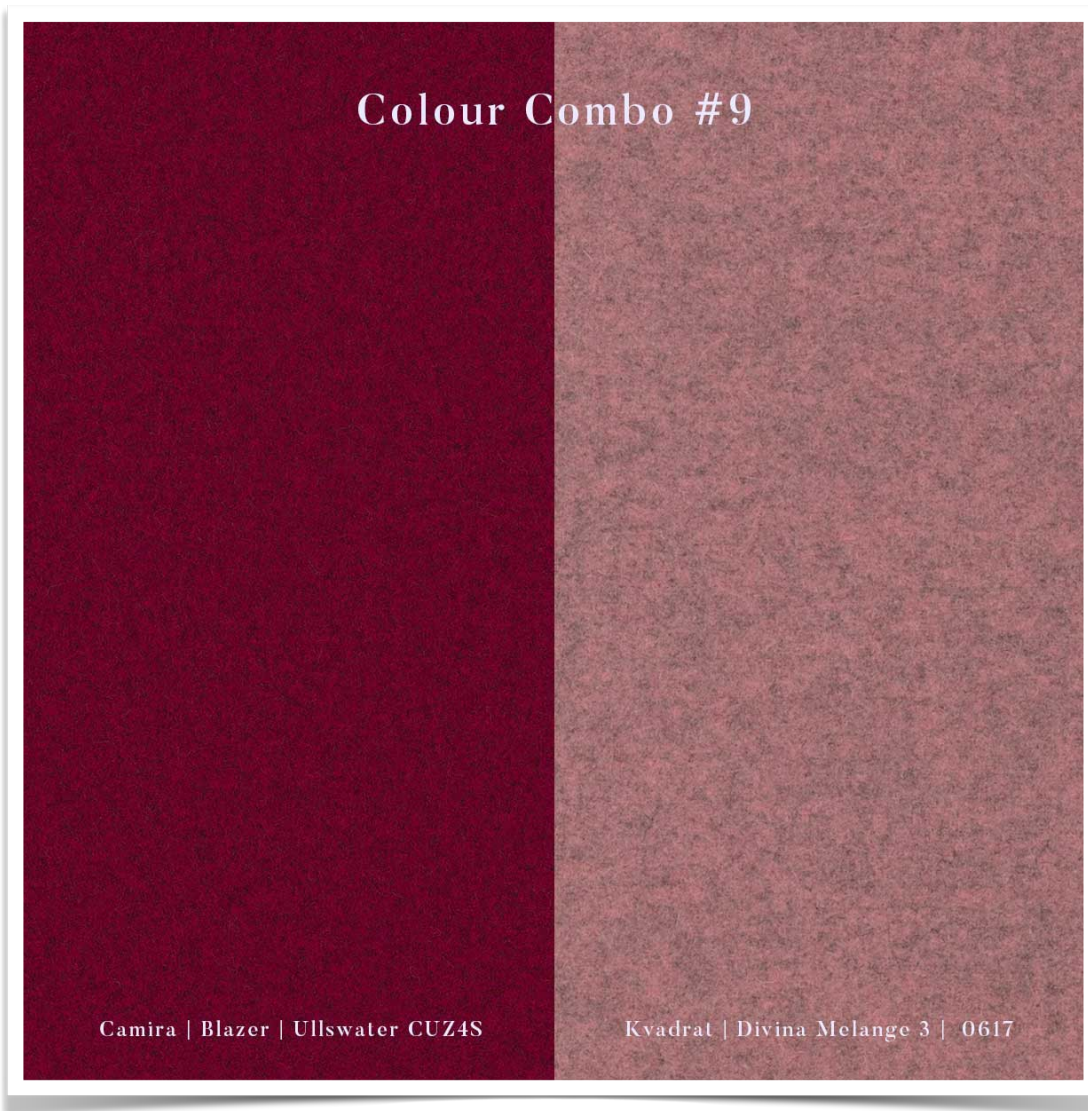

Upholstery Colour Combinations