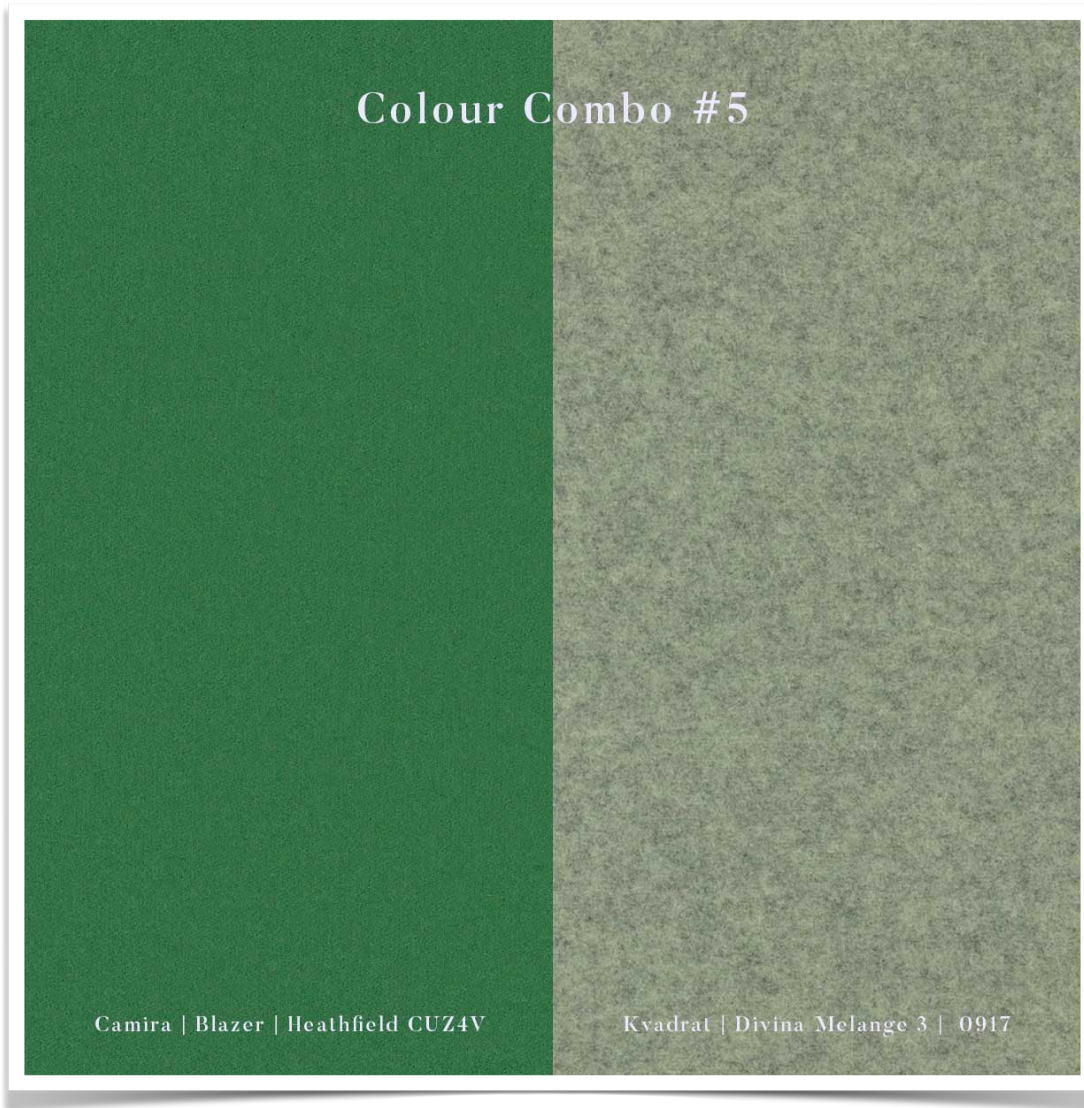

Upholstery Colour Combinations