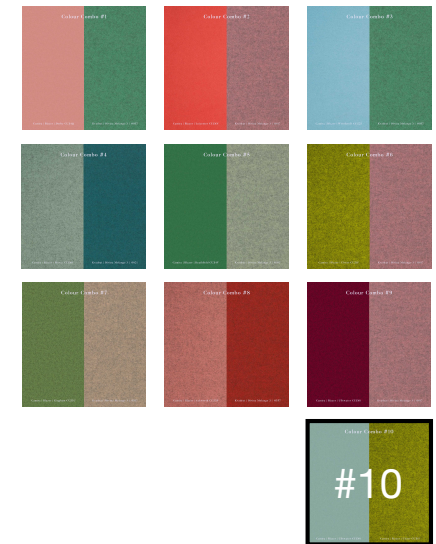

Upholstery Colour Combinations