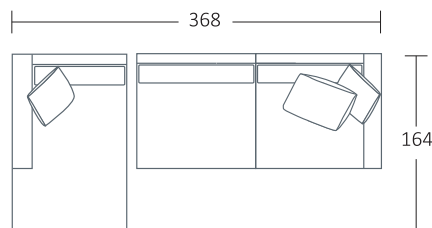

DIMENSIONS (CM)

L 260 x D 102 x H 81
4 Seater

L 240 x D 102 x H 81
3.5 Seater

L 220 x D 102 x H 81
3 Seater

L 200 x D 102 x H 81
2.5 Seater

L 180 x D 102 x H 81
2 Seater

L 100 x D 102 x H 81
Chair

L 118 x D 70 x H 40
Ottoman Rectangle Large

L 98 x D 70 x H 40
Ottoman Rectangle Small

DIMENSIONS (CM)

L 248 x D 102 x H 81
4 Seater 1 Arm (LF/RF)

L 228 x D 102 x H 81
3.5 Seater 1 Arm (LF/RF)

L 208 x D 102 x H 81
3 Seater 1 Arm (LF/RF)

L 188 x D 102 x H 81
2.5 Seater 1 Arm (LF/RF)

L 168 x D 102 x H 81
2 Seater 1 Arm (LF/RF)

L 120 x D 164 x H 81
Large Chaise (LF/RF)

L 110 x D 164 x H 81
Small Chaise 1 Arm (LF/RF)

L 102 x D 102 x H 81
Corner (LF/RF)

L 118 x D 70 x H 40
Ottoman Rectangle Large

L 98 x D 70 x H 40
Ottoman Rectangle Small

MODULAR EXAMPLES

COMBINATION 1
3 Seater 1 Arm (LF)
Small Chaise (RF)

COMBINATION 2
Large Chaise (LF)
4 Seater 1 Arm (RF)