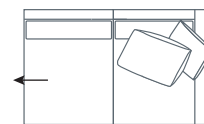

SIDE VIEW (CM)

| | | | | | |
|--------------------|-------------------|--------------------|-------------------|-------------------|--------------------------|
| Seat Height | Seat Depth | Back Height | Arm Height | Leg Height | Scatter Size |
| 40 | 60 | 61 | 61 | 10 | 50 x 50 cm 60 x 40 cm |

DIMENSIONS (CM)

L 260 x D 102 x H 81
4 Seater

L 240 x D 102 x H 81
3.5 Seater

L 220 x D 102 x H 81
3 Seater

L 200 x D 102 x H 81
2.5 Seater

L 180 x D 102 x H 81
2 Seater

L 100 x D 102 x H 81
Chair

L 118 x D 70 x H 40
Ottoman Rectangle Large

L 98 x D 70 x H 40
Ottoman Rectangle Small

DIMENSIONS (CM)

L 248 x D 102 x H 81
4 Seater 1 Arm (LF/RF)

L 228 x D 102 x H 81
3.5 Seater 1 Arm (LF/RF)

L 208 x D 102 x H 81
3 Seater 1 Arm (LF/RF)

L 188 x D 102 x H 81
2.5 Seater 1 Arm (LF/RF)

L 168 x D 102 x H 81
2 Seater 1 Arm (LF/RF)

L 120 x D 164 x H 81
Large Chaise (LF/RF)

L 110 x D 164 x H 81
Small Chaise 1 Arm (LF/RF)

L 102 x D 102 x H 81
Corner (LF/RF)

L 118 x D 70 x H 40
Ottoman Rectangle Large