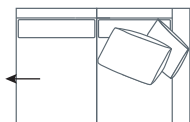

SIDE VIEW (CM)

| | | | | | |
|--------------------|-------------------|--------------------|-------------------|-------------------|--------------------------|
| Seat Height | Seat Depth | Back Height | Arm Height | Leg Height | Scatter Size |
| 40 | 60 | 61 | 61 | 10 | 50 x 50 cm 60 x 40 cm |

DIMENSIONS (CM)

L 260 x D 102 x H 81
4 Seater

L 240 x D 102 x H 81
3.5 Seater

L 220 x D 102 x H 81
3 Seater

L 200 x D 102 x H 81
2.5 Seater

L 180 x D 102 x H 81
2 Seater

L 100 x D 102 x H 81
Chair

L 118 x D 70 x H 40
Ottoman Rectangle Large

L 98 x D 70 x H 40
Ottoman Rectangle Small

DIMENSIONS (CM)

L 248 x D 102 x H 81
4 Seater 1 Arm (LF/RF)

L 228 x D 102 x H 81
3.5 Seater 1 Arm (LF/RF)

L 208 x D 102 x H 81
3 Seater 1 Arm (LF/RF)

L 188 x D 102 x H 81
2.5 Seater 1 Arm (LF/RF)

L 168 x D 102 x H 81
2 Seater 1 Arm (LF/RF)

L 120 x D 164 x H 81
Large Chaise (LF/RF)

L 110 x D 164 x H 81
Small Chaise 1 Arm (LF/RF)

L 102 x D 102 x H 81
Corner (LF/RF)

L 118 x D 70 x H 40
Ottoman Rectangle Large