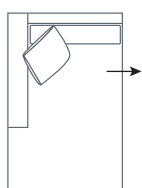

SIDE VIEW (CM)

| | | | | | |
|--------------------|-------------------|--------------------|-------------------|-------------------|--------------------------|
| Seat Height | Seat Depth | Back Height | Arm Height | Leg Height | Scatter Size |
| 40 | 60 | 61 | 61 | 10 | 50 x 50 cm 60 x 40 cm |

DIMENSIONS (CM)

L 260 x D 102 x H 81
4 Seater

L 240 x D 102 x H 81
3.5 Seater

L 220 x D 102 x H 81
3 Seater

L 200 x D 102 x H 81
2.5 Seater

L 180 x D 102 x H 81
2 Seater

L 100 x D 102 x H 81
Chair

L 118 x D 70 x H 40
Ottoman Rectangle Large

L 98 x D 70 x H 40
Ottoman Rectangle Small

DIMENSIONS (CM)

L 248 x D 102 x H 81
4 Seater 1 Arm (LF/RF)

L 228 x D 102 x H 81
3.5 Seater 1 Arm (LF/RF)

L 208 x D 102 x H 81
3 Seater 1 Arm (LF/RF)

L 188 x D 102 x H 81
2.5 Seater 1 Arm (LF/RF)

L 168 x D 102 x H 81
2 Seater 1 Arm (LF/RF)

L 120 x D 164 x H 81
Large Chaise (LF/RF)

L 110 x D 164 x H 81
Small Chaise 1 Arm (LF/RF)

L 102 x D 102 x H 81
Corner (LF/RF)

L 118 x D 70 x H 40
Ottoman Rectangle Large