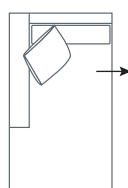

SIDE VIEW (CM)

| | | | | | |
|--------------------|-------------------|--------------------|-------------------|-------------------|--------------------------|
| Seat Height | Seat Depth | Back Height | Arm Height | Leg Height | Scatter Size |
| 40 | 60 | 61 | 61 | 10 | 50 x 50 cm 60 x 40 cm |

DIMENSIONS (CM)

L 260 x D 102 x H 81
4 Seater

L 240 x D 102 x H 81
3.5 Seater

L 220 x D 102 x H 81
3 Seater

L 200 x D 102 x H 81
2.5 Seater

L 180 x D 102 x H 81
2 Seater

L 100 x D 102 x H 81
Chair

L 118 x D 70 x H 40
Ottoman Rectangle Large

L 98 x D 70 x H 40
Ottoman Rectangle Small

DIMENSIONS (CM)

L 248 x D 102 x H 81
4 Seater 1 Arm (LF/RF)

L 228 x D 102 x H 81
3.5 Seater 1 Arm (LF/RF)

L 208 x D 102 x H 81
3 Seater 1 Arm (LF/RF)

L 188 x D 102 x H 81
2.5 Seater 1 Arm (LF/RF)

L 168 x D 102 x H 81
2 Seater 1 Arm (LF/RF)

L 120 x D 164 x H 81
Large Chaise (LF/RF)

L 110 x D 164 x H 81
Small Chaise 1 Arm (LF/RF)

L 102 x D 102 x H 81
Corner (LF/RF)

L 118 x D 70 x H 40
Ottoman Rectangle Large