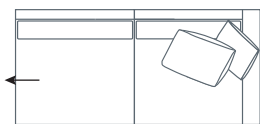

SIDE VIEW (CM)

| | | | | | |
|--------------------|-------------------|--------------------|-------------------|-------------------|--------------------------|
| Seat Height | Seat Depth | Back Height | Arm Height | Leg Height | Scatter Size |
| 40 | 60 | 61 | 61 | 10 | 50 x 50 cm 60 x 40 cm |

DIMENSIONS (CM)

L 260 x D 102 x H 81
4 Seater

L 240 x D 102 x H 81
3.5 Seater

L 220 x D 102 x H 81
3 Seater

L 200 x D 102 x H 81
2.5 Seater

L 180 x D 102 x H 81
2 Seater

L 100 x D 102 x H 81
Chair

L 118 x D 70 x H 40
Ottoman Rectangle Large

L 98 x D 70 x H 40
Ottoman Rectangle Small

DIMENSIONS (CM)

L 248 x D 102 x H 81
4 Seater 1 Arm (LF/RF)

L 228 x D 102 x H 81
3.5 Seater 1 Arm (LF/RF)

L 208 x D 102 x H 81
3 Seater 1 Arm (LF/RF)

L 188 x D 102 x H 81
2.5 Seater 1 Arm (LF/RF)

L 168 x D 102 x H 81
2 Seater 1 Arm (LF/RF)

L 120 x D 164 x H 81
Large Chaise (LF/RF)

L 110 x D 164 x H 81
Small Chaise 1 Arm (LF/RF)

L 102 x D 102 x H 81
Corner (LF/RF)

L 118 x D 70 x H 40
Ottoman Rectangle Large