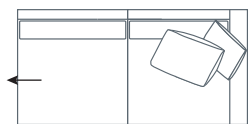

SIDE VIEW (CM)

| | | | | | |
|--------------------|-------------------|--------------------|-------------------|-------------------|--------------------------|
| Seat Height | Seat Depth | Back Height | Arm Height | Leg Height | Scatter Size |
| 40 | 60 | 61 | 61 | 10 | 50 x 50 cm 60 x 40 cm |

DIMENSIONS (CM)

L 260 x D 102 x H 81
4 Seater

L 240 x D 102 x H 81
3.5 Seater

L 220 x D 102 x H 81
3 Seater

L 200 x D 102 x H 81
2.5 Seater

L 180 x D 102 x H 81
2 Seater

L 100 x D 102 x H 81
Chair

L 118 x D 70 x H 40
Ottoman Rectangle Large

L 98 x D 70 x H 40
Ottoman Rectangle Small

DIMENSIONS (CM)

L 248 x D 102 x H 81
4 Seater 1 Arm (LF/RF)

L 228 x D 102 x H 81
3.5 Seater 1 Arm (LF/RF)

L 208 x D 102 x H 81
3 Seater 1 Arm (LF/RF)

L 188 x D 102 x H 81
2.5 Seater 1 Arm (LF/RF)