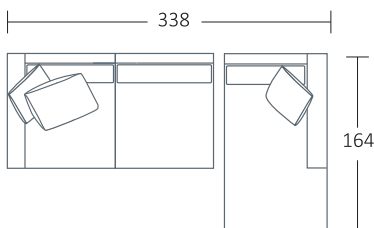

DIMENSIONS (CM)

L 260 x D 102 x H 81
4 Seater

L 240 x D 102 x H 81
3.5 Seater

L 220 x D 102 x H 81
3 Seater

L 200 x D 102 x H 81
2.5 Seater

L 180 x D 102 x H 81
2 Seater

L 100 x D 102 x H 81
Chair

L 118 x D 70 x H 40
Ottoman Rectangle Large

L 98 x D 70 x H 40
Ottoman Rectangle Small

DIMENSIONS (CM)

L 248 x D 102 x H 81
4 Seater 1 Arm (LF/RF)

L 228 x D 102 x H 81
3.5 Seater 1 Arm (LF/RF)

L 208 x D 102 x H 81
3 Seater 1 Arm (LF/RF)

L 188 x D 102 x H 81
2.5 Seater 1 Arm (LF/RF)

L 168 x D 102 x H 81
2 Seater 1 Arm (LF/RF)

L 120 x D 164 x H 81
Large Chaise (LF/RF)

L 110 x D 164 x H 81
Small Chaise 1 Arm (LF/RF)

L 102 x D 102 x H 81
Corner (LF/RF)

L 118 x D 70 x H 40
Ottoman Rectangle Large

L 98 x D 70 x H 40
Ottoman Rectangle Small

MODULAR EXAMPLES

COMBINATION 1
3 Seater 1 Arm (LF)
Small Chaise (RF)

COMBINATION 2
Large Chaise (LF)
4 Seater 1 Arm (RF)