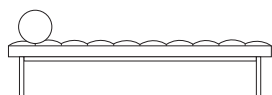

Product Information

Collins

For the love of a daybed or ottoman—featuring tufted stitching detail and powder coated metal feature frame, it makes for the perfect place to rest or put your feet up, it also features as a functional upholstered coffee table.

SIDE VIEW (CM)

DIMENSIONS (CM)

L 200 x D 100 x H 41
Daybed

L 120 x D 120 x H 36
Ottoman