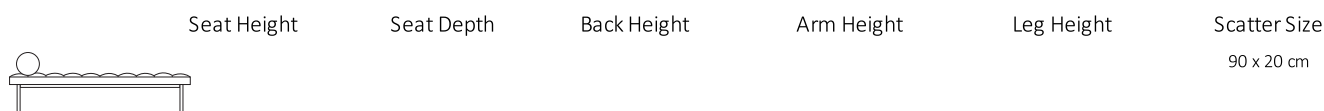

Product Information

Collins

For the love of a daybed or ottoman—featuring tufted stitching detail and powder coated metal feature frame, it makes for the perfect place to rest or put your feet up, it also features as a functional upholstered coffee table.

SIDE VIEW (CM)

DIMENSIONS (CM)

L 200 x D 100 x H 41
Daybed

L 120 x D 120 x H 36
Ottoman