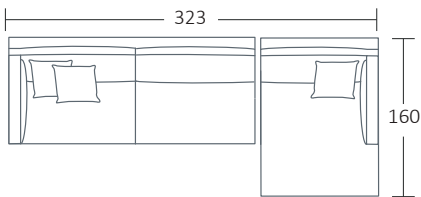

SIDE VIEW (CM)

Seat Height 43	Seat Depth 62	Back Height 73	Arm Height 62	Leg Height 13	Scatter Size 50 x 50 cm
	Chair Depth 57	Chair Height 69	Arm Height 58		

DIMENSIONS (CM)

L 254 x D 105 x H 86
4 Seater

L 254 x D 105 x H 86
4 Seater (2 pieces)

L 234 x D 105 x H 86
3.5 Seater

L 234 x D 105 x H 86
3.5 Seater (2 pieces)

L 214 x D 105 x H 86
3 Seater

L 194 x D 105 x H 86
2.5 Seater

L 174 x D 105 x H 86
2 Seater

DIMENSIONS (CM)

L 236 x D 105 x H 86
4 Seater 1 Arm (L/R)

L 216 x D 105 x H 86
3.5 Seater 1 Arm (L/R)

L 196 x D 105 x H 86
3 Seater 1 Arm (L/R)

L 176 x D 105 x H 86
2.5 Seater 1 Arm (L/R)

L 156 x D 105 x H 86
2 Seater 1 Arm (L/R)

L 105 x D 105 x H 86
Corner

L 107 x D 160 x H 86
Chaise (L/R)

L 99 x D 99 x H 43
Ottoman

L 99 x D 70 x H 43
Ottoman Rectangle

MODULAR EXAMPLES

COMBINATION 1
3.5 Seater 1 Arm (L/F)
Chaise (L/R)

COMBINATION 2
2.5 Seater 1 Arm (L/F)
2.5 Seater 1 Arm (L/R)