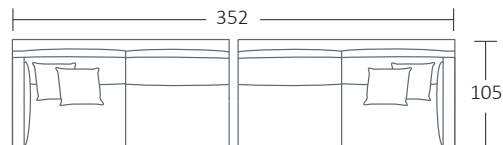

L 254 x D 105 x H 86
4 Seater (2 pieces)

L 234 x D 105 x H 86
3.5 Seater

L 234 x D 105 x H 86
3.5 Seater (2 pieces)

L 214 x D 105 x H 86
3 Seater

L 194 x D 105 x H 86
2.5 Seater

L 174 x D 105 x H 86
2 Seater

DIMENSIONS (CM)

L 236 x D 105 x H 86
4 Seater 1 Arm (L/R)

L 216 x D 105 x H 86
3.5 Seater 1 Arm (L/R)

L 196 x D 105 x H 86
3 Seater 1 Arm (L/R)

L 176 x D 105 x H 86
2.5 Seater 1 Arm (L/R)

L 156 x D 105 x H 86
2 Seater 1 Arm (L/R)

L 105 x D 105 x H 86
Corner

L 107 x D 160 x H 86
Chaise (L/R)

L 99 x D 99 x H 43
Ottoman

L 99 x D 70 x H 43
Ottoman Rectangle

MODULAR EXAMPLES

COMBINATION 1
3.5 Seater 1 Arm (L/F)
Chaise (L/R)

COMBINATION 2
2.5 Seater 1 Arm (L/F)
2.5 Seater 1 Arm (L/R)

COMBINATION 3
3.5 Seater 1 Arm (L/F)
Ottoman
3.3 Seater 1 Arm (L/R)