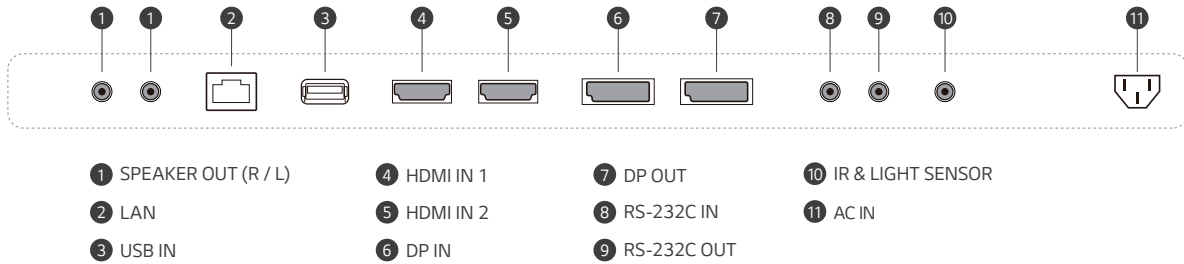

SPECIFICATION

	MODEL NAME	55XS4J-B	49XS4J-B
ENVIRONMENT & POWER	Operation Temperature (w/o Direct Sunlight)	32°F to 104°F / 0°C to 40°C	32°F to 104°F / 0°C to 40°C
	Operation Temperature (Direct Sunlight)	32°F to 86°F / 0°C to 30°C	32°F to 86°F / 0°C to 30°C
	Operation Humidity	10 % to 80 %	10 % to 80 %
	Power Supply	100-240 Vac, 50/60Hz	100-240 Vac, 50/60Hz
	Power Type	Built-In Power	Built-In Power
	Output Power (Typ)	375 W, 1280 BTU/Hr	345 W, 1177 BTU/Hr
	Output Power (Max)	400 W, 1365 BTU/Hr	370 W, 1262 BTU/Hr
	Smart Energy Saving	145 W	135 W
	DPM	Less than 0.5 W	Less than 0.5 W
	Power off	Less than 0.5 W	Less than 0.5 W
LG SOFTWARE COMPATIBILITY	SuperSign CMS	Yes	Yes
	SuperSign Control / Control+ Signage 365 Care	Yes / Yes	Yes / Yes
	Warranty	3 Year Limited	3 Year Limited
	FCC (Regulatory)	Class "A"	Class "A"
WARRANTY & OTHER	CE (Regulatory)	Yes	Yes
	ErP (Environmental)	Yes	Yes
	Basic Accessories	Remote Control (x2 batteries), Power Cord, HDMI Cable, Manual, IR Receiver (w/ Ambient Light Sensor), RS-232C Adapter	Remote Control (x2 batteries), Power Cord, HDMI Cable, Manual, IR Receiver (w/ Ambient Light Sensor), RS-232C Adapter
	Optional Accessories	WM-L640V (Landscape wall mount), WM-P640V (Portrait wall mount) ** Stand is not available	WM-L640V (Landscape wall mount), WM-P640V (Portrait wall mount) ** Stand is not available

CONNECTIVITY

* Jack Panels may differ from the above image, so please contact LG sales team to verify before ordering.