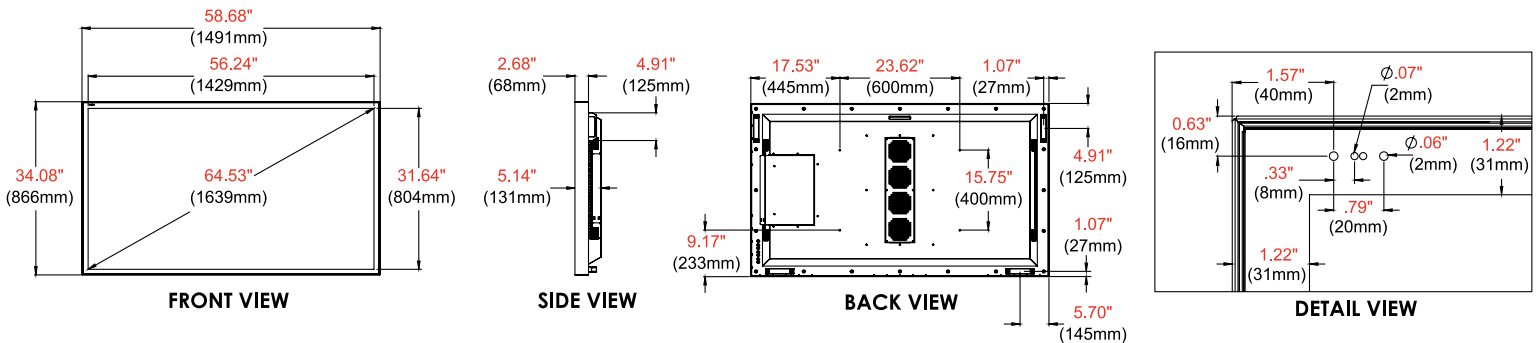

Power

AC INPUT	100 VAC to 240 VAC, 50 to 60 Hz
POWER CONSUMPTION	Typical: 297.5W Maximum: 335.2W
STAND BY POWER	< .5W

Input/Output Connections

TV INPUT	Coax, 75 ohm (x1)
VGA INPUT	15 pin D-SUB (x1)
HDMI INPUT	HDMI (x3), 480i, 480p, 720p, 1080i, 1080p
CVBS INPUT	3.5mm (x1)
YPBPR INPUT	3.5mm (x1)
VGA STEREO AUDIO INPUT	3.5mm (x1)
DISPLAYPORT	DP (x1)
ANALOG AUDIO OUTPUT	3.5mm Headphone Jack (x1)
DIGITAL AUDIO OUTPUT	Optical (x1)
USB DATA INPUT	USB 2.0 A (x1) [Audio, Video, Text & Photo]
RS232	3.5mm TRS Jack (x1)
12VDC 2.5A OUTPUT	2.5mm (x1)
USB POWER 5VDC 2.4A OUTPUT	USB 2.0 A (x1)
IR EXTENDER INPUT	3.5mm (x1)
IR OUTPUT (REPEATER)	3.5mm (x1)
AMBIENT LIGHT SENSOR EXTENDER	3.5mm (x1)
LAN INPUT	RJ-45 (x1)

Package Specifications

	PACKAGE SIZE (W x H x D)	PACKAGE SHIP WEIGHT	PACKAGE UPC CODE	PACKAGE CONTENTS	UNITS IN PACKAGE
XHB652 (With Mount on Skid)	68.00" x 45.00" x 32.00" (1727 x 1143 x 813mm)	236.5lb (107.3kg)	735029322603	Display, Waterproof Universal Remote Control, User's Guide, 3mm Hex Wrench, Power Cord, IR Extender and Outdoor Flat Wall Mount	1

Accessories

ACCD-05K: 5 Volt Accessory Kit	ACCD-ALG: Analog Accessory Kit	SPK-080: Xtreme™ Outdoor Soundbar
ACCD-12K: 12 Volt Accessory Kit	ACCD-ALS: Ambient Light Sensor Extender	

All dimensions = inch (mm)

Architect Specifications

The Xtreme™ High Bright Outdoor Display shall be a Peerless-AV model XHB652 and shall be located where indicated on the plans. Assembly and installation shall be done according to instructions provided by the manufacturer.