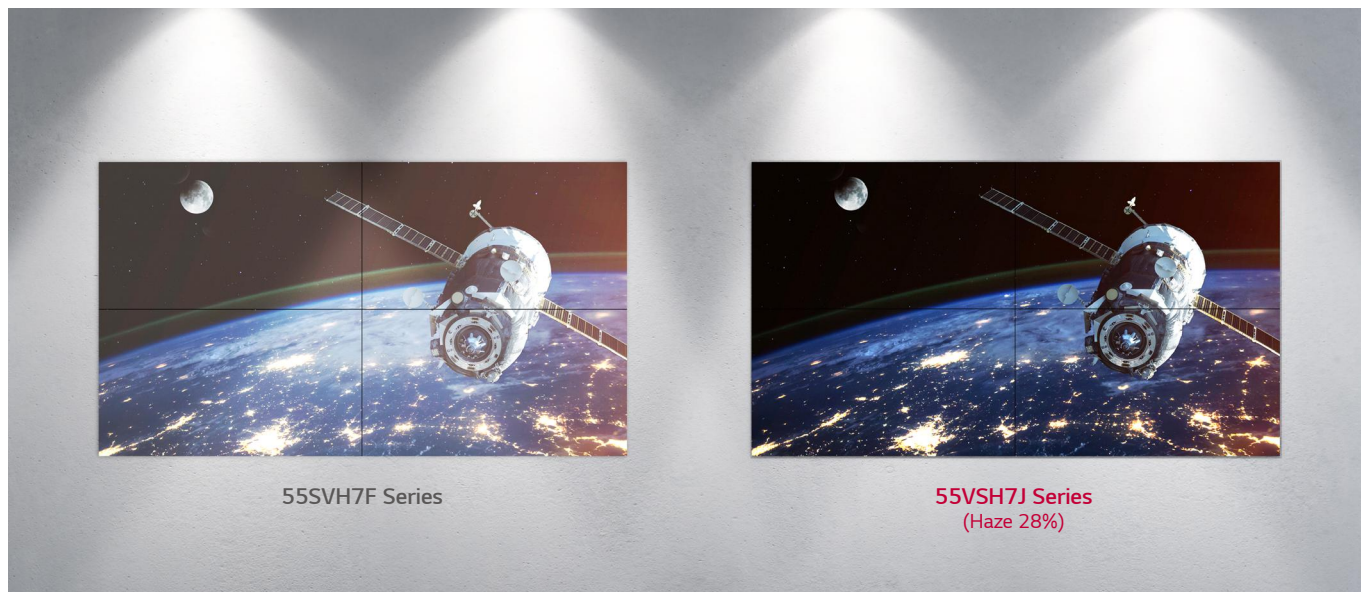

VIVID AND DYNAMIC PICTURE QUALITY

Clear View with Non-glare Panel

Viewers can be annoyed by unnecessary light reflection when watching a screen under bright conditions. The VSH7J series has resolved such inconveniences by increasing the level of haze to 28%, which enhanced visibility and text readability.