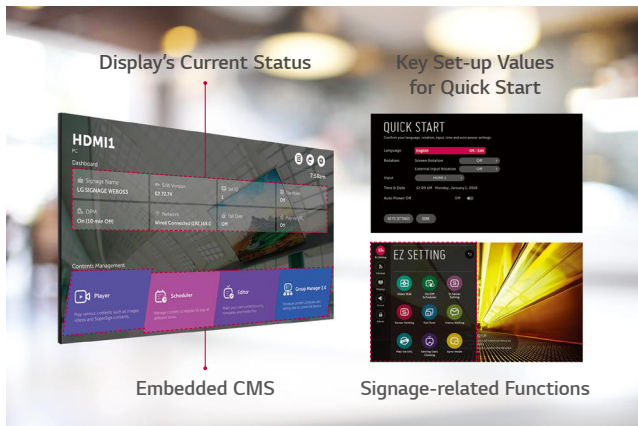

POWERFUL SMART SIGNAGE PLATFORM

High Performance and Great Scalability

Thanks to its built-in SoC and webOS smart signage platform, the VSH7J series can execute several tasks at once while providing smooth content playback without the need for a media player. As webOS supports HTML5 as a web-based platform and offers SDK (Software Development Kit), it is even easier for SIs to build and optimize their web apps.

* SDK can be downloaded with the link below.
(<https://webossignage.developer.lge.com>)

Flexible Content Creation

Four different videos can be played simultaneously via web apps, and various animation effects, such as scaling or rotating, are added to content using CSS (Cascading Style Sheets) transition effects. Real-time streaming* is also available, providing the flexibility to organize and diversify content free from capacity limits.

* Supported protocols : RTSP, RTP, HLS, UDP Multicast

* All images are intended to help you understand, and there may be some differences in practical use.

USER-FRIENDLY SMART SIGNAGE UX

Intuitive Menu Structure

The menu structure has been optimized for commercial use. It simplifies approach flows and groups similar functions together, adopting a more intuitive GUI for ease of use. This way, users can avoid having to do trial-and-error when exploring desired functions and managing displays.