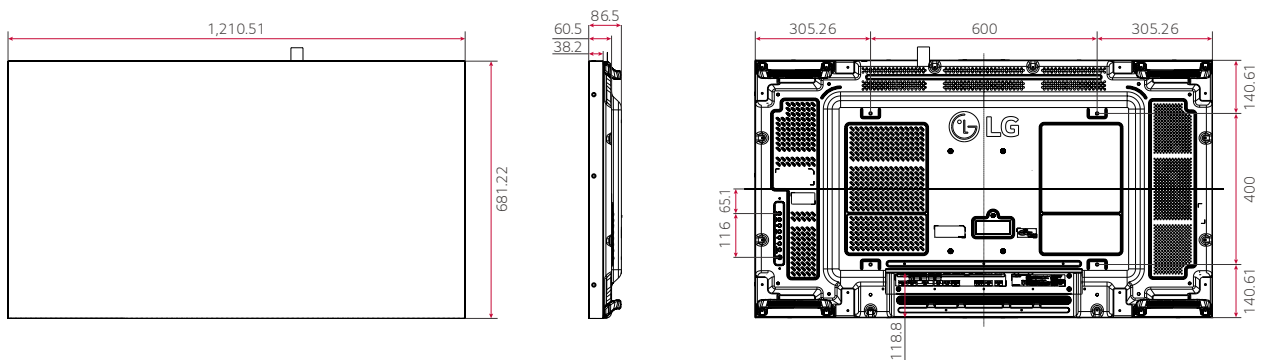

The unprecedented razor-thin bezel – 0.44 mm EVEN BEZEL and 0.88 mm BEZEL TO BEZEL – which has been verified by Nemko*, makes content look like the actual original image by depicting a subject perfectly true to form, without any distortions. Seamlessly assembled on a large video wall screen, the VSH7J series will provide an even more immersive experience to viewers.

* LG ConnectedCare is the brand name of LG Signage365Care Service. The availability differs by region.

PRODUCT INFORMATION

VSH7J

Screen Size	55"
Aspect Ratio	16 : 9
Native Resolution	FHD (1,920 × 1,080)
Brightness	700 nit (Typ.)
Contrast Ratio	1,100 : 1

DIMENSION

(unit: mm)

CONNECTIVITY

- ① HDMI IN
- ④ DP OUT
- ⑦ AUDIO OUT
- ⑩ IR IN
- ② DVI-D IN
- ⑤ USB 2.0 IN
- ⑧ LAN IN
- ⑪ RS-232C IN
- ③ DP IN
- ⑥ AUDIO IN
- ⑨ LAN OUT
- ⑫ RS-232C OUT

* Dimensions & Jack Panels may differ from the above image, so please contact LG sales team to verify before ordering.