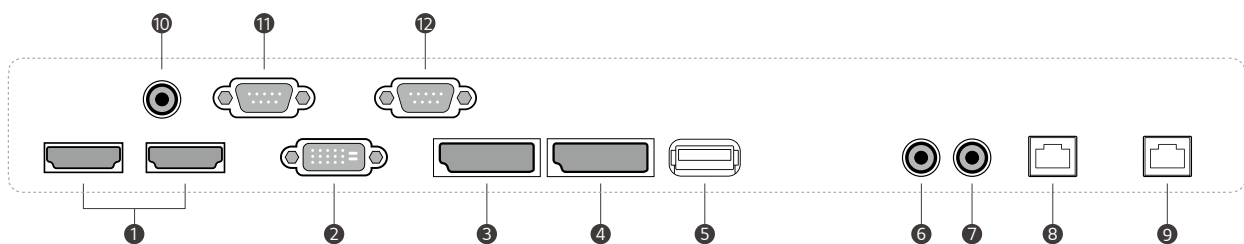

USER CONVENIENCE

Daisy Chain Capability

A LAN daisy chain allows you to control and monitor video walls and even update their firmwares at once. Also, through UHD daisy chain using HDMI and DisplayPort, you can easily set up a UHD video wall without the need of DisplayPort MST or Matrox graphics card.

* LG ConnectedCare is the brand name of LG Signage365Care Service. The availability differs by region.

PRODUCT INFORMATION

VSH7J

Screen Size	55"
Aspect Ratio	16 : 9
Native Resolution	FHD (1,920 × 1,080)
Brightness	700 nit (Typ.)
Contrast Ratio	1,100 : 1

DIMENSION

(unit: mm)

CONNECTIVITY

- ① HDMI IN
- ④ DP OUT
- ⑦ AUDIO OUT
- ⑩ IR IN
- ② DVI-D IN
- ⑤ USB 2.0 IN
- ⑧ LAN IN
- ⑪ RS-232C IN
- ③ DP IN
- ⑥ AUDIO IN
- ⑨ LAN OUT
- ⑫ RS-232C OUT

* Dimensions & Jack Panels may differ from the above image, so please contact LG sales team to verify before ordering.