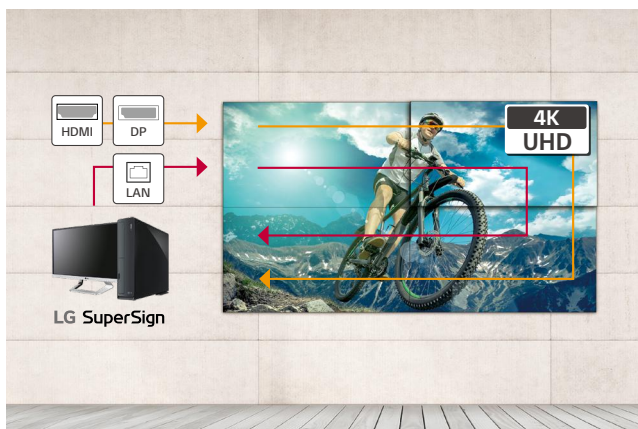

USER CONVENIENCE

Daisy Chain Capability

A LAN daisy chain allows you to control and monitor video walls and even update their firmwares at once. Also, through UHD daisy chain using HDMI and DisplayPort, you can easily set up a UHD video wall without the need of DisplayPort MST or Matrox graphics card.