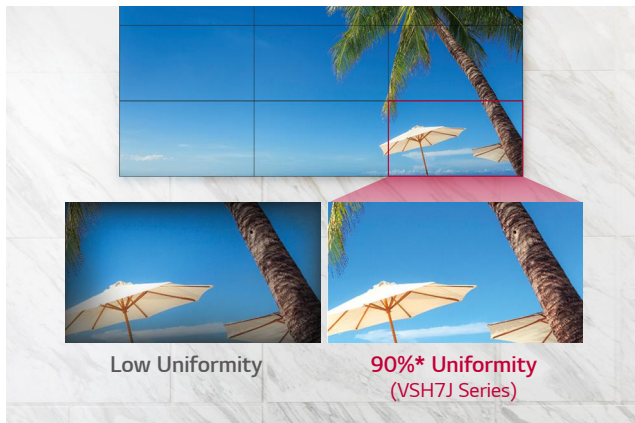

The unprecedented razor-thin bezel – 0.44 mm EVEN BEZEL and 0.88 mm BEZEL TO BEZEL – which has been verified by Nemko*, makes content look like the actual original image by depicting a subject perfectly true to form, without any distortions. Seamlessly assembled on a large video wall screen, the VSH7J series will provide an even more immersive experience to viewers.

* Results based on in-house testing. Actual test results may differ depending on environment and measuring equipment.

Wide Viewing Angle

It is well known that LG IPS panel technology enables better control of liquid crystals, which in turn allows the screen to be viewed from virtually any angle. Because of this, the VSH7J series captures the attention of and captivates more viewers with lifelike colors, regardless of their viewing position.

* All images are intended to help you understand, and there may be some differences in practical use.

VIVID AND DYNAMIC PICTURE QUALITY

Uniform Color Expression

Poor uniformity around bezel boundaries can give the corners a darker appearance, which doesn't look good on a large screen. However, the VSH7J series has enhanced uniformity, even within the four corners of the display, to deliver vivid and consistent color throughout the screen.