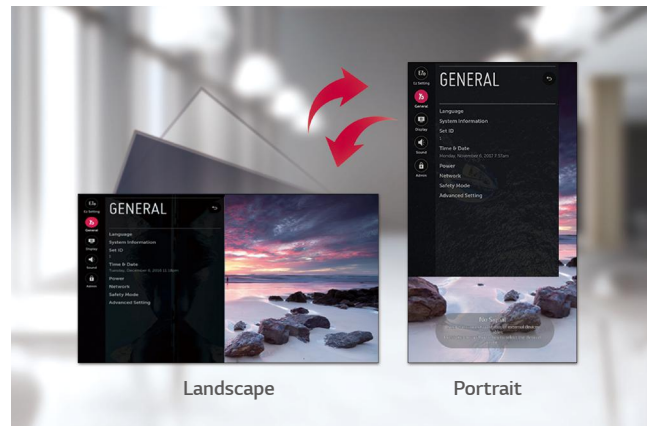

* SDK can be downloaded with the link below.
(<https://webossignage.developer.lge.com>)

Flexible Content Creation

Four different videos can be played simultaneously via web apps, and various animation effects, such as scaling or rotating, are added to content using CSS (Cascading Style Sheets) transition effects. Real-time streaming* is also available, providing the flexibility to organize and diversify content free from capacity limits.

* Supported protocols : RTSP, RTP, HLS, UDP Multicast

* All images are intended to help you understand, and there may be some differences in practical use.

USER-FRIENDLY SMART SIGNAGE UX

Intuitive Menu Structure