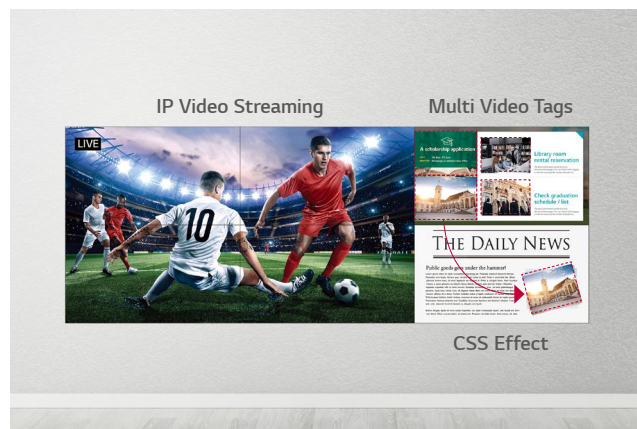

Flexible Content Creation

Four different videos can be played simultaneously via web apps, and various animation effects, such as scaling or rotating, are added to content using CSS (Cascading Style Sheets) transition effects. Real-time streaming* is also available, providing the flexibility to organize and diversify content free from capacity limits.

* Supported protocols : RTSP, RTP, HLS, UDP Multicast

* All images are intended to help you understand, and there may be some differences in practical use.