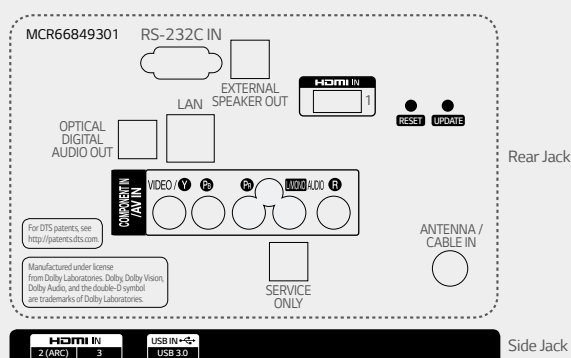

Connectivity

Commercial Grade Stand

The estimated annual energy cost determined in accordance with 16 CFR Part 305.5 for model 43UV340C, 49UV340C, 55UV340C, 65UV340C, and 75UV340C are $10, $12, $13, $15, and $19 respectively.

"Your energy cost depends on your utility rates and use.

The estimated cost is based on 12 cents per kWh and 5 hours of use per day. For more information, visit www.ftc.gov/energy/"

FTC Television labeling rule (18 CFR Part 305, as added by 76 Fed. Reg. 1038 (Jan 6, 2011)).