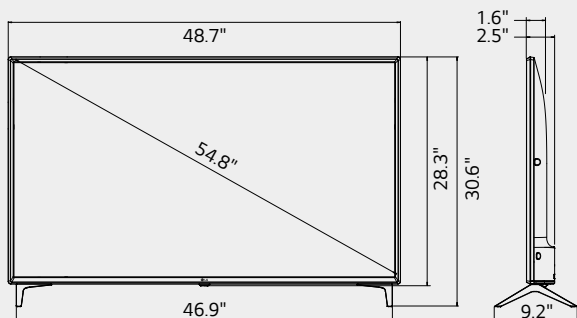

UHD Commercial TV with Essential Smart Function

Dimensions

43"

38.3" x 24.6" x 8.6" /
20.5lb

49"

43.6" x 27.8" x 9.2" /
25.4lb

55"

48.7" x 30.6" x 9.2" /
35.7lb