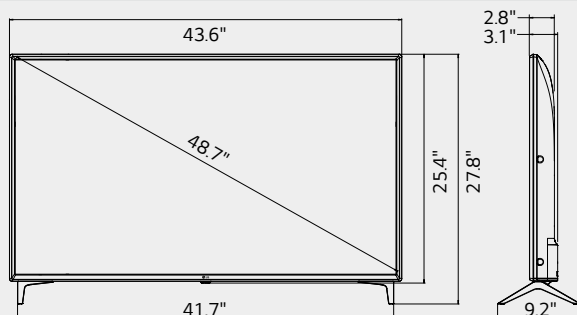

UHD Commercial TV with Essential Smart Function

Dimensions

43"

38.3" x 24.6" x 8.6" /
20.5lb

49"

43.6" x 27.8" x 9.2" /
25.4lb

55"

48.7" x 30.6" x 9.2" /
35.7lb