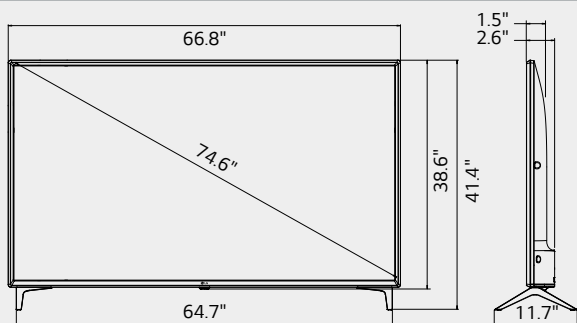

75"

66.8" x 41.4" x 11.7" /
92.6lb