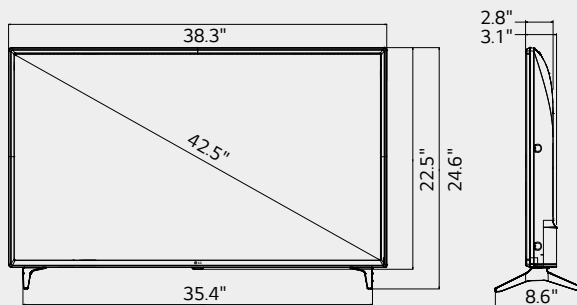

UHD Commercial TV with Essential Smart Function

Dimensions

43"

38.3" x 24.6" x 8.6" /
20.5lb

49"

43.6" x 27.8" x 9.2" /
25.4lb

55"

48.7" x 30.6" x 9.2" /
35.7lb