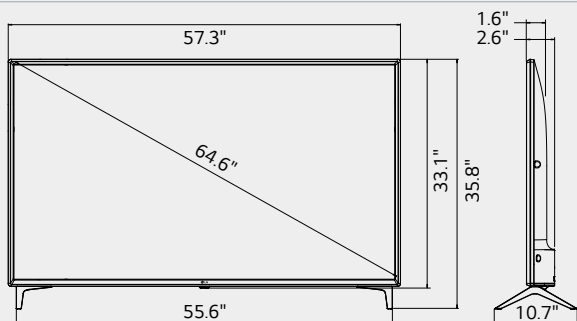

65"

57.3" x 35.8" x 10.7" /
58.2lb