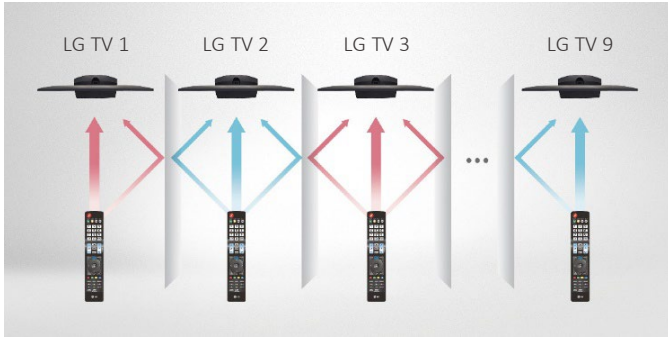

Multi-code IR

Multi-code IR* function eliminates any remote-control signal interaction between multiple TVs in one place. LG hospital TV supports this when used with the Multi-code IR remote control, so users can freely control their own TVs without disturbing the others.

* Multi-code IR remote control is not provided by LG. (sold separately)