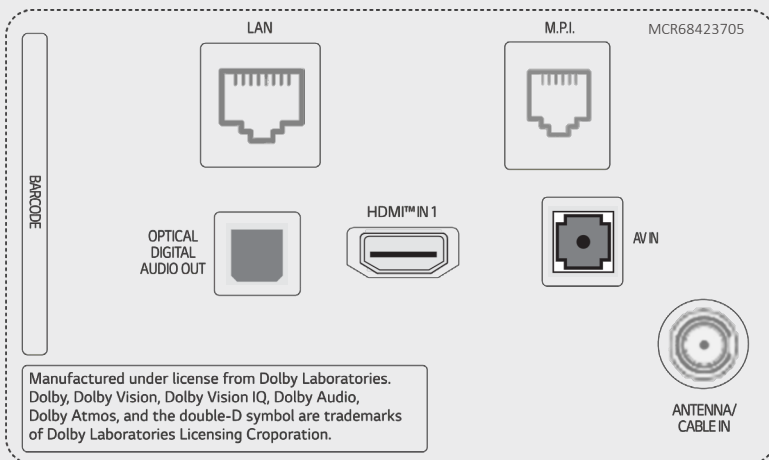

CONNECTIVITY

55" / 50" / 43"

Rear