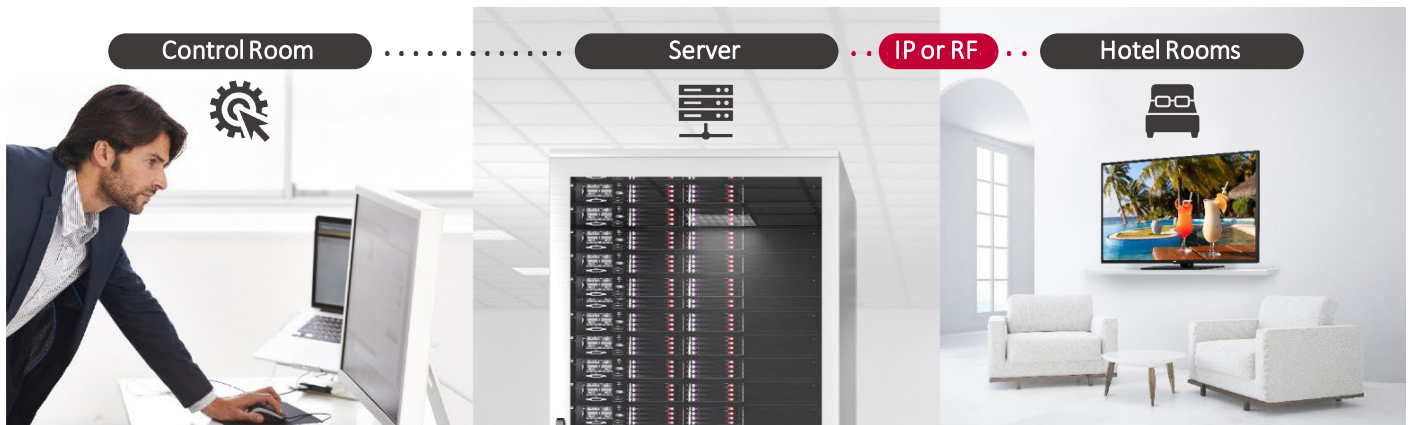

## Pro:Centric Direct

The hotel content management solution Pro:Centric Direct offers easy and simple editing tools, making it easy to perform service and IP network-based remote management.\* The Pro:Centric Direct solution enables users to edit their interface easily by providing customized interface and efficiently manages all TVs in the room. The latest PCD version provides IoT-based in-room control. The IoT function will be your starting point to prepare for the hotel rooms of next generation through artificial intelligence.