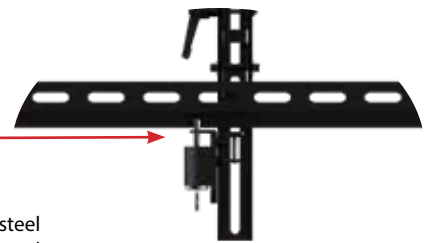

DUAL KEYED LOCKS

Locking Brackets for High Security

Both hanger brackets come equipped with steel keyed locks to prevent theft and unwanted tampering

ADJUSTABLE TILT

Up to +15°/-5° Tilt

With more than 15° of forward tilt, can be positioned to a variety of angles

SLIM DESIGN

Less than 2.5" From Wall

Construction and design allows for displays to be held just 2.2" from the wall when mounted