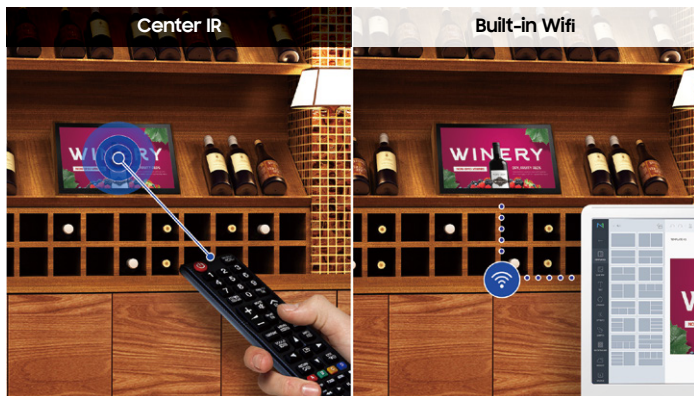

Convenient, clean display control

With center IR, each display receives IR signals direct to the panel, allowing easy and convenient remote control even with a tailored installation. When mounted, display doesn't require an IR receiver cabling extension. Built-in Wi-Fi allows wireless remote management for both content and display.