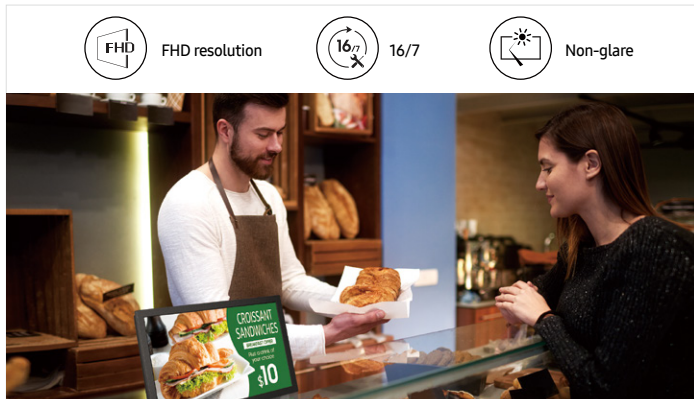

Key features

Crisp and visible content

The display supports 1920x1080 FHD resolution, displaying crisp and easy-to-read content. This is enhanced by a non-glare panel which always delivers clear content in any ambient light. These innovative features are supported by reliable 16/7 operation, suitable for professional use.