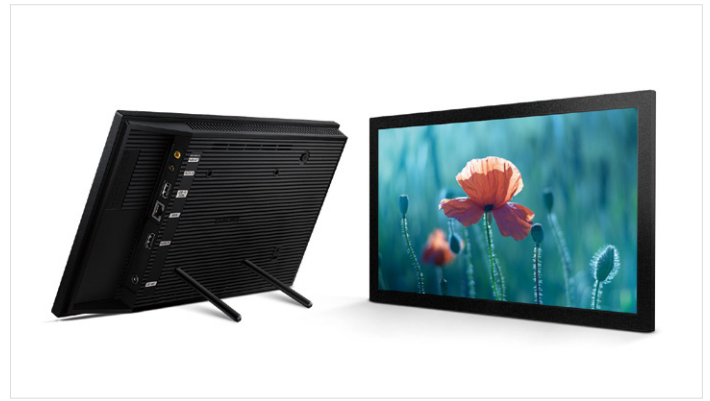

Slim, smart design

The compact and slim design of the QB13R allows for efficient space utilization, even in compact locations. A sleek back design makes the display optimal for both wall mounting or simply standing, while the connectivity, content play and device controls are easy to operate.