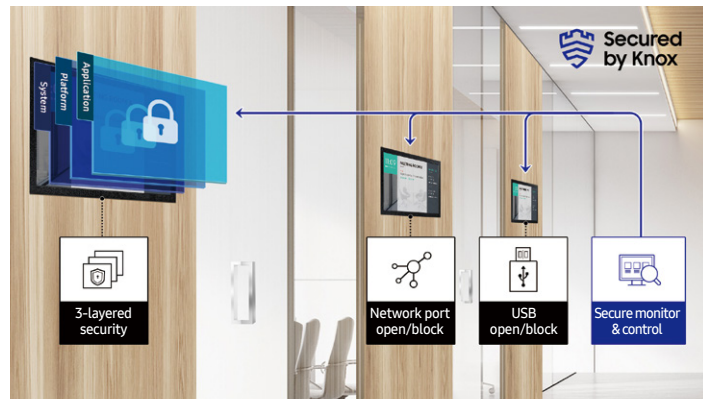

QB13R : Small Display

The QB13R, FHD resolution display delivers clear and vibrant content, all in a slim and compact design. It can easily be applied to any business environment, such as a tool to display schedules, information and promotions in corporate lobbies, elevators and in front of meeting rooms and classrooms. To engage customers more directly, the QB13R can also be used as a store shelf display to promote a specific or targeted item, in addition to showing promotions at the point of sale (POS) or counter.

Powerful content playback

With an embedded MagicINFO S player, backed by TIZEN, the QB13R allows efficient and seamless playback without any external media player. SSSP also allows easy content development through reinforced compatibility with multiple web formats.

Convenient, clean display control

With center IR, each display receives IR signals direct to the panel, allowing easy and convenient remote control even with a tailored installation. When mounted, display doesn't require an IR receiver cabling extension. Built-in Wi-Fi allows wireless remote management for both content and display.

Slim, smart design

The compact and slim design of the QB13R allows for efficient space utilization, even in compact locations. A sleek back design makes the display optimal for both wall mounting or simply standing, while the connectivity, content play and device controls are easy to operate.