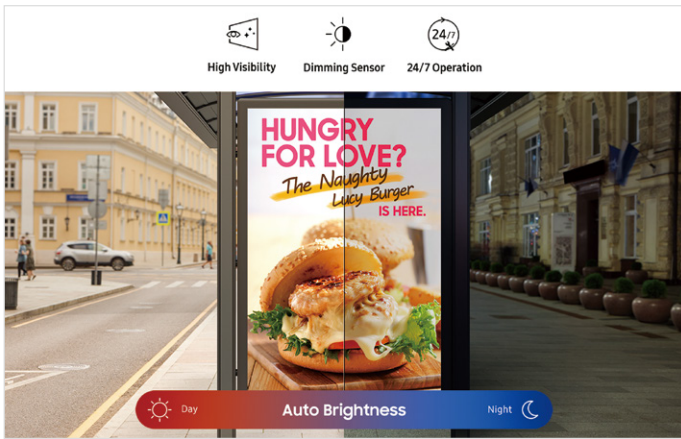

Why Samsung OHN series?

Samsung's OHN series displays were designed for excellent visibility and dependability for outdoor use at bus stops and roadsides. With a high-brightness 3,000nit screen and a built-in dimming sensor, content can be clearly presented, day or night. The OHN series can endure extensive outdoor impact with the Magic Protection Glass and is weatherproof through IP56-rated protection. Combined with a built-in media player, users can manage the display and the content efficiently without needing additional equipment. In addition, the OHN-D series has a double-sided screen and allows users to open the display effortlessly for repair and upkeep with easy access design.

High visibility

Easy content management

High durability

Easy maintenance

Key features

Unsurpassable visibility day and night

The OHN series allows for exceptional, consistent content delivery with 3,000nit brightness and 24/7 performance. With a built-in dimming sensor, the display automatically adjusts the brightness based on the external lighting environment, saving display operating expenses and power consumption.

Easy-to-use management software

The embedded MagicINFO Player S6, backed by the powerful TIZEN operating system, boosts the display's overall performance, allows for painless content management and ensures seamless transition and playback.

A double-sided screen with slim depth

The OHN-D series has two screens to highlight brilliant content and graphics on each side. With 3,000nit brightness on both sides of the display, users can double their marketing in one location with vibrant content. Its slim design is ideal for a bus shelter or street billboards.