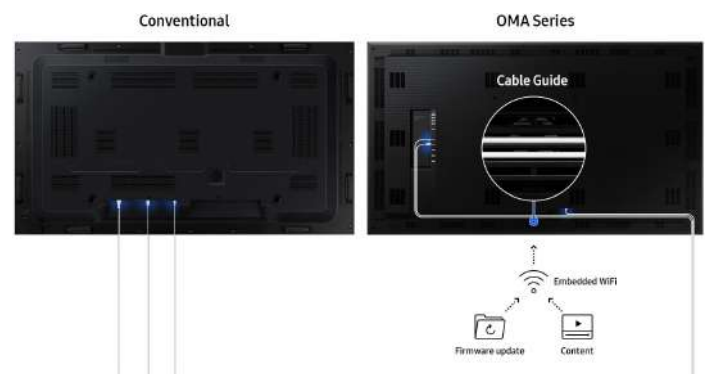

Clutter-free configuration

With a sleek, efficient design, Samsung window display gives retailers the freedom to easily customize small storefront window displays. Unlike conventional displays that are both bulky and limit positioning options, the window display frees up space, offering retailers more room to market themselves to potential customers. Additionally, the displays are easily activated with one electric power cord and one LAN cable, drastically reducing cord clutter and increasing energy efficiency.