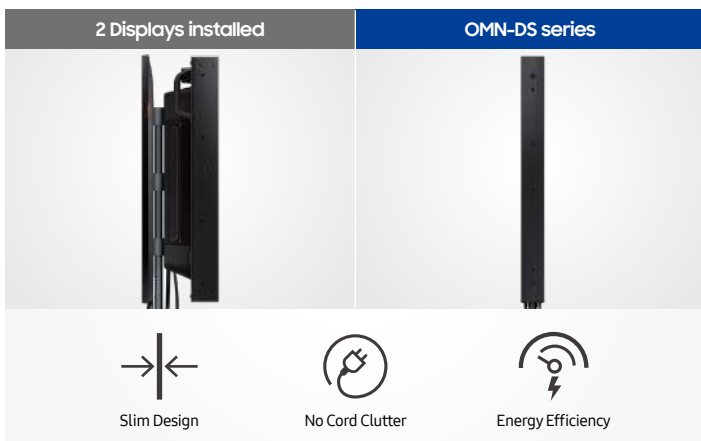

Maximize operational efficiency

With a sleek, efficient design, the OMN-DS series gives retailers the freedom to easily customize small storefront window displays. Unlike conventional displays that are both bulky and limit positioning options, the OMN-DS series frees up space, offering retailers more room to market themselves to potential customers. Additionally, the displays are easily activated with one electric power cord and one LAN cable, drastically reducing cord clutter and increasing energy efficiency.