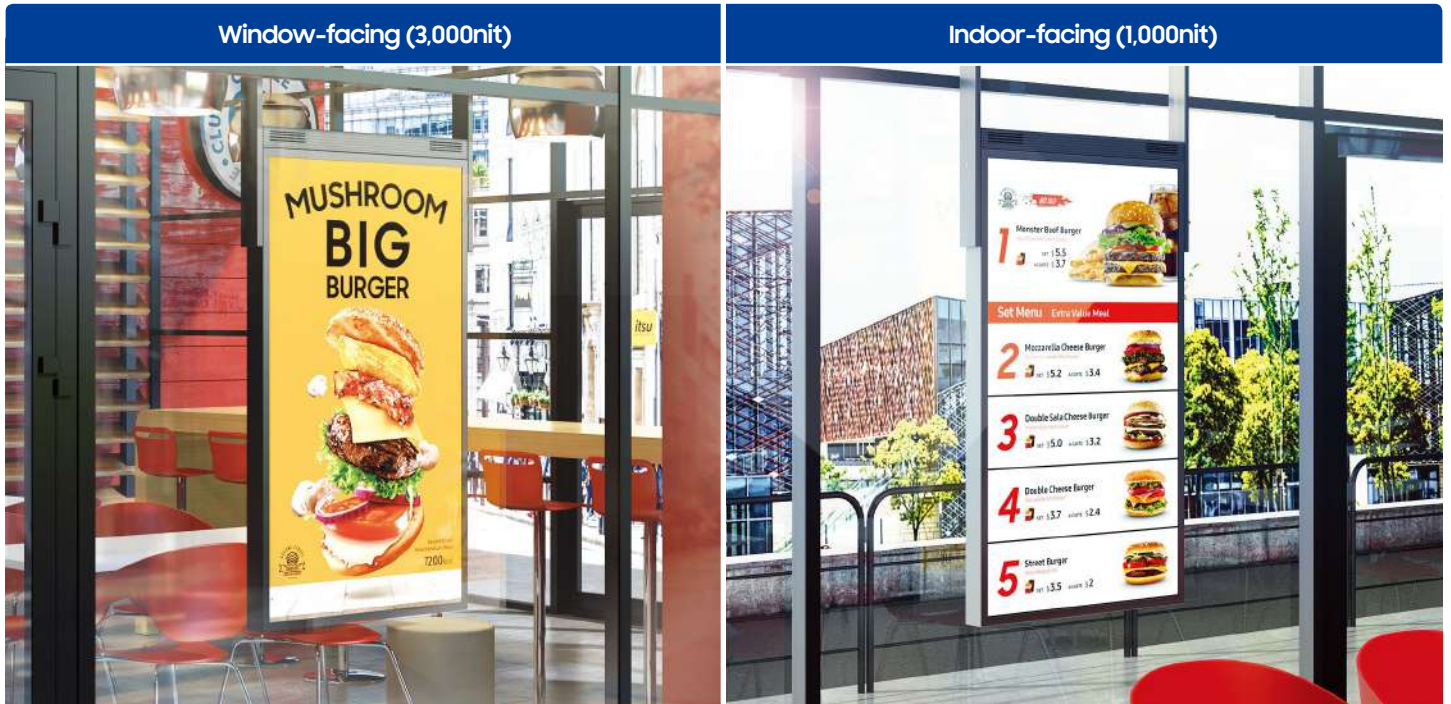

Modernize space with slim design

Through innovative design, Samsung window display line-up delivers a real-to life picture with a remarkably slim depth. Its compact size makes the display a natural extension of the store, as opposed to an addition that ties up valuable space. It also gives retailers greater flexibility in storefront design.

* "Conventional" refers to Samsung's OM75D-W series.

Streamline content management

Digital displays should require as little maintenance as possible – a retailer's time is valuable. Samsung window display embedded MagicINFO S7 Player, backed by the powerful TIZEN operating system, boosts the display's overall performance, allowing for painless content management and ensuring seamless content transition and playback. You can be sure that the content you want customers to see will be displayed when it needs to be, without interruption.

Clutter-free configuration

With a sleek, efficient design, Samsung window display gives retailers the freedom to easily customize small storefront window displays. Unlike conventional displays that are both bulky and limit positioning options, the window display frees up space, offering retailers more room to market themselves to potential customers. Additionally, the displays are easily activated with one electric power cord and one LAN cable, drastically reducing cord clutter and increasing energy efficiency.

Why Samsung OMN-DS series?

Samsung's OMN-DS series is a dual display with screens on both sides, allowing retailers to maximize messaging. The window-facing screen features bright visuals and prominent positioning, giving passersby motivation to enter the store. Once inside, indoor-facing displays enhance the shopping experience with content promoting sales, new merchandise and additional information about the store and its services. This single display reduces equipment and installation costs, increasing operational efficiency, compared to installing two separate displays.