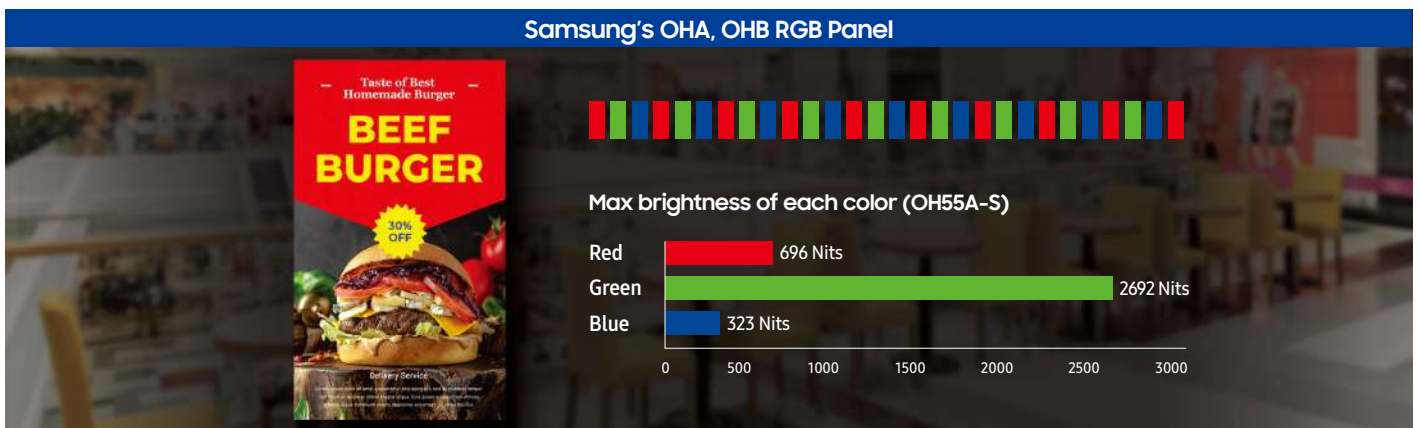

Bright and vivid colors for accurate communication and delivery

The OHA and OHB series deliver advanced color accuracy and brightness, creating vivid content through enhanced color reproduction of all red, green and blue shades. With crisp content being what customers now expect, the OHA and OHB's uncompromised picture quality will be sure to capture customer attention.

* The max brightness of each color is based on internal measurements conducted by Samsung.

* The max brightness of each color may vary by model.