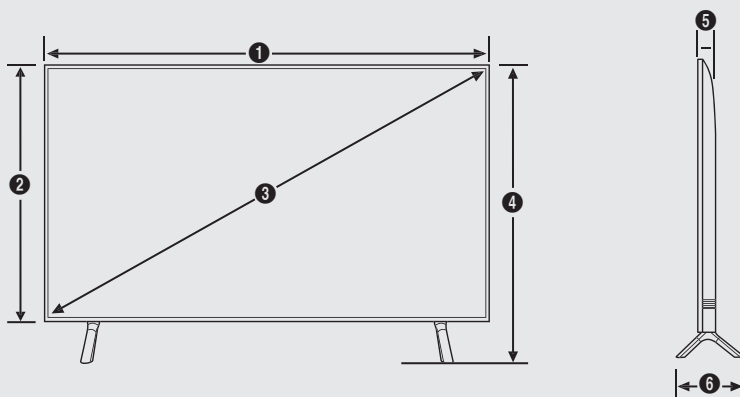

RU710 Series Dimensions

43" | HG43RU710NFXZA - 4K

1	2	3	4	5	6
38.2"	22.2"	42.5"	25.1"	2.3"	8.3"

50" | HG50RU710NFXZA - 4K

1	2	3	4	5	6
44.3"	25.6"	49.5"	28.7"	2.3"	10.3"

55" | HG55RU710NFXZA - 4K

1	2	3	4	5	6
48.8"	28.1"	54.6"	31.2"	2.3"	10.3"

65" | HG65RU710NFXZA - 4K

1	2	3	4	5	6
57.4"	33.0"	64.5"	36.1"	2.3"	12.3"