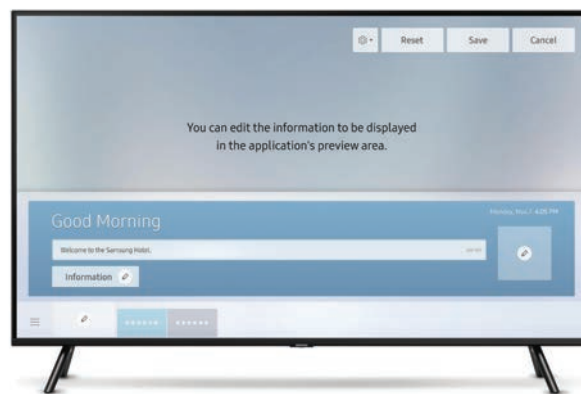

RU710 Series Dimensions

43" | HG43RU710NFXZA - 4K

1	2	3	4	5	6
38.2"	22.2"	42.5"	25.1"	2.3"	8.3"

50" | HG50RU710NFXZA - 4K

1	2	3	4	5	6
44.3"	25.6"	49.5"	28.7"	2.3"	10.3"

55" | HG55RU710NFXZA - 4K

1	2	3	4	5	6
48.8"	28.1"	54.6"	31.2"	2.3"	10.3"

65" | HG65RU710NFXZA - 4K

1	2	3	4	5	6
57.4"	33.0"	64.5"	36.1"	2.3"	12.3"