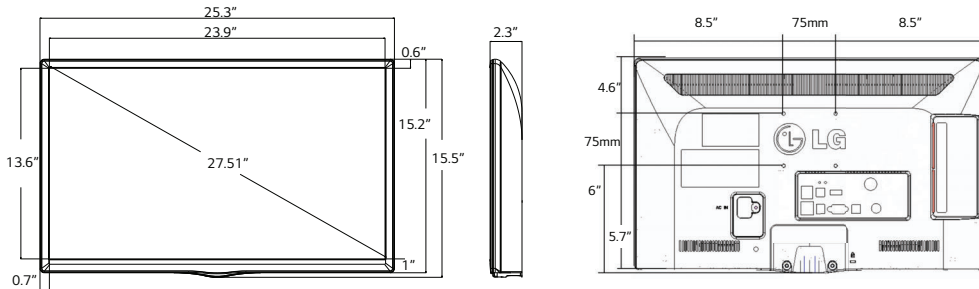

LG is committed to improving product development, manufacturing and usage to meet the demand for products with environmentally friendlier features. Our televisions have technologies to reduce power consumption and in return increase cost savings per room.

SMART TECHNOLOGY

Dynamic Power Savings - Using built-in algorithms, TV will automatically reduce the power consumption based on incoming video, while maximizing picture performance.

Static Power Savings - Picture brightness level can be set at the preferred power consumption level to reduce power and increase energy savings.

COMPLIANCE

CEC Compliant - Meets the Appliance Efficiency Regulations of the California Energy Commission.

RoHS Compliant - Meets directive on restriction of hazardous substances.

32LV760M

28LV760M

24LV760M

24/28-INCH REAR JACK PANEL

32-INCH REAR JACK PANEL

SIDE JACK PANEL

OPTIONAL ACCESSORY REMOTES

INSTALLER REMOTE

PATIENT MULTI-BED REMOTE

PRO:CENTRIC PILLOW SPEAKER