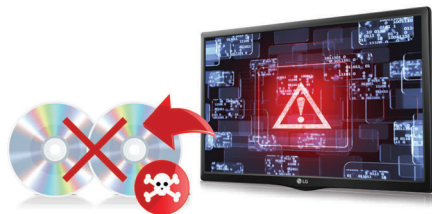

Hospital staff can be called in emergency situations.

UL Listed Mark

The LV760M series is UL certified healthcare grade.

EASY CONTENT CREATION & MANAGEMENT

Pro:Idiom®

Global Leading Digital Rights Management System

The most widely used DRM system prevents the illegal copying of content.

Pro:Idiom unlocks access to premium content to help assure rapid and broad deployment of HDTV and other high value digital content.

Pro:Idiom has been designed specifically for users of premium HDTV content from cable, satellite, or video on demand (VOD) services, and is thus designed to lower costs and reduce maintenance needs. This leading DRM system is embraced for its security solution, which prevents illegal copying of copyrighted content.