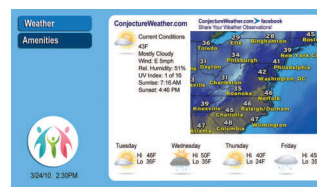

* May require additional software and hardware to support third-party partner interactive systems or LG's Free-To-Guest Mode/Pro:Centric application.