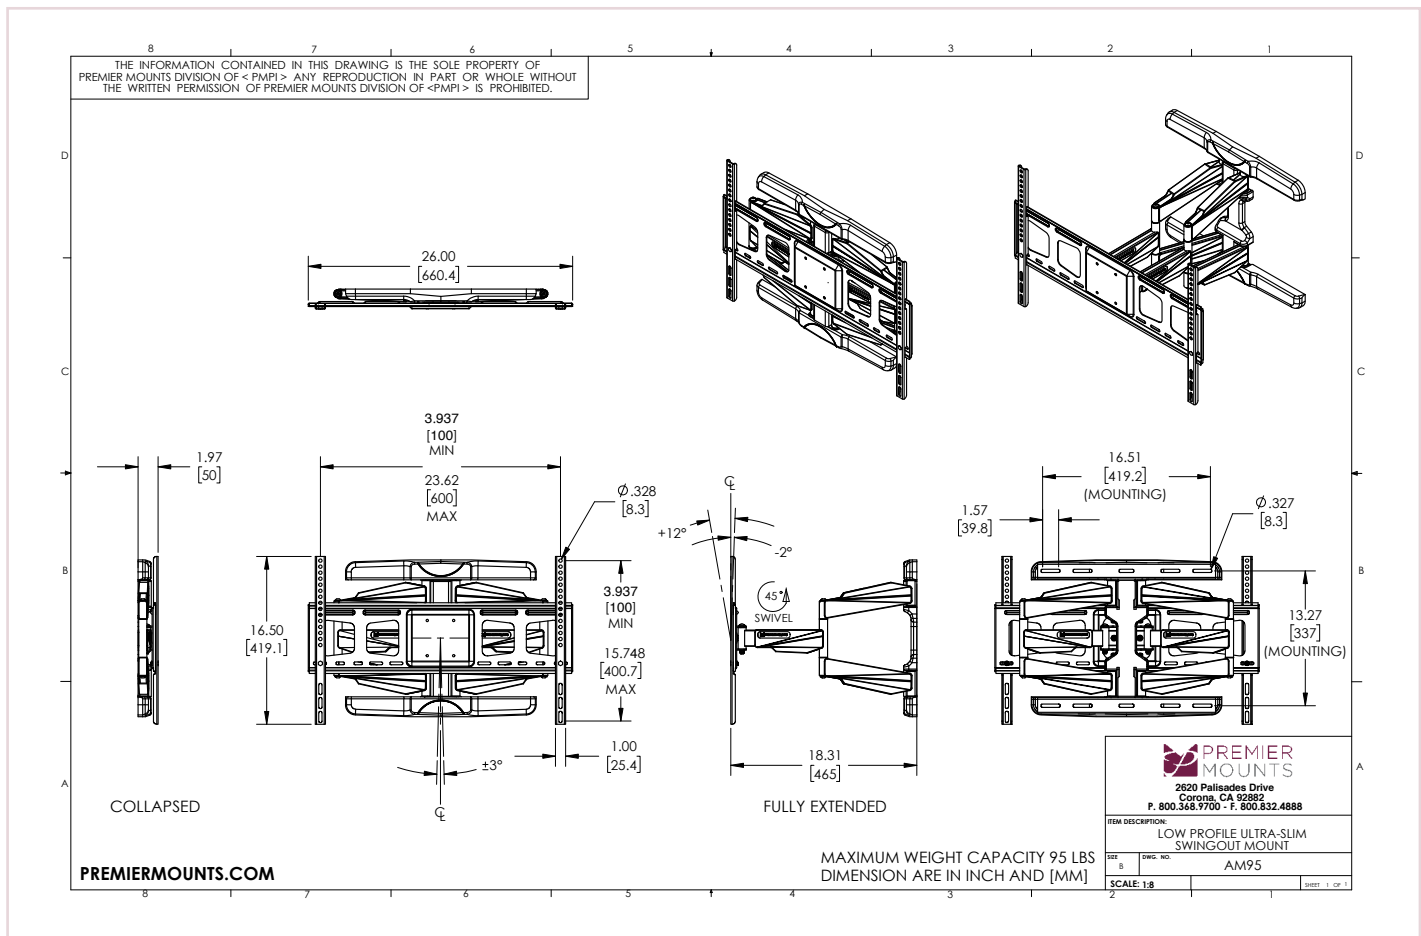

The AM95 is a swing out mount for flat-panel displays up to 95 lbs/34 Kg. The AM95 allows for up to 45° of swivel, 12° of tilt and extends up to 18". With a slim depth of only 2" it looks like a flat mount when collapsed. Cable management channels are built in the arm to keep power and cables protected when pulling or pushing the display.

Flat panel mount collapses to 2.0 in. from the wall

Expands flat panel displays up to 18 inches from the wall

Designed to offer 12 degrees of downward tilt for today's slim line flat panels

Low Profile Ultra-Slim Swingout Mount

AM95

Specifications

Weight 19 lb. 8.6 kg	Color Black	Weight Capacity / Mount 95 lb./43 kg	Mounting Pattern 200 x 200mm (Min) x 600 x 400mm (Max)
Width x Height x Depth 26 x 17.5 x 1.96 in 660 x 395 x 50 mm		Warranty Lifetime	

Packaging

Width x Height x Depth 28.25 x 17.5 x 2.75 in 717.5 x 445 x 70 mm
--

Contents Mount (x1), Universal Hardware Pack (x1), Instruction Manual (x1)

Architectural Drawing

Specifications subject to change without notice