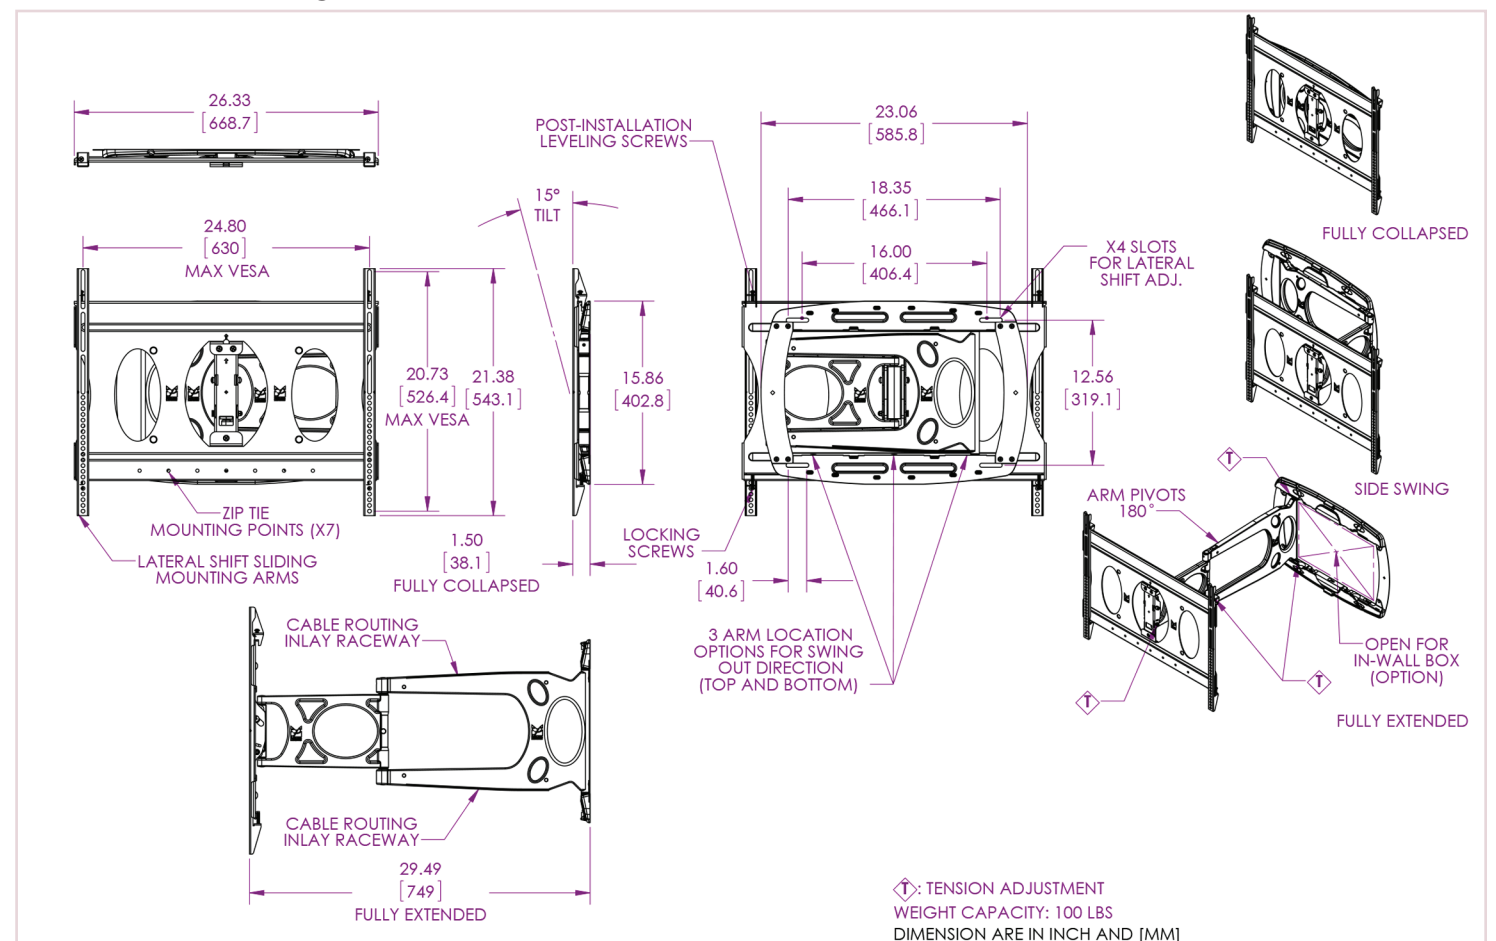

Low Profile Ultra-Slim Swingout Mount

AM100

Specifications

Weight 29.11 lb. | 13.2 kg	Color Black	Weight Capacity / Mount 100 lb. | 45.5 kg	Mounting Pattern 100 x 100 mm (Min) x 630 x 526 mm (Max)
Width x Height x Depth 26.33 x 21.38 x 1.5 - 29.49 in. | 669 x 543 x 38 - 749 mm		Total Weight Capacity 100 lb. | 45.5 kg	Warranty Lifetime

Packaging

Width x Height x Depth 30.5 x 19 x 4 in. | 775 x 483 x 102 mm	Contents Mount (x1), Mounting Template (x1), Universal Hardware Pack (x1)

Accessories

In-wall box for the AM100 INW-AM100	In-Wall A/V and Power Gear Box GB-INWAVPB

Architectural Drawing

T: 800.368.9700 Int'l: +001.714.632.7100