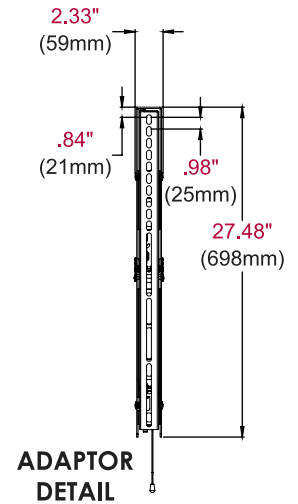

SF680P	SmartMount® Universal Flat Wall Mount for 60" to 98" Displays - standard models
SF680	SmartMount® Universal Flat Wall Mount for 60" to 98" Displays - security models

Product Specifications

	DIMENSIONS (W x H x D)	PRODUCT WEIGHT	LOAD CAPACITY	FINISH	AVAILABLE COLORS
SF680(P)	45.75" x 27.48" x 1.73" (1162 x 698 x 44mm)	17.30lb (7.8kg)	350lb (158kg)	Scratch resistant fused epoxy	Semi-gloss black

Package Specifications

	PACKAGE SIZE (W x H x D)	PACKAGE SHIP WEIGHT	PACKAGE UPC CODE	PACKAGE CONTENTS	UNITS IN PACKAGE
SF680(P)	46.70" x 2.30" x 15.40" (1185 x 58 x 390mm)	20.30lb (9.21kg)	SF680: 735029242239 SF680P: 735029242246	Wall mount, wall and display installation hardware, installation instructions	1

Accessories

ACC615: Metal Stud Fastener Kit

All dimensions = inch (mm)

Architect Specifications

The Smartmount® Universal Flat Wall Mount shall be a Peerless-AV model SF680(P) and shall be located where indicated on the plans. Assembly and installation shall be done according to instructions provided by the manufacturer.

Visit peerless-av.com to see the complete line of AV solutions from Peerless-AV, including outdoor displays,

Peerless-AV
2300 White Oak Circle
Aurora, IL 60502 USA

Peerless-AV Europe
Unit 3 Watford Interchange
Colonial Way, Watford
Herts, WD24 4WP

Peerless-AV de México
Ave de las Industrias 413
Parque Industrial Escobedo
Escobedo, N.L.,