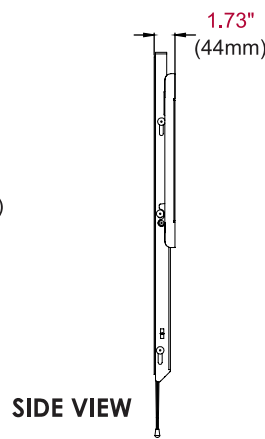

SF680P	SmartMount® Universal Flat Wall Mount for 60" to 98" Displays - standard models
SF680	SmartMount® Universal Flat Wall Mount for 60" to 98" Displays - security models

Product Specifications

	DIMENSIONS (W x H x D)	PRODUCT WEIGHT	LOAD CAPACITY	FINISH	AVAILABLE COLORS
SF680(P)	45.75" x 27.48" x 1.73" (1162 x 698 x 44mm)	17.30lb (7.8kg)	350lb (158kg)	Scratch resistant fused epoxy	Semi-gloss black

Package Specifications

	PACKAGE SIZE (W x H x D)	PACKAGE SHIP WEIGHT	PACKAGE UPC CODE	PACKAGE CONTENTS	UNITS IN PACKAGE
SF680(P)	46.70" x 2.30" x 15.40" (1185 x 58 x 390mm)	20.30lb (9.21kg)	SF680: 735029242239 SF680P: 735029242246	Wall mount, wall and display installation hardware, installation instructions	1

Accessories

ACC615: Metal Stud Fastener Kit

All dimensions = inch (mm)

Architect Specifications

The Smartmount® Universal Flat Wall Mount shall be a Peerless-AV model SF680(P) and shall be located where indicated on the plans. Assembly and installation shall be done according to instructions provided by the manufacturer.

Visit peerless-av.com to see the complete line of AV solutions from Peerless-AV, including outdoor displays,

Peerless-AV
2300 White Oak Circle
Aurora, IL 60502 USA

Peerless-AV Europe
Unit 3 Watford Interchange
Colonial Way, Watford
Herts, WD24 4WP

Peerless-AV de México
Ave de las Industrias 413
Parque Industrial Escobedo
Escobedo, N.L.,