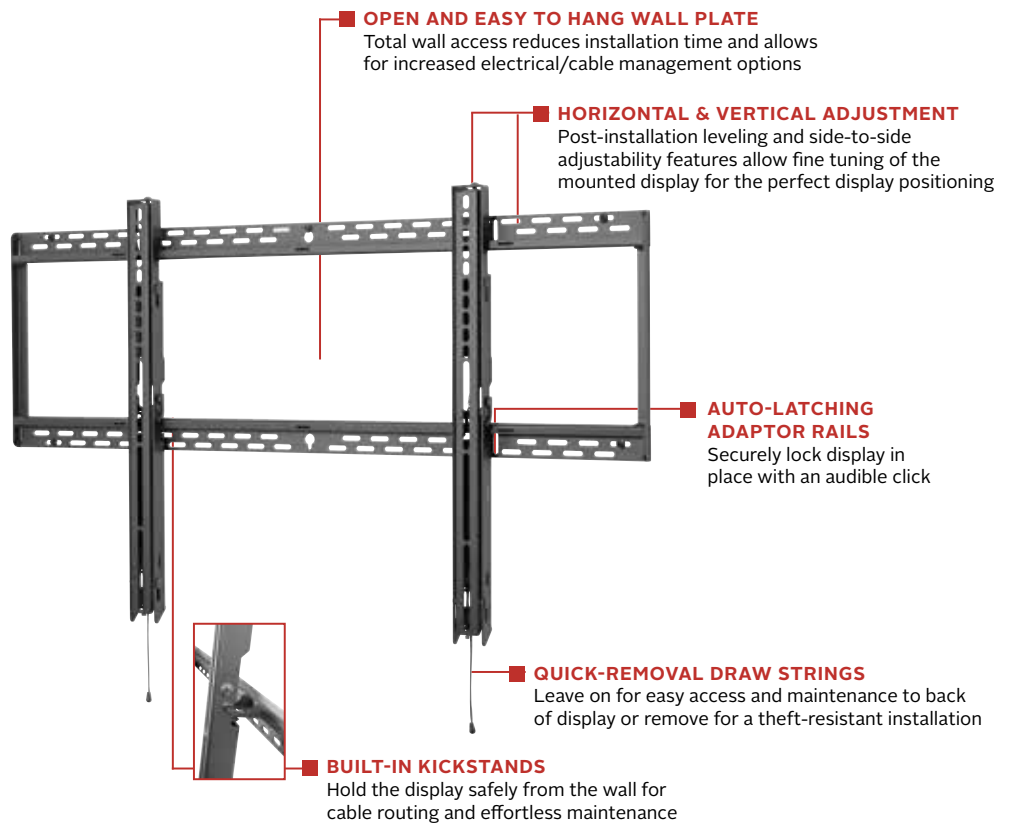

SF680(P)

Display size
60" - 98"

Max load
350lb (158kg)

SMARTMOUNT

Universal Flat Wall Mount

FOR 60" TO 98" DISPLAYS

Peerless-AV's SmartMount® Universal Flat Wall Mount delivers an ultra-slim profile designed to hold large displays up to 350lb. Installation and maintenance are made easy with the SF680's robust feature set. Auto-latching adaptor rails automatically secure the display without the use of a tool. The mount's built-in kickstand holds the display safely from the wall during cable routing, while the open wall plate allows for increased electrical and cable management options. Horizontal and vertical display adjustment allow for quick fine-tuning of the mounted display.

The SF680(P) reduces installation time and provides the most stable mounting solution for large interactive displays.

Additional Features

- ✓ Universal mount fits displays with mounting patterns up to 1100 x 650mm (43.29" W x 25.59" H)
- ✓ Low-profile design holds display only 1.73" (44mm) from the wall
- ✓ Easy hang wall plate allows a bolt to be pre-installed to ease wall plate installation
- ✓ Lateral display adjustment up to 19.25" (489mm)
- ✓ 1" of post-installation vertical adjustment provides flexibility in the installation
- ✓ Includes fastener pack with all necessary mounting and display attachment hardware (including M10)

Low-profile design for a sleek, yet compact installation

Comes in color packaging with included installation hardware and easy to follow instructions.

Please visit peerless-av.com/en-us/patents for patent information.

SF680P	SmartMount® Universal Flat Wall Mount for 60" to 98" Displays - standard models
SF680	SmartMount® Universal Flat Wall Mount for 60" to 98" Displays - security models

Product Specifications

	DIMENSIONS (W x H x D)	PRODUCT WEIGHT	LOAD CAPACITY	FINISH	AVAILABLE COLORS
SF680(P)	45.75" x 27.48" x 1.73" (1162 x 698 x 44mm)	17.30lb (7.8kg)	350lb (158kg)	Scratch resistant fused epoxy	Semi-gloss black