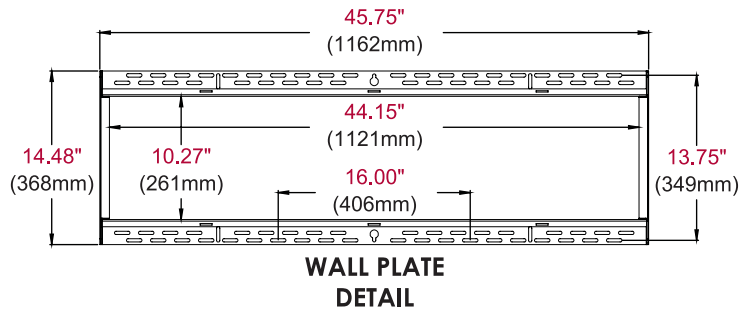

SF680P	SmartMount® Universal Flat Wall Mount for 60" to 98" Displays - standard models
SF680	SmartMount® Universal Flat Wall Mount for 60" to 98" Displays - security models

Product Specifications

	DIMENSIONS (W x H x D)	PRODUCT WEIGHT	LOAD CAPACITY	FINISH	AVAILABLE COLORS
SF680(P)	45.75" x 27.48" x 1.73" (1162 x 698 x 44mm)	17.30lb (7.8kg)	350lb (158kg)	Scratch resistant fused epoxy	Semi-gloss black

Package Specifications

	PACKAGE SIZE (W x H x D)	PACKAGE SHIP WEIGHT	PACKAGE UPC CODE	PACKAGE CONTENTS	UNITS IN PACKAGE
SF680(P)	46.70" x 2.30" x 15.40" (1185 x 58 x 390mm)	20.30lb (9.21kg)	SF680: 735029242239 SF680P: 735029242246	Wall mount, wall and display installation hardware, installation instructions	1

Accessories

ACC615: Metal Stud Fastener Kit

All dimensions = inch (mm)

Architect Specifications

The Smartmount® Universal Flat Wall Mount shall be a Peerless-AV model SF680(P) and shall be located where indicated on the plans. Assembly and installation shall be done according to instructions provided by the manufacturer.

Visit peerless-av.com to see the complete line of AV solutions from Peerless-AV, including outdoor displays,

Peerless-AV
2300 White Oak Circle
Aurora, IL 60502 USA

Peerless-AV Europe
Unit 3 Watford Interchange
Colonial Way, Watford
Herts, WD24 4WP

Peerless-AV de México
Ave de las Industrias 413
Parque Industrial Escobedo
Escobedo, N.L.,