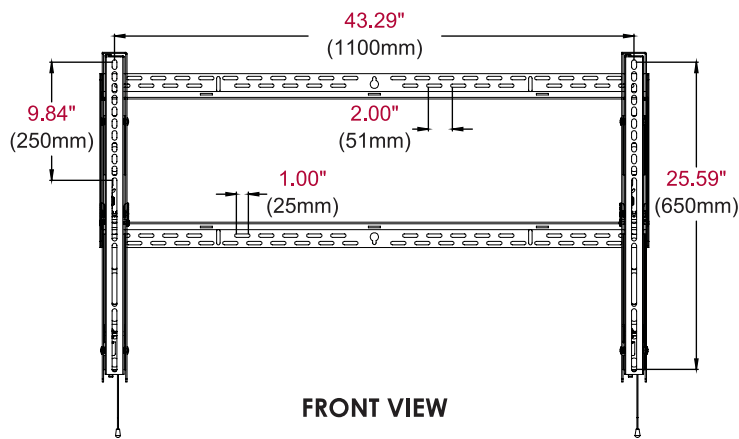

SF680P	SmartMount® Universal Flat Wall Mount for 60" to 98" Displays - standard models
SF680	SmartMount® Universal Flat Wall Mount for 60" to 98" Displays - security models

Product Specifications

	DIMENSIONS (W x H x D)	PRODUCT WEIGHT	LOAD CAPACITY	FINISH	AVAILABLE COLORS
SF680(P)	45.75" x 27.48" x 1.73" (1162 x 698 x 44mm)	17.30lb (7.8kg)	350lb (158kg)	Scratch resistant fused epoxy	Semi-gloss black

Package Specifications

	PACKAGE SIZE (W x H x D)	PACKAGE SHIP WEIGHT	PACKAGE UPC CODE	PACKAGE CONTENTS	UNITS IN PACKAGE
SF680(P)	46.70" x 2.30" x 15.40" (1185 x 58 x 390mm)	20.30lb (9.21kg)	SF680: 735029242239 SF680P: 735029242246	Wall mount, wall and display installation hardware, installation instructions	1

Accessories

ACC615: Metal Stud Fastener Kit

All dimensions = inch (mm)

Architect Specifications

The Smartmount® Universal Flat Wall Mount shall be a Peerless-AV model SF680(P) and shall be located where indicated on the plans. Assembly and installation shall be done according to instructions provided by the manufacturer.

Visit peerless-av.com to see the complete line of AV solutions from Peerless-AV, including outdoor displays,

Peerless-AV
2300 White Oak Circle
Aurora, IL 60502 USA

Peerless-AV Europe
Unit 3 Watford Interchange
Colonial Way, Watford
Herts, WD24 4WP

Peerless-AV de México
Ave de las Industrias 413
Parque Industrial Escobedo
Escobedo, N.L.,