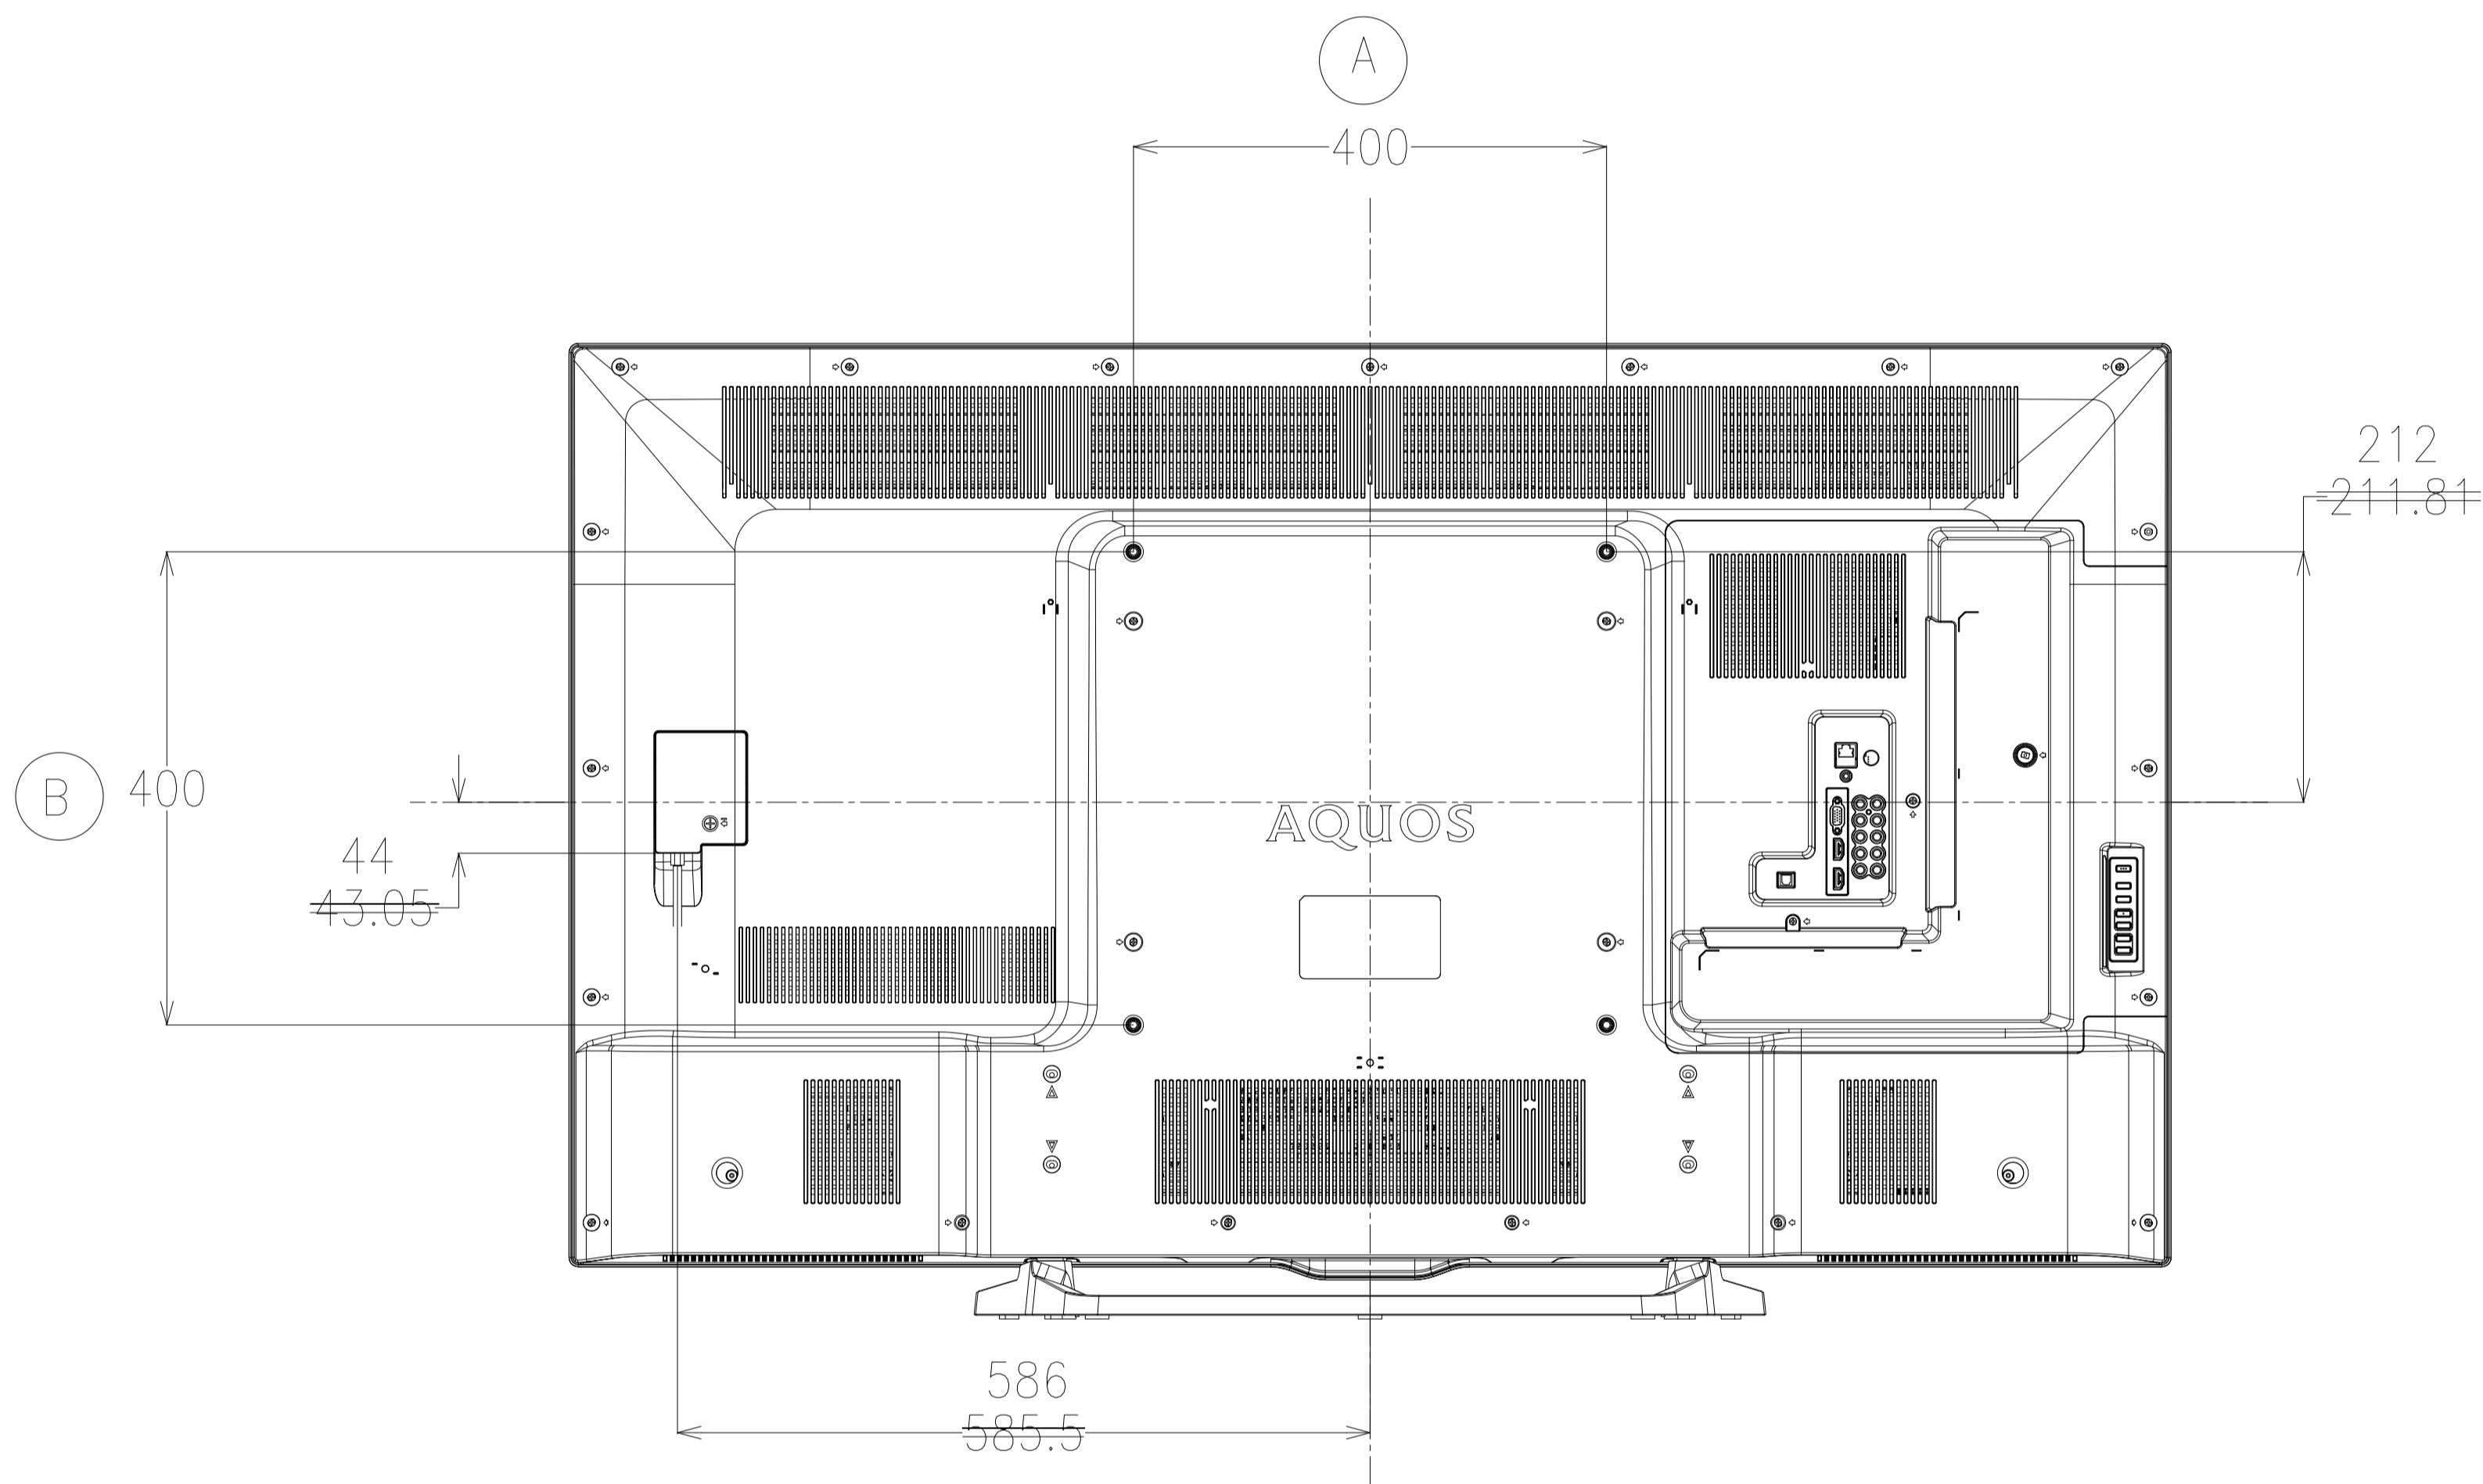

LC-60LE661U

PN-LE601

Apperance Drawing

* The description size is the values except the projection part

◦ Wall mount bracket: AN-52AG4

The center of display : above the "c" mark of wall angle 12 mm
 The center of SET : under the "a" mark of wall angle 55 mm