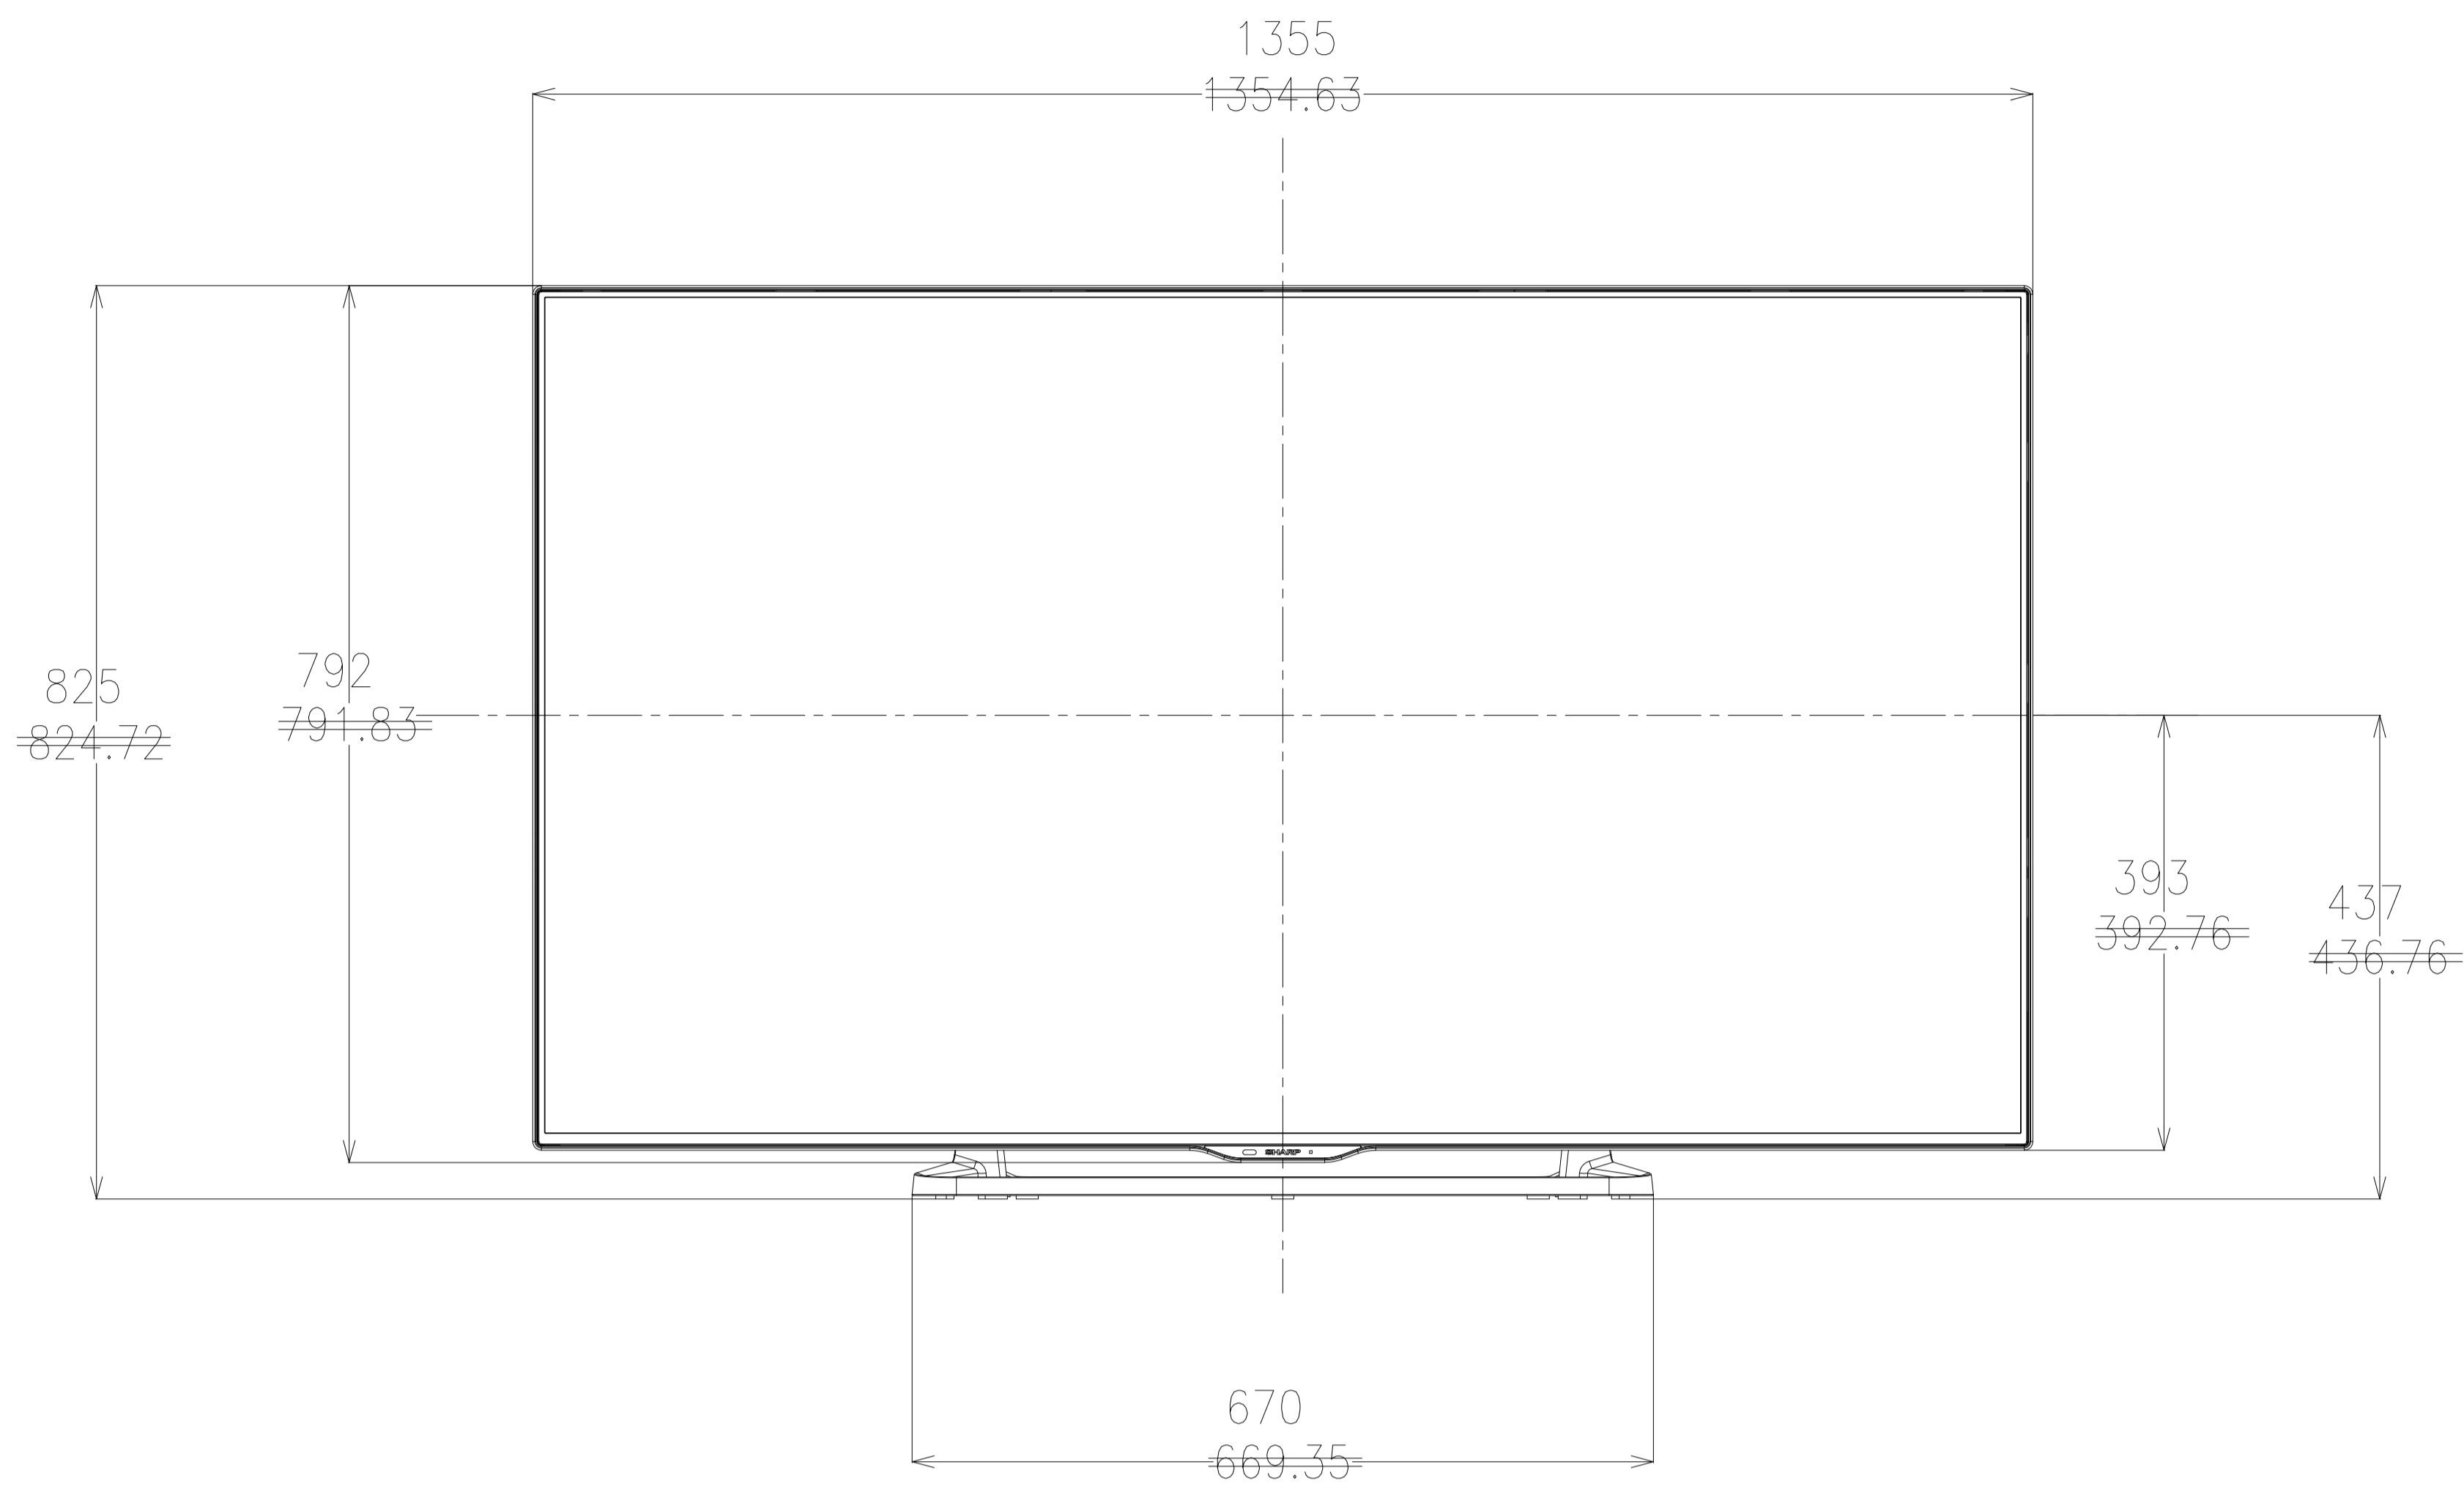

LC-60LE661U

PN-LE601

Apperance Drawing

* The description size is the values except the projection part

◦ Wall mount bracket: AN-52AG4

The center of display : above the "c" mark of wall angle 12 mm
 The center of SET : under the "a" mark of wall angle 55 mm