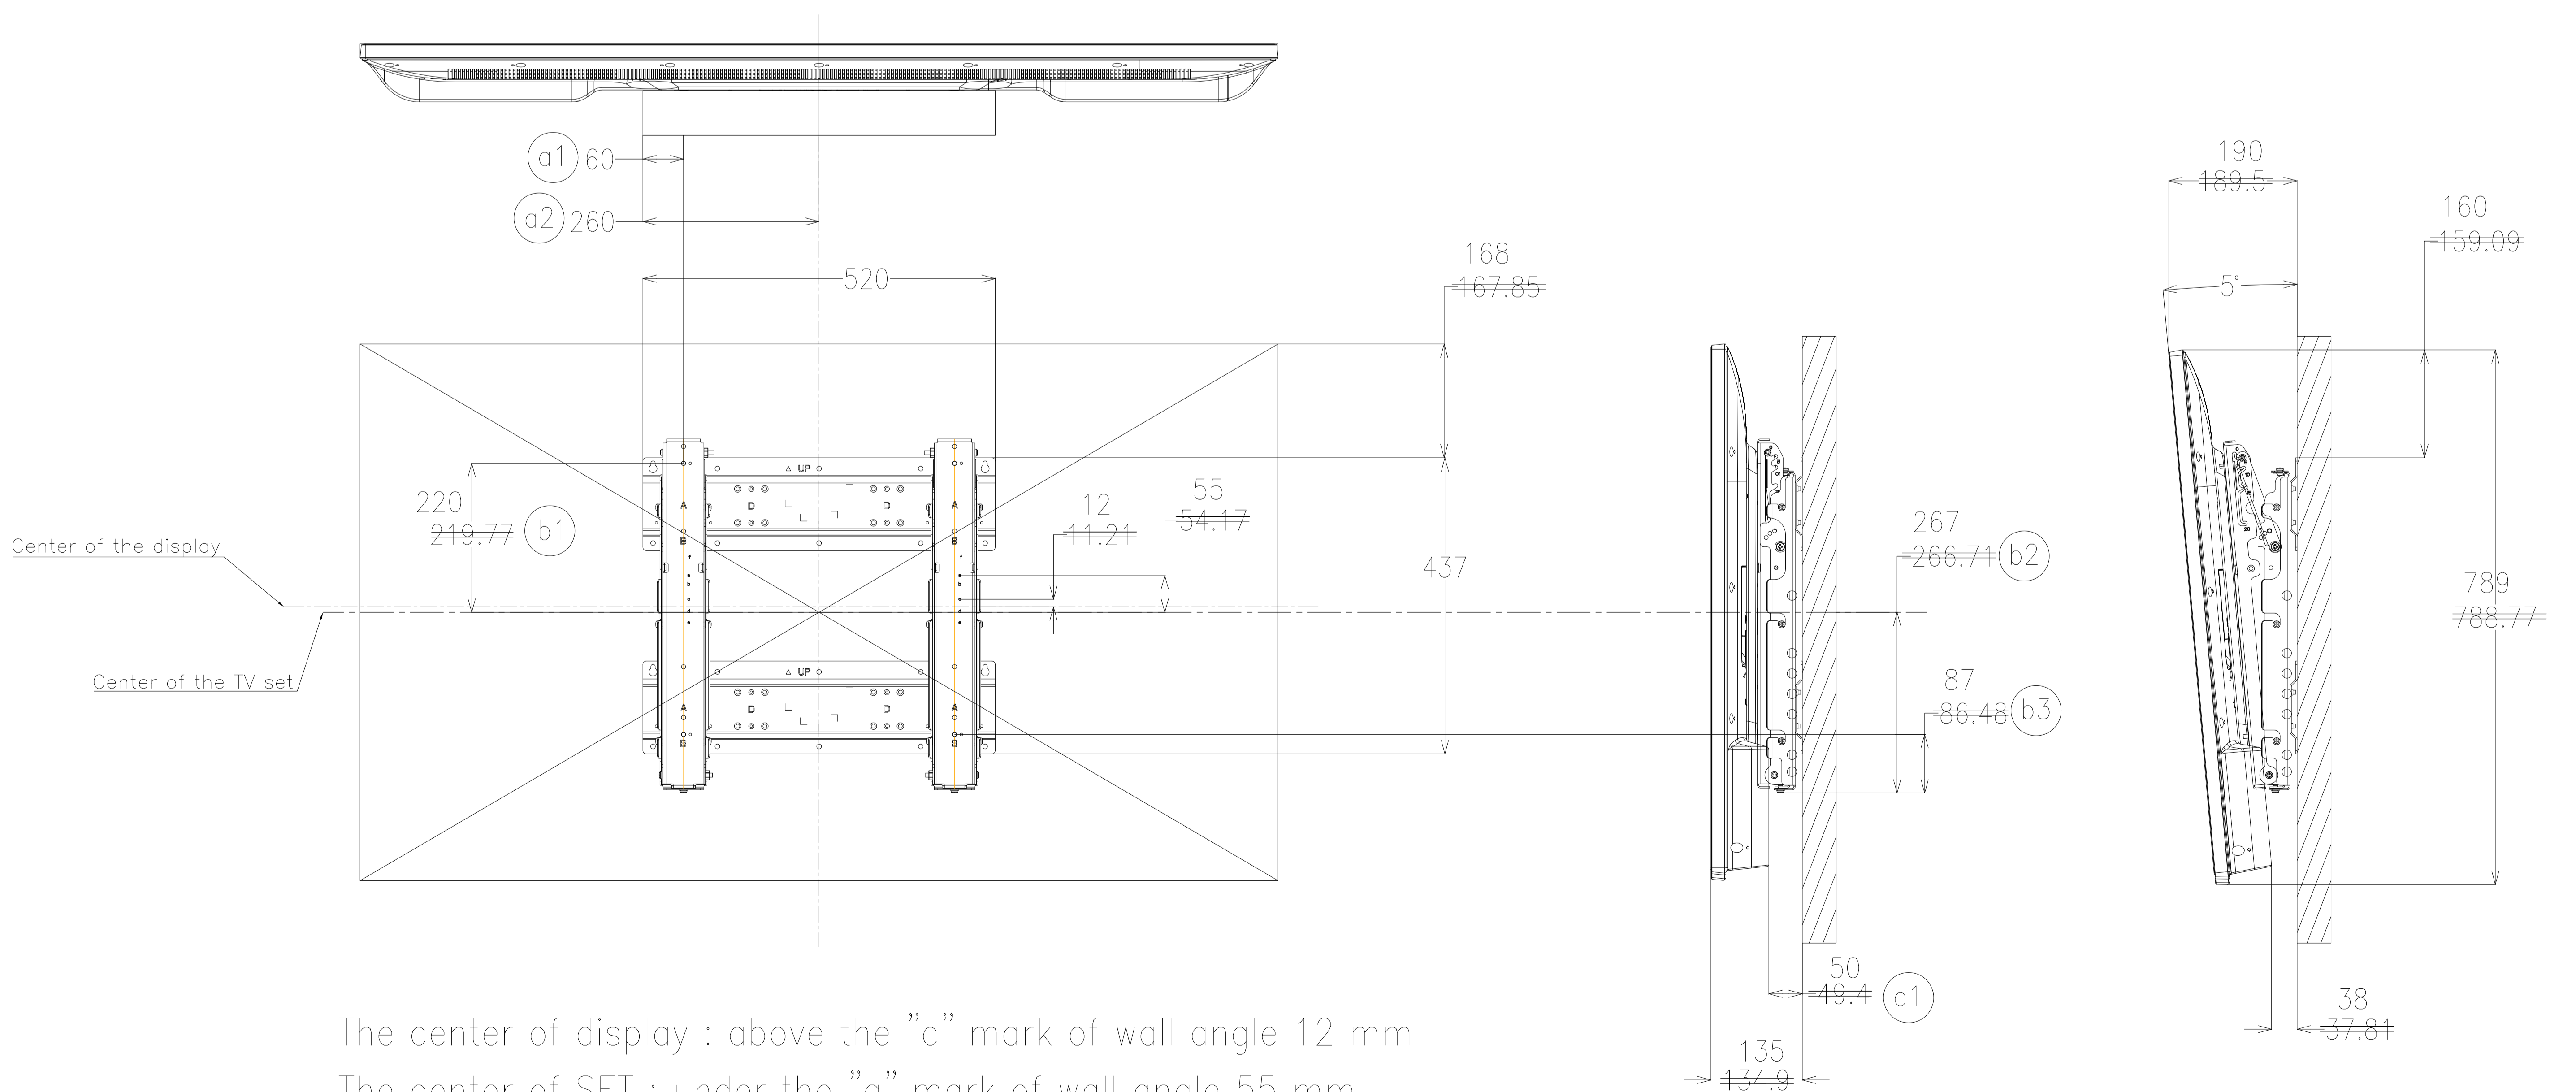

LC-60LE661U

PN-LE601

Apperance Drawing

* The description size is the values except the projection part

◦ Wall mount bracket: AN-52AG4

The center of display : above the "c" mark of wall angle 12 mm
 The center of SET : under the "a" mark of wall angle 55 mm