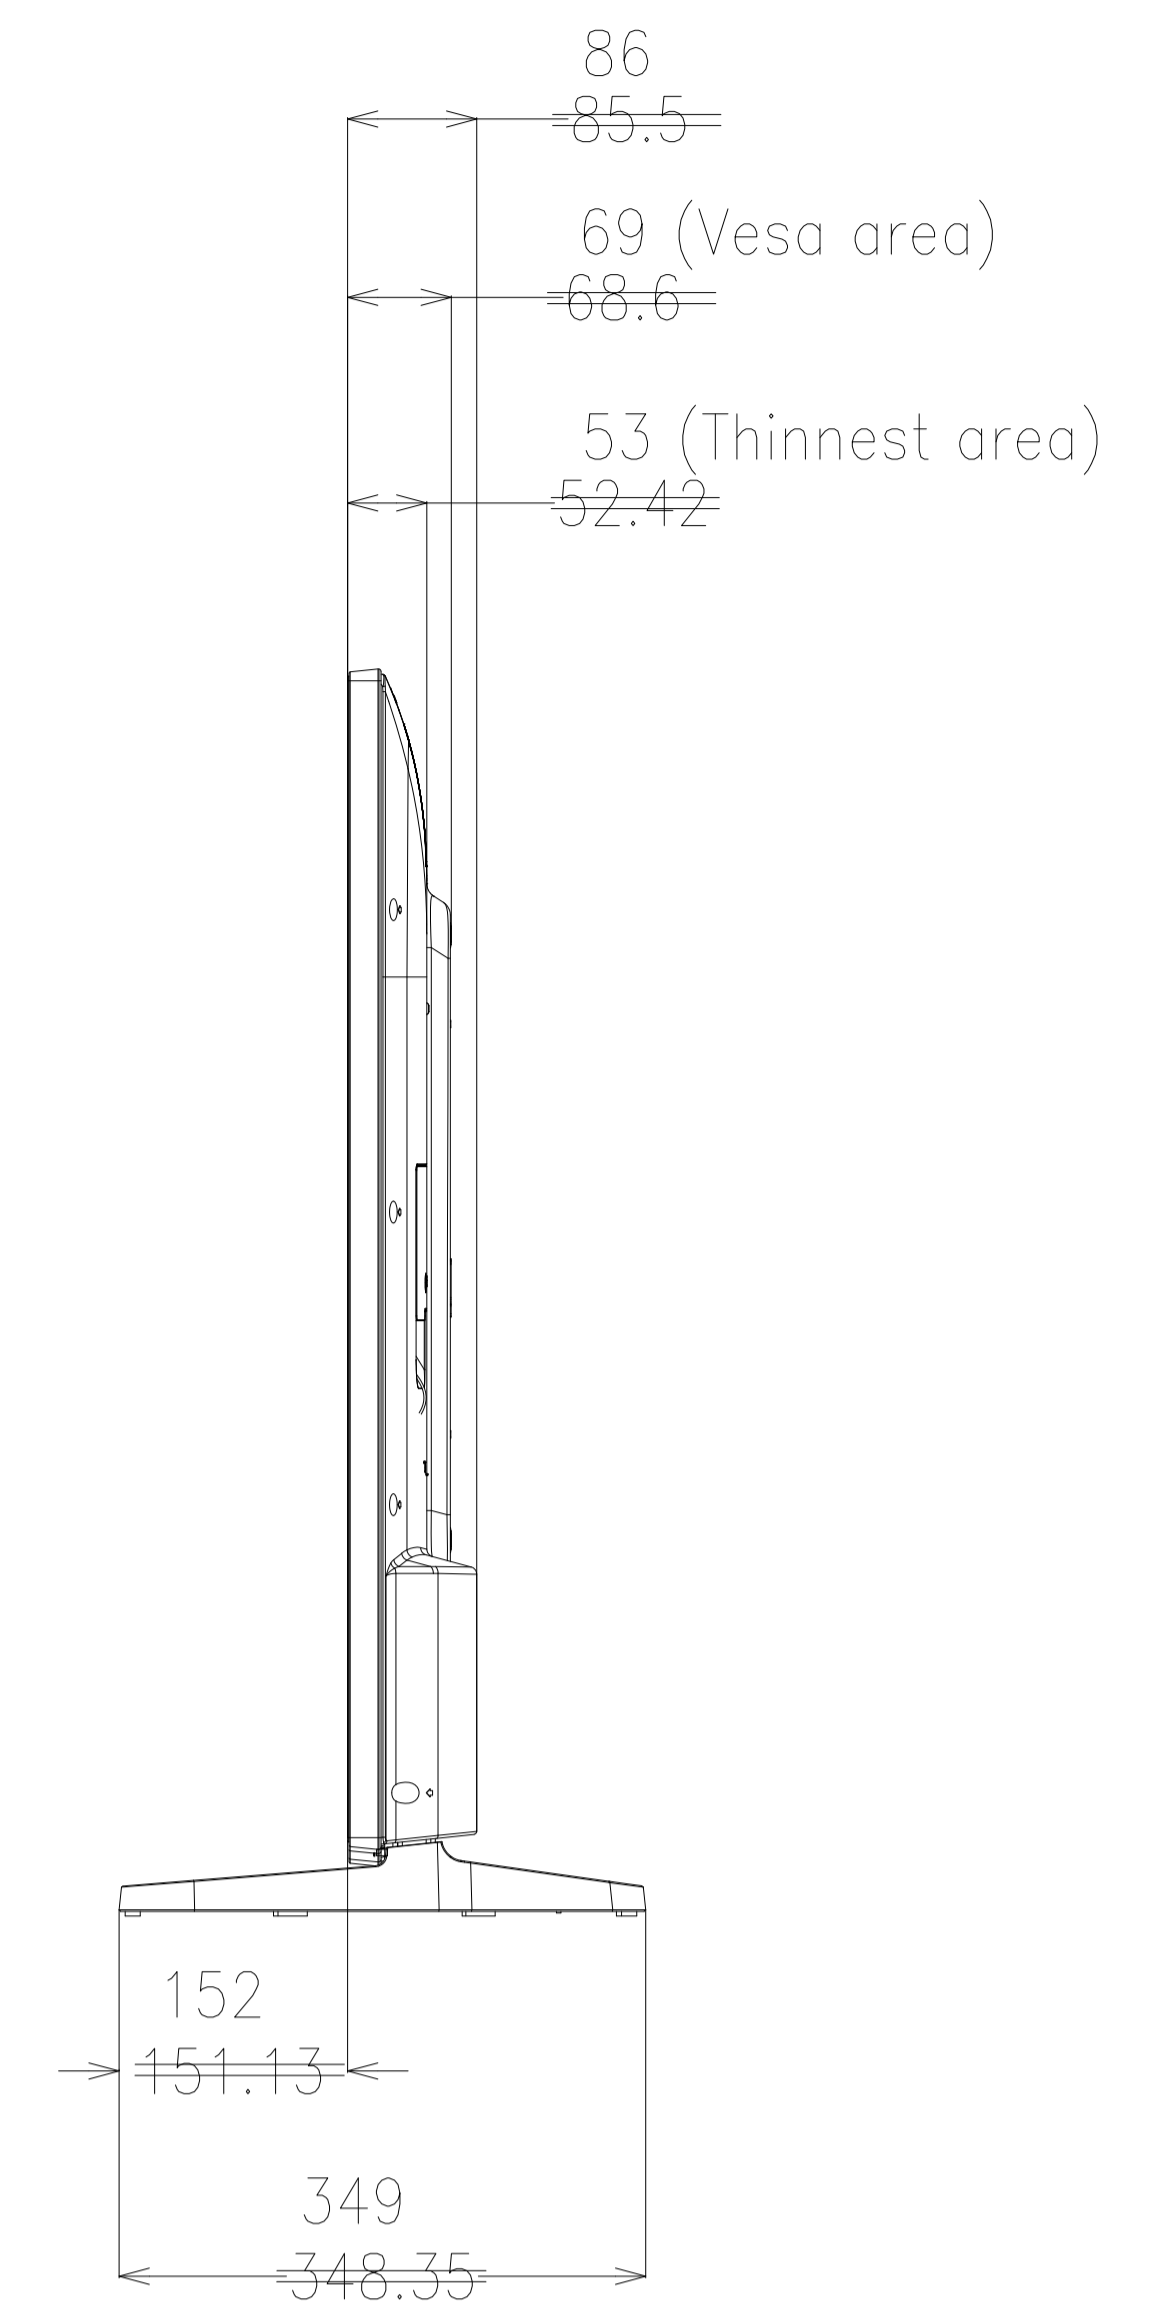

LC-60LE661U

PN-LE601

Apperance Drawing

* The description size is the values except the projection part

◦ Wall mount bracket: AN-52AG4

The center of display : above the "c" mark of wall angle 12 mm
 The center of SET : under the "a" mark of wall angle 55 mm