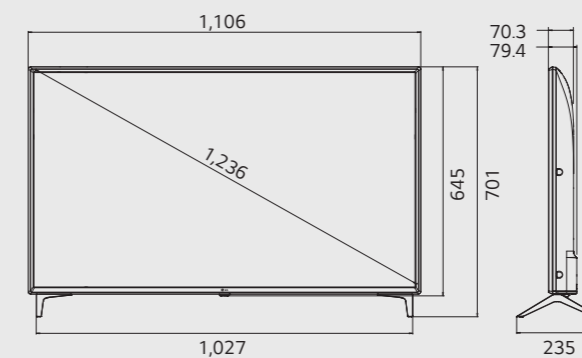

NTP

With NTP (Network Time Protocol), the TV receives real time updates from the network and synchronizes its time accordingly.

Dimensions (With stand - Units : mm/kg)

43"

974 x 625 x 221 / 9.3

49"

1,106 x 701 x 235 / 11.4

55"

1,240 x 775 x 216 / 16.6

Connectivity