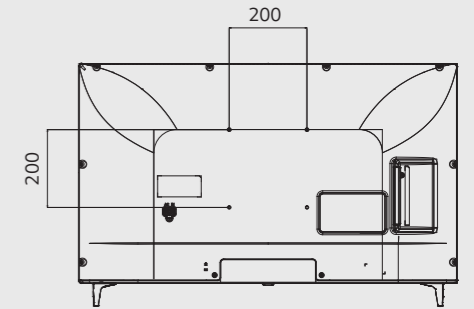

NTP

With NTP (Network Time Protocol), the TV receives real time updates from the network and synchronizes its time accordingly.

Dimensions (With stand - Units : mm/kg)

43"

974 x 625 x 221 / 9.3

49"

1,106 x 701 x 235 / 11.4

55"

1,240 x 775 x 216 / 16.6

Connectivity