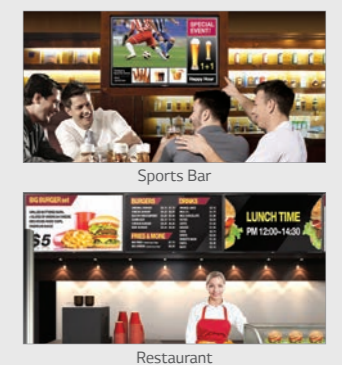

Download LG Commercial Display Mobile App

Learn more www.lg.com/b2b

YouTube youtube.com/c/LGCommercialDisplay

All screen images are simulated. Dimension and weights are approximate. Design, features and specifications subject to change without notice. © Copyright 2017 LG Electronics Inc. All Rights Reserved. Pro.Centric, the "LG" logo, XD Engine are registered trademarks or trademarks of LG Electronics Inc. Pro.Idiom is a registered trademark of Zenith Electronics LLC. All other trademarks or registered trademarks are the property of their respective owners.