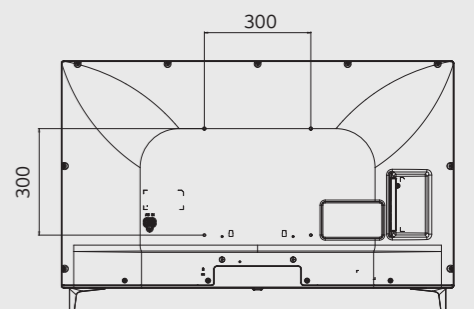

NTP

With NTP (Network Time Protocol), the TV receives real time updates from the network and synchronizes its time accordingly.

Dimensions (With stand - Units : mm/kg)

43"

974 x 625 x 221 / 9.3

49"

1,106 x 701 x 235 / 11.4

55"

1,240 x 775 x 216 / 16.6

Connectivity