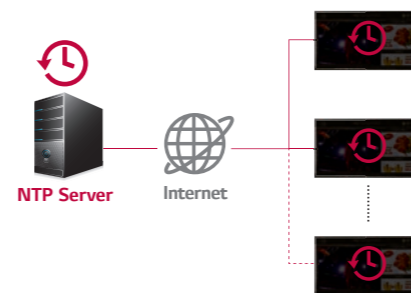

NTP

With NTP (Network Time Protocol), the TV receives real time updates from the network and synchronizes its time accordingly.