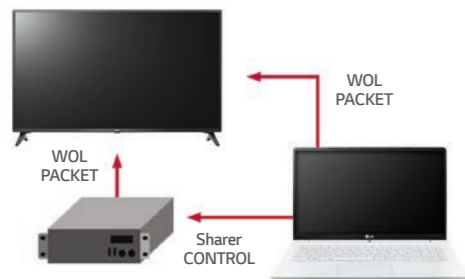

ScreenShare

Connect a smartphone or a laptop PC to TV via a Wi-Fi Direct connection. The TV will display the device's screen, and users can share their content and memories together.

Easy Management

WOL

WOL (Wake on LAN) helps you remotely turn on TVs over the internet. Connect TVs and a PC in the same network, and send Magic Packet program to the MAC addresses of registered TVs. Then, it will wake up the TVs via LAN port.

SNMP

SNMP (Simple Network Management Protocol) ensures convenient network management for SI and business managers.

Built-in WiFi

With built-in WiFi, installation and content distribution have been simplified.