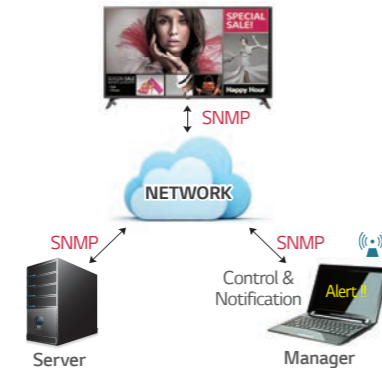

Smart TV Signage

LV640S (MEA)

TV Entertainment and Advertisements on One Screen

The LV640S series is a newly launched Smart TV Signage with easier content management possible. The series is especially designed for broadcasting TV programs and delivering advertisements simultaneously via a built-in TV tuner. Furthermore, with its improved content management solutions such as Content Manager, Group Manager, and enriched content via pre-loaded YouTube App and web browser, users can efficiently and timely deliver messages / promotions.

SmartShare

SmartShare allows users to share content more easily and quickly. It also searches for the content they want in order to share it more easily and accurately, thereby simplifying the process of sharing between various devices.

ScreenShare

Connect a smartphone or a laptop PC to TV via a Wi-Fi Direct connection. The TV will display the device's screen, and users can share their content and memories together.

Easy Management

WOL

WOL (Wake on LAN) helps you remotely turn on TVs over the internet. Connect TVs and a PC in the same network, and send Magic Packet program to the MAC addresses of registered TVs. Then, it will wake up the TVs via LAN port.

SNMP

SNMP (Simple Network Management Protocol) ensures convenient network management for SI and business managers.

Built-in WiFi

With built-in WiFi, installation and content distribution have been simplified.