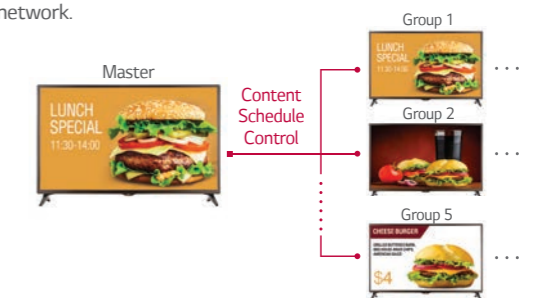

screen size

43", 49", 55"

Embedded Smart Content Management

Content Manager

Without extra PC, content can be easily created using embedded templates and can be played according to its schedule managers set.

Group Manager

A Smart TV Signage itself works as a server, so without any extra device, a master TV can distribute content and set data on a selected group within the same network.

Compatible LG SW for Smart TV Signage