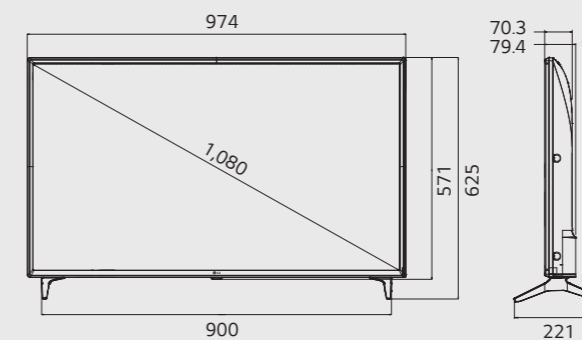

NTP

With NTP (Network Time Protocol), the TV receives real time updates from the network and synchronizes its time accordingly.

Dimensions (With stand - Units : mm/kg)

43"

974 x 625 x 221 / 9.3

49"

1,106 x 701 x 235 / 11.4

55"

1,240 x 775 x 216 / 16.6

Connectivity