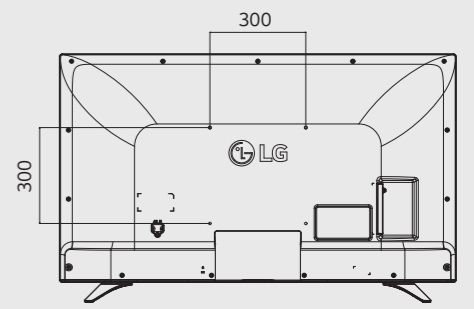

NTP

With NTP (Network Time Protocol), the TV receives real time updates from the network and synchronizes its time accordingly.

Dimensions (With stand - Units : mm/kg)

43"

974 x 625 x 221 / 9.3

49"

1,106 x 701 x 235 / 11.4

55"

1,240 x 775 x 216 / 16.6

Connectivity