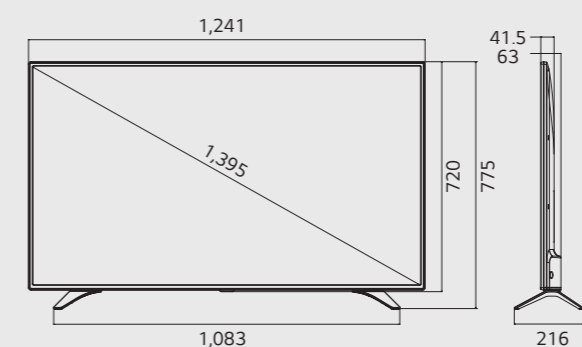

NTP

With NTP (Network Time Protocol), the TV receives real time updates from the network and synchronizes its time accordingly.

Dimensions (With stand - Units : mm/kg)

43"

974 x 625 x 221 / 9.3

49"

1,106 x 701 x 235 / 11.4

55"

1,240 x 775 x 216 / 16.6

Connectivity