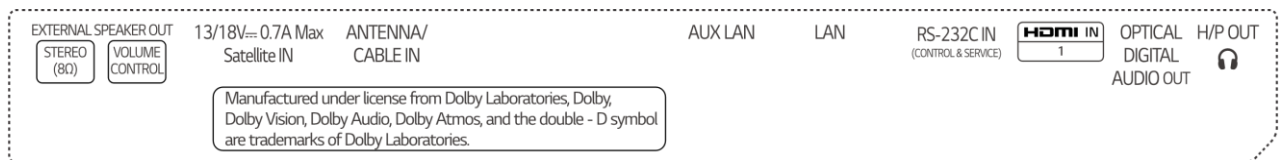

CONNECTIVITY

Rear

Side

* Dimensions & Jack Panels may differ from the above image, so please contact LG sales team to verify before ordering.