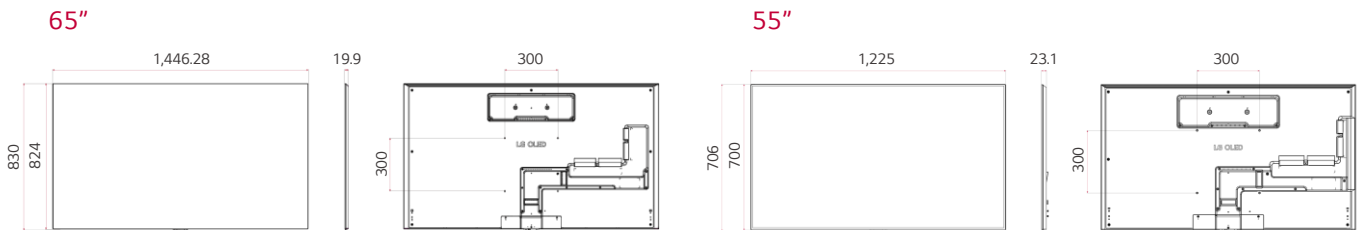

DIMENSION

(unit: mm)

CONNECTIVITY

Rear

Side

* Dimensions & Jack Panels may differ from the above image, so please contact LG sales team to verify before ordering.