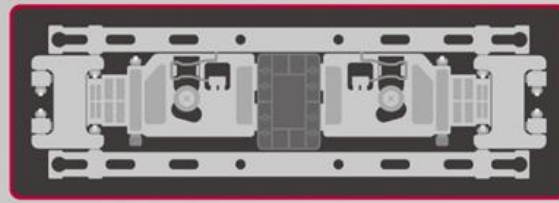

A bracket for wall mounting

for organizing cables

* 65 inch

19.9mm
(65 inch)

23.1mm
(55 inch)

Artwork Adorning Your Walls

WS960H is an art-inspired TV with perfect lines, ultra-thin bezel, and sleek design, featuring a narrow gap between the wall and the screen. LG Hospitality TVs shine the spotlight on your content and complement the interior of hotel rooms even when they're turned off.