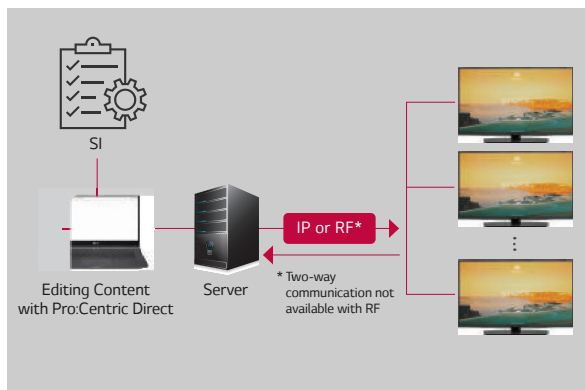

KEY FEATURES

Pro:Idiom

DRM (digital rights management) technology unlocks access to premium content to help assure rapid and broad deployment of HDTV and other high-value digital content.

4K Upscaler

Enjoy Full HD content with 4K UHD quality. The 4K upscaler automatically upgrades Full HD content to UHD through a simple six-step process.

Pro:Centric Direct

Pro:Centric Direct is a hotel content management system that provides simple editing tools and various solutions such as one-click service and IP network-based remote management. Hoteliers can easily edit the user interface, provide customized service and manage all the property's TVs efficiently.

* Actual UI may differ from what is shown here
When PCS400R and PCD 2.0 are in use, the PCD feature works even in RF infrastructure.

4K Resolution

UHD delivers a resolution four times higher than that of Full HD, which creates a more realistic and immersive television viewing experience. The stunning 8.3 million pixels create flawless images with incredibly vivid detail.

Pro:Centric Direct Hospitality UHD TV with Pro:Idiom and Embedded *b*-LAN UT570H SERIES

KEY FEATURES

EZ-Manager

EZ-Manager provides a convenient installation function to automatically choose settings for the Pro:Centric TV without any extra configuration.