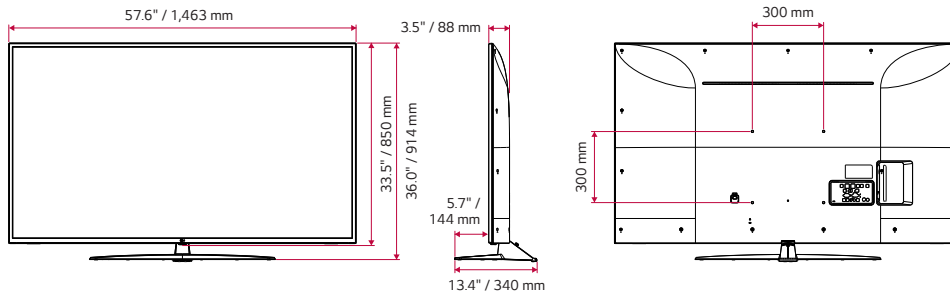

Pro:Centric Direct Hospitality UHD TV with Pro:Idiom and Embedded *b*-LAN UT570H SERIES

DIMENSIONS

65"

55"

50"

43"

Design and specifications are subject to change without notice. Please contact your LG sales team to verify before ordering.