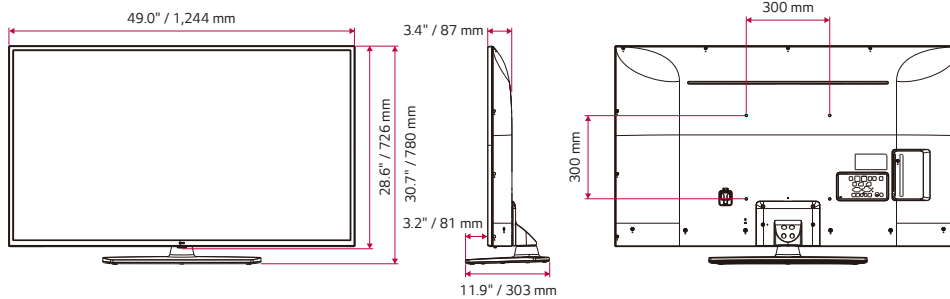

Pro:Centric Direct Hospitality UHD TV with Pro:Idiom and Embedded *b*-LAN UT570H SERIES

DIMENSIONS

65"

55"

50"

43"

Design and specifications are subject to change without notice. Please contact your LG sales team to verify before ordering.