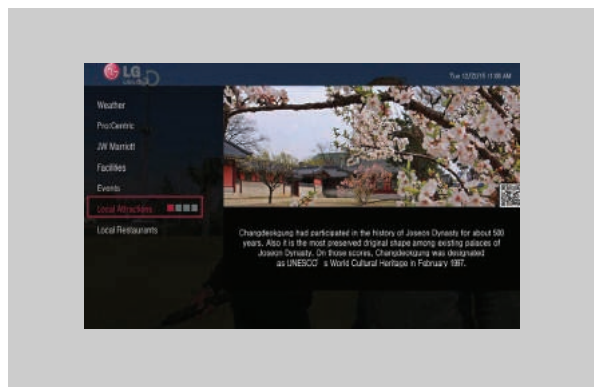

Basic & Easy-to-Use Templates

Pro:Centric Application (PCA) provides basic, easy-to-use templates that can be selected based on customer preference.

Customizable Template & Page

Choose alternative looks for billboards based on your preferences, and edit multiple sections with up to 40 pages of billboards by yourself with this web-based tool.