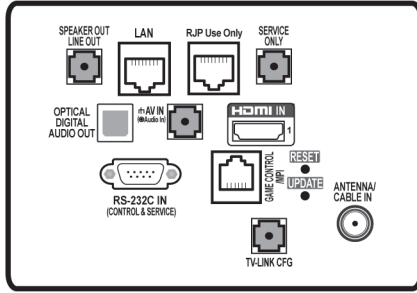

CONNECTIVITY

65" / 55" / 49" / 43"

Design and specifications are subject to change without notice. Please contact your LG sales team to verify before ordering.