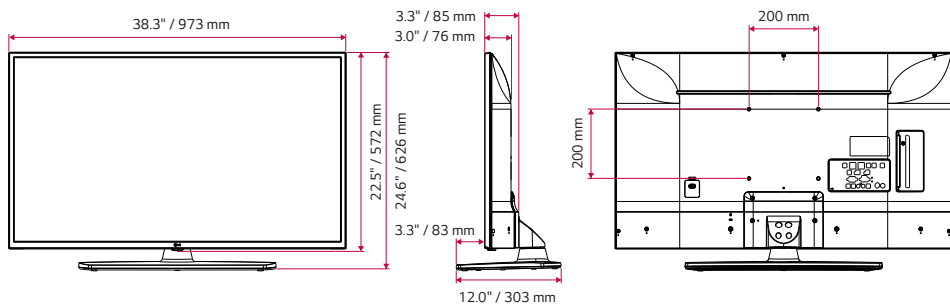

Pro:Centric Direct Hospitality UHD TV with Pro:Idiom and Embedded *b*-LAN UT570H SERIES

DIMENSIONS

65"

55"

50"

43"

Design and specifications are subject to change without notice. Please contact your LG sales team to verify before ordering.