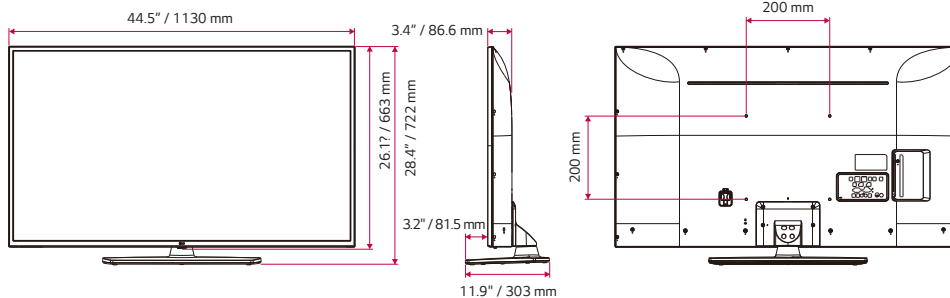

Pro:Centric Direct Hospitality UHD TV with Pro:Idiom and Embedded *b*-LAN UT570H SERIES

DIMENSIONS

65"

55"

50"

43"

Design and specifications are subject to change without notice. Please contact your LG sales team to verify before ordering.