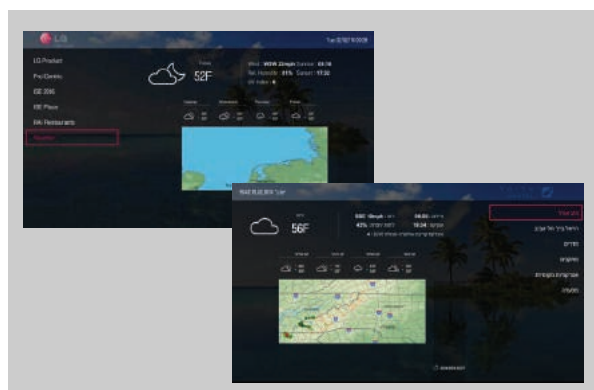

Basic & Easy-to-Use Templates

Pro:Centric Application (PCA) provides basic, easy-to-use templates that can be selected based on customer preference.

Customizable Template & Page

Choose alternative looks for billboards based on your preferences, and edit multiple sections with up to 40 pages of billboards by yourself with this web-based tool.