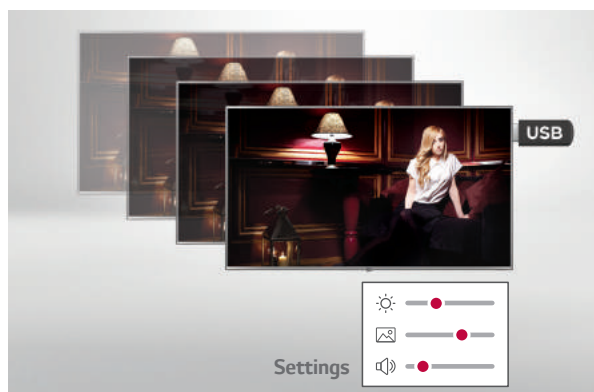

Commercial Lite Guestroom UHD TV

UT340H SERIES

HOSPITALITY FEATURES

USB Data Cloning

For fast and easy configuration of multiple TVs, create a Master TV Setup on one TV and then export the setup "clone" file to a USB memory device. Use the USB device to easily import the setup to other TVs of the same model.