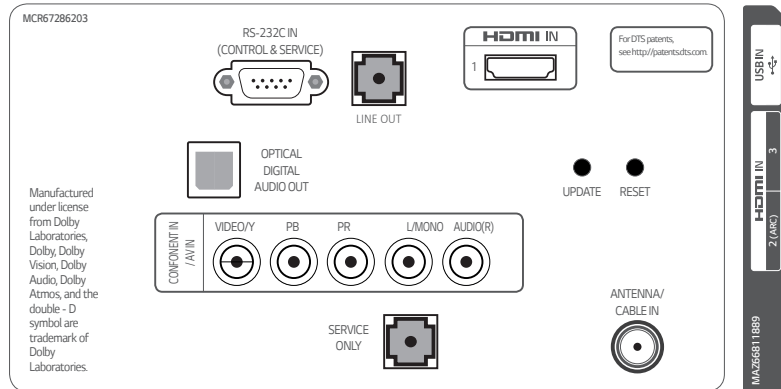

Commercial Lite Guestroom UHD TV

UT340H SERIES

SPECIFICATIONS

		65UT340H9UB	55UT340H9UA	50UT340H9UA
POWER	Power Supply	120 V, 50 / 60 Hz	120 V, 50 / 60 Hz	120 V, 50 / 60 Hz
	Max Power Consumption (W)	211	172	157
	Typical Power Consumption (W)	181	140	129
	Standby Power Consumption (W)	Less than 0.5	Less than 0.5	Less than 0.5
ACCESSORIES	Remote Control	Yes	Yes	Yes
	Chromecast Anti-theft Cover	Yes (Optional)	Yes (Optional)	Yes (Optional)
	Power Cord	1.8 m, Right Angle	1.8 m, Right Angle	1.8 m, Right Angle
WARRANTY & OTHER	Standards	UL	UL	UL
	EMC Certification	FCC	FCC	FCC
	Warranty	Two-Year Limited Warranty	Two-Year Limited Warranty	Two-Year Limited Warranty
	UPC	7 19192 63093 2	7 19192 63094 9	1 95174 01089 1

CONNECTIVITY

65" / 55" / 50"

Design and specifications are subject to change without notice. Please contact your LG sales team to verify before ordering.