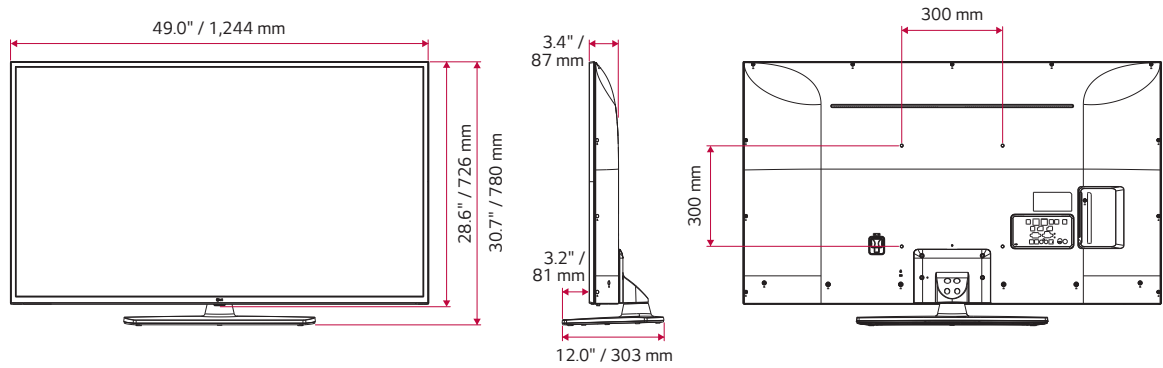

Commercial Lite Guestroom UHD TV

UT340H SERIES

DIMENSIONS

65"

55"

Design and specifications are subject to change without notice. Please contact your LG sales team to verify before ordering.