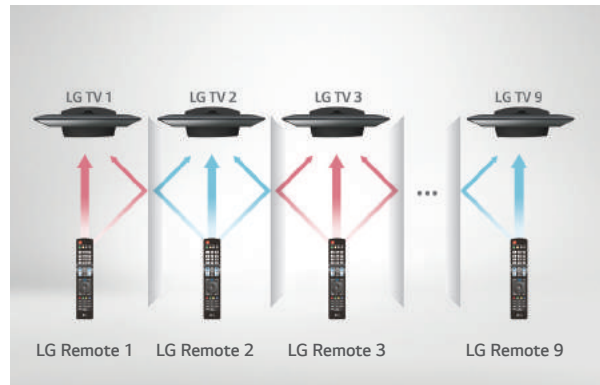

IR Pass Through and Control

Control this model TV with an LG Commercial set top box to create a system* that can provide Pro:Centric Smart features, as well as support decryption of Pro:Idiom encrypted RF or IP delivered content.

* A system is comprised of 1 LG Commercial Lite display and 1 LG Commercial set top box.

Public Display Mode

From channel selection to volume level, you can control the TV settings in your hotel's common areas. Public Display Mode also enables restoration of your hotel's default settings on the TVs when required.

Multi-code IR

Multi-code IR* function eliminates any remote control signal interference between TVs in rooms with multiple TVs installed.

* Requires optional multi-code IR remote.

Commercial Lite Guestroom UHD TV