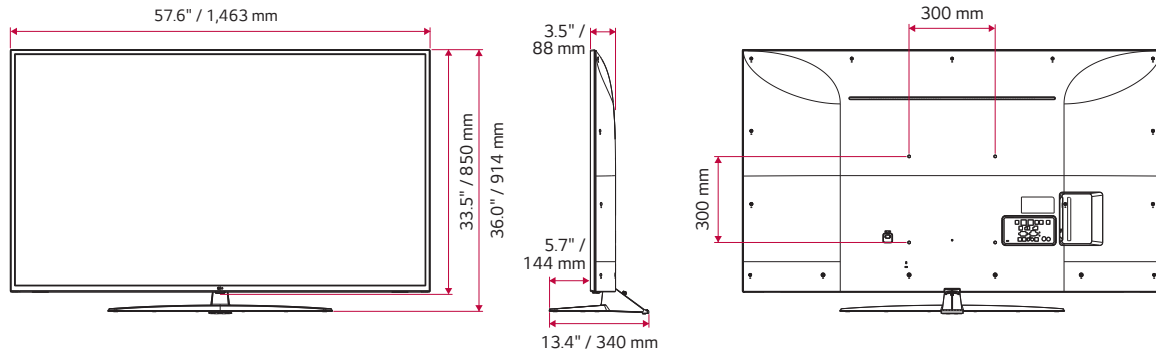

Commercial Lite Guestroom UHD TV

UT340H SERIES

DIMENSIONS

65"