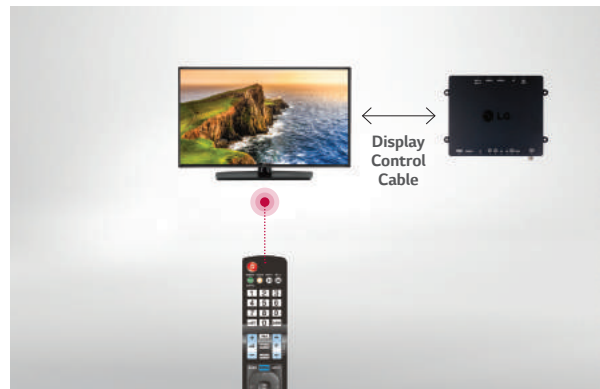

IR Pass Through and Control

Control this model TV with an LG Commercial set top box to create a system* that can provide Pro:Centric Smart features, as well as support decryption of Pro:Idiom encrypted RF or IP delivered content.