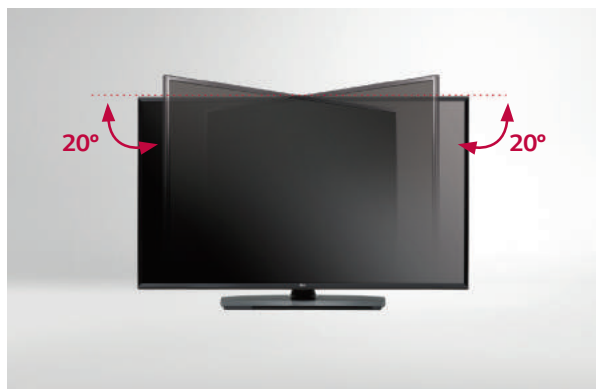

Commercial Swivel Stand

The UT340H Series commercial grade stand swivels to allow guests to view the TV from virtually any angle and can easily be fastened to a tabletop for security purposes.*

* 55" and 49" models only.

Welcome Screen

Display a warm greeting message with your hotel name and logo on the TV when it is turned on. The welcome screen provides an inviting, personalized experience for your guests.