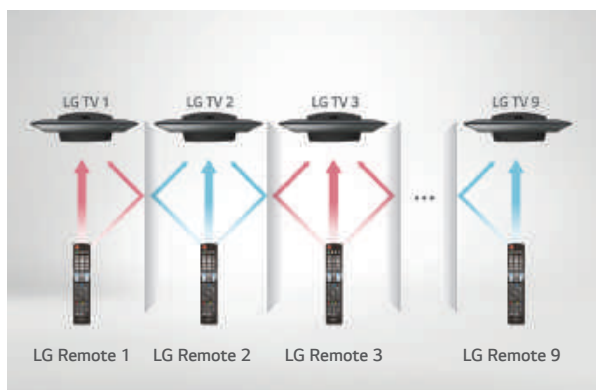

Pro:Centric Smart Hospitality 4K UHD TV

US670H SERIES

FEATURE HIGHLIGHTS

Screen Share

Connect a smart phone or a laptop PC to the TV via a wireless connection. The TV will display the device's screen so guests can view and share their content and memories together.

Bluetooth Sound Sync

Bluetooth Sound Sync enables users to listen to music playing on a mobile device* through the TV's speakers via Bluetooth connection.

* Bluetooth Sound Sync supports Android (above v 4.4 KitKat) / iOS-based mobile devices.

Multi-code IR

Multi-code IR* function eliminates any remote control signal interference between TVs in rooms with multiple TVs installed.

* Requires optional Multi-code IR remote.

External Speaker Out

Enhance the entertainment experience with an additional speaker (sold separately). Guests can listen to the TV audio from other rooms within their suite, not only the room where the TV is located.