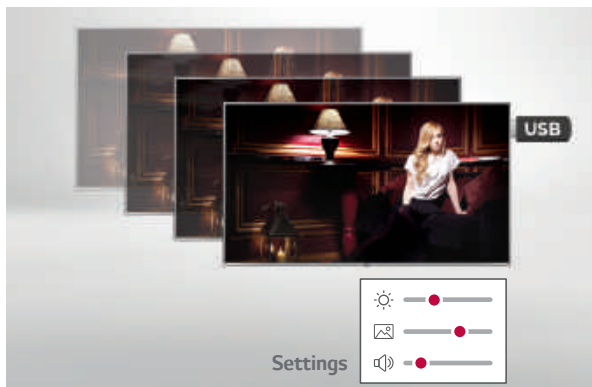

Pro:Centric Smart Hospitality 4K UHD TV US670H SERIES

FEATURE HIGHLIGHTS

Gallery Mode

LG's Gallery Mode can turn the TV into a beautiful artwork display or choice photograph in a guest room or enhance the most elegant hospitality public spaces.

SoftAP

Software-enabled Access Point (SoftAP) is a "virtual" Wi-Fi feature that uses the TV as a wireless hotspot, enabling guests to connect their own devices to the SoftAP. It supports Bridge Mode, allowing administrators to manage in-room SoftAP information such as signal level, SoftAP passwords, and more.

* SoftAP should be setup in the installation menu after the TV is turned on. Smart Mirroring may not be operated at the same time.

USB Data Cloning

For fast and easy configuration of multiple TVs, create a Master TV Setup on one TV and then export the setup "clone" file to a USB memory device. Use the USB device to easily import the setup to other TVs of the same model.

Ultra HD (4K) Resolution

UHD delivers a resolution four times higher than that of Full HD, creating a more realistic and immersive television viewing experience. The stunning 8.3 million pixels create flawless images with incredibly vivid detail.