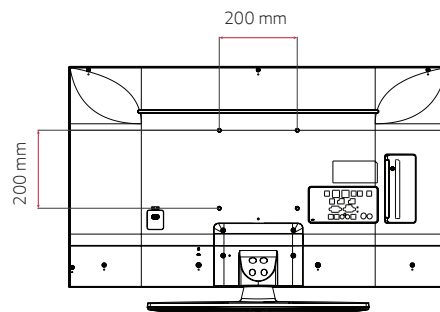

US670H SERIES

DIMENSIONS

* Dimensions and jack panels may differ from the above image. Please contact your LG sales team to verify before ordering.