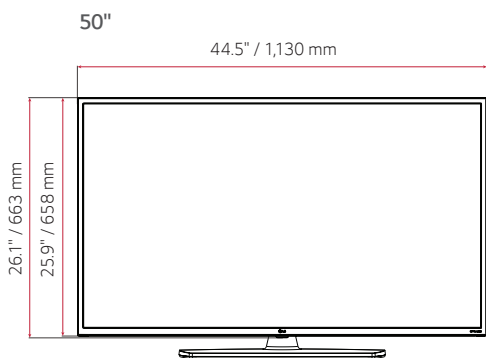

Images shown are for illustrative purposes only.

US670H SERIES

DIMENSIONS

* Dimensions and jack panels may differ from the above image. Please contact your LG sales team to verify before ordering.

Pro:Centric Smart Hospitality 4K UHD TV