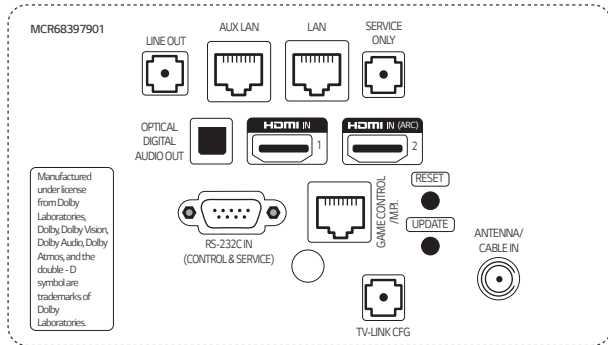

CONNECTIVITY

Rear

Side

Design and specifications are subject to change without notice. Please contact your LG sales team to verify before ordering.