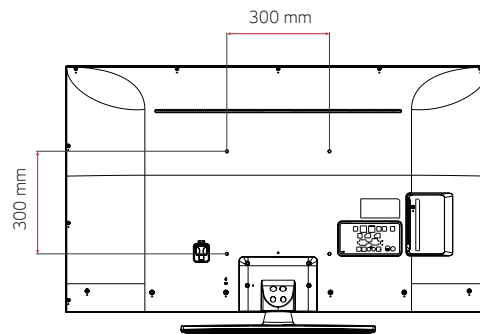

US670H SERIES

DIMENSIONS

* Dimensions and jack panels may differ from the above image. Please contact your LG sales team to verify before ordering.