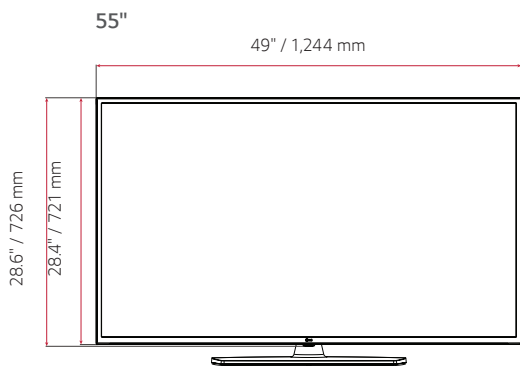

Images shown are for illustrative purposes only.

US670H SERIES

DIMENSIONS

* Dimensions and jack panels may differ from the above image. Please contact your LG sales team to verify before ordering.

Pro:Centric Smart Hospitality 4K UHD TV