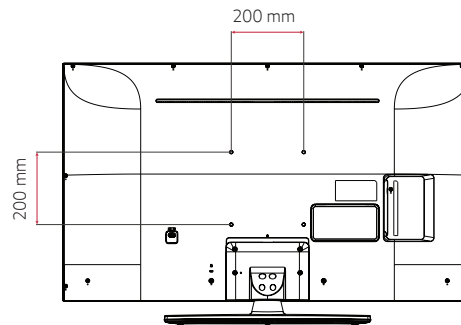

US670H SERIES

DIMENSIONS

* Dimensions and jack panels may differ from the above image. Please contact your LG sales team to verify before ordering.