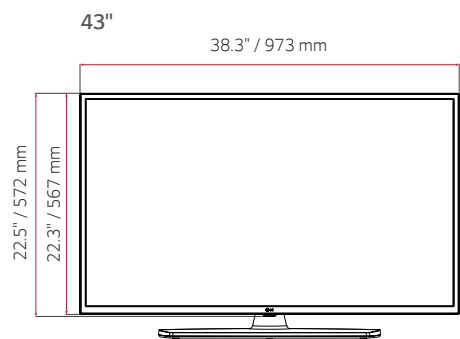

Images shown are for illustrative purposes only.

US670H SERIES

DIMENSIONS

* Dimensions and jack panels may differ from the above image. Please contact your LG sales team to verify before ordering.

Pro:Centric Smart Hospitality 4K UHD TV