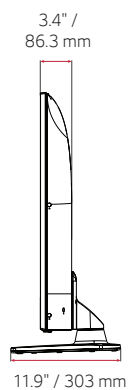

US670H SERIES

DIMENSIONS

* Dimensions and jack panels may differ from the above image. Please contact your LG sales team to verify before ordering.