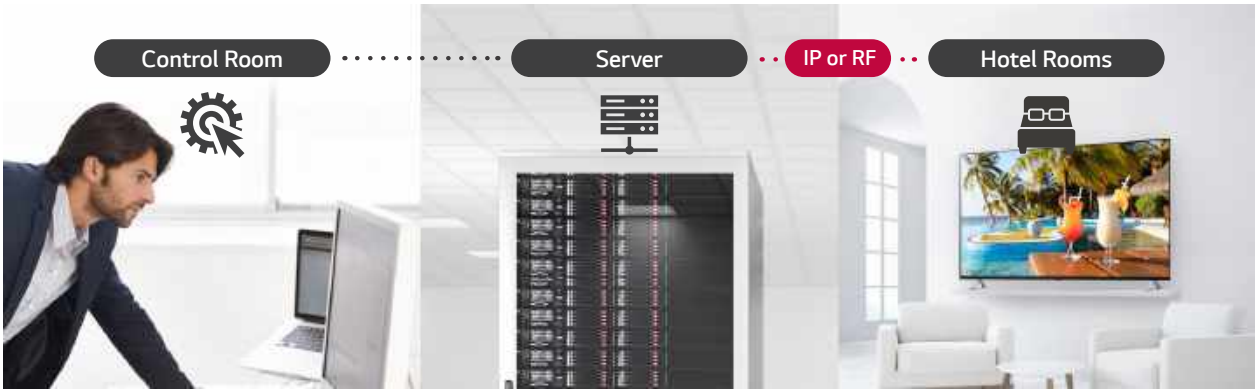

The US670H Series is a premium 4K Ultra HD Smart TV that supports Pro:Centric Direct, LG's HTML application that offers customizable tools for LG's system Integrator partners to create unique, interactive application experiences. The US670H Series also supports Smart Share, Screen Share, Pro:Idiom[®] and embedded *b-LAN*[™].

Pro:Centric Smart Hospitality 4K UHD TV

US670H SERIES

FEATURE HIGHLIGHTS

Pro:Centric Direct

LG's Pro:Centric Direct application enhances the in-room television experience for hotel guests. Guests can locate and enjoy available TV channels or access a wide range of over-the-top Smart apps, check on the daily weather and review available hotel amenities—all from the comfort of their room. In addition, the application provides the capability for IoT (Internet of Things)-based control of devices* equipped in next-generation hotel rooms.

Pro:Centric Smart Hospitality 4K UHD TV

US670H SERIES

FEATURE HIGHLIGHTS

Screen Share

Connect a smart phone or a laptop PC to the TV via a wireless connection. The TV will display the device's screen so guests can view and share their content and memories together.