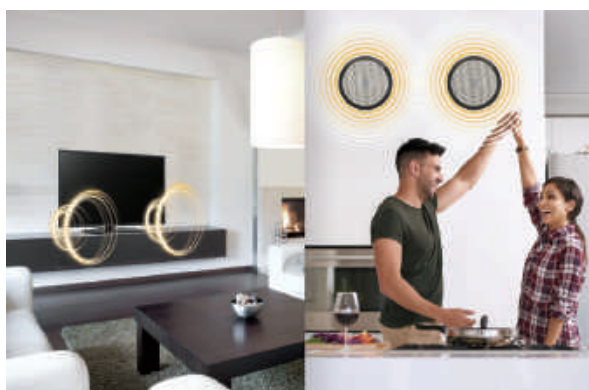

Images shown are for illustrative purposes only.