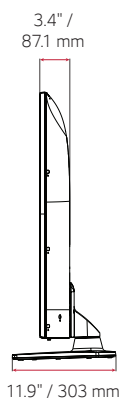

US670H SERIES

DIMENSIONS

* Dimensions and jack panels may differ from the above image. Please contact your LG sales team to verify before ordering.