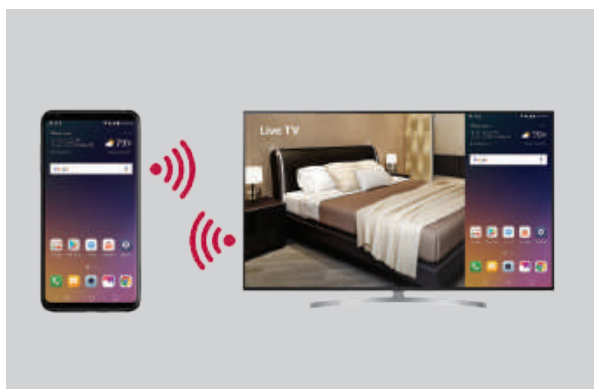

Pro:Centric Smart Hospitality 4K UHD TV

US670H SERIES

FEATURE HIGHLIGHTS

Pro:Centric Direct

LG's Pro:Centric Direct application enhances the in-room television experience for hotel guests. Guests can locate and enjoy available TV channels or access a wide range of over-the-top Smart apps, check on the daily weather and review available hotel amenities—all from the comfort of their room. In addition, the application provides the capability for IoT (Internet of Things)-based control of devices* equipped in next-generation hotel rooms.

Ultra HD (4K) Resolution

UHD delivers a resolution four times higher than that of Full HD, creating a more realistic and immersive television viewing experience. The stunning 8.3 million pixels create flawless images with incredibly vivid detail.

Pro:Centric Smart Hospitality 4K UHD TV

US670H SERIES

FEATURE HIGHLIGHTS

Screen Share

Connect a smart phone or a laptop PC to the TV via a wireless connection. The TV will display the device's screen so guests can view and share their content and memories together.