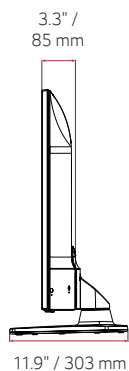

US670H SERIES

DIMENSIONS

* Dimensions and jack panels may differ from the above image. Please contact your LG sales team to verify before ordering.