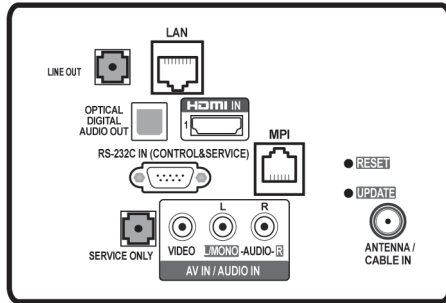

CONNECTIVITY

49" / 43" / 40" / 32"

Design and specifications are subject to change without notice. Please contact your LG sales team to verify before ordering.