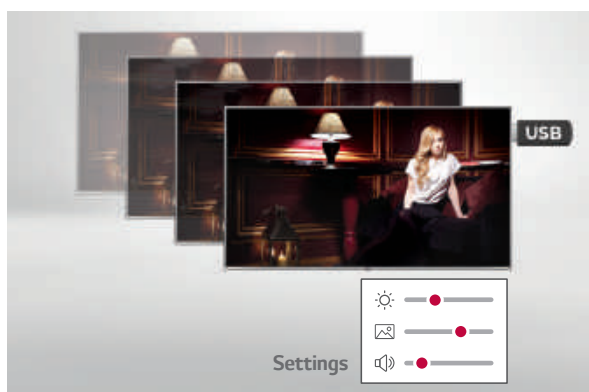

USB Data Cloning

Create a media playlist of your choosing (video, music, and/or images), save it to a USB memory device, and then simply connect the USB memory device to the TV to stream your playlist sequentially.