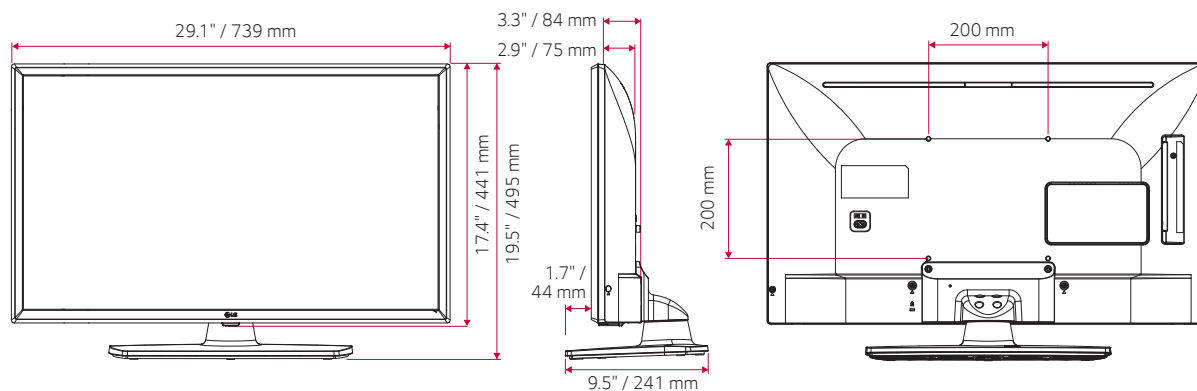

Pro:Centric Value Hospitality TV with Pro:Idiom
LT560H SERIES

DIMENSIONS

49"

43"

32"

Design and specifications are subject to change without notice. Please contact your LG sales team to verify before ordering.