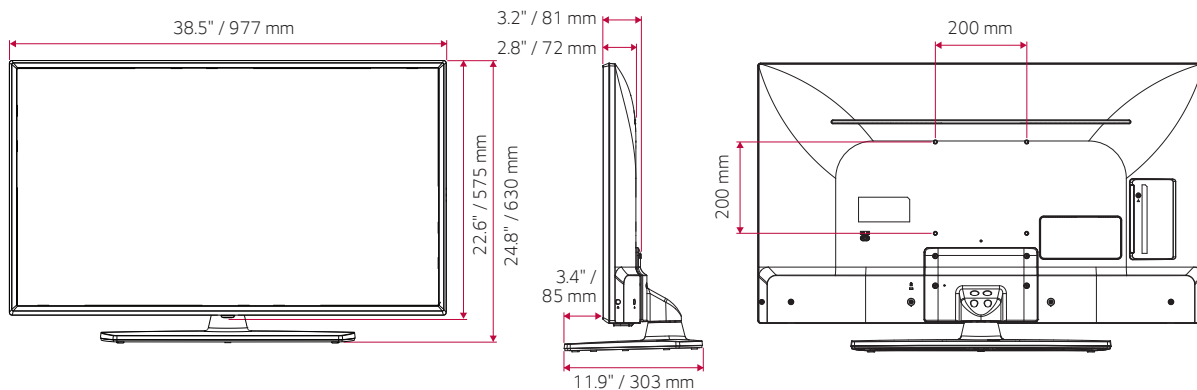

Pro:Centric Value Hospitality TV with Pro:Idiom
LT560H SERIES

DIMENSIONS

49"

43"

32"

Design and specifications are subject to change without notice. Please contact your LG sales team to verify before ordering.