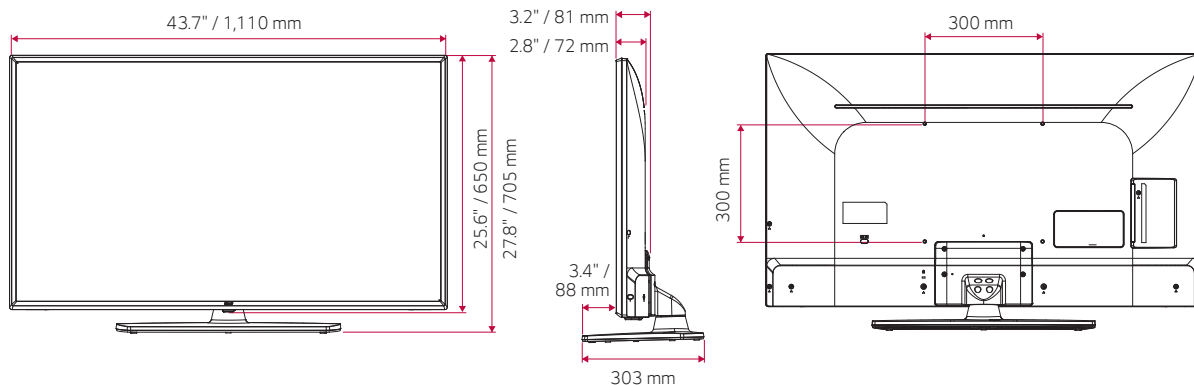

Pro:Centric Value Hospitality TV with Pro:Idiom
LT560H SERIES

DIMENSIONS

49"

43"

32"

Design and specifications are subject to change without notice. Please contact your LG sales team to verify before ordering.