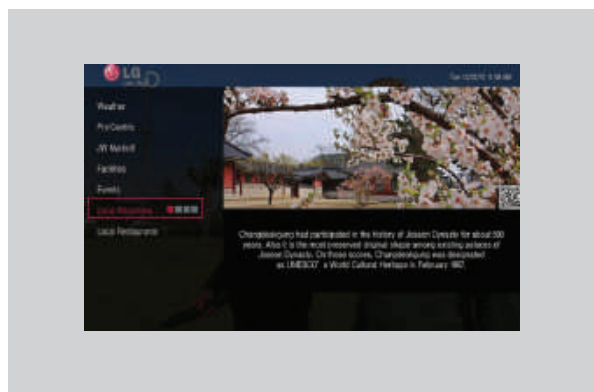

Pro:Centric Application (PCA) provides basic, easy-to-use templates that can be selected based on customer preference.

Customizable Template & Pages

Choose alternative looks for billboards based on your preferences, and edit multiple sections with up to 40 pages of billboards by yourself with this web-based tool.