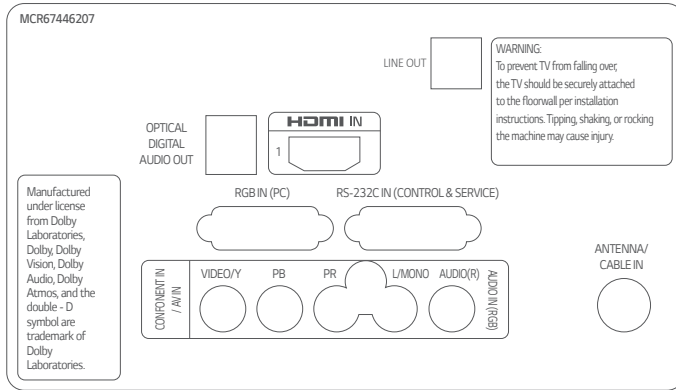

Commercial Lite Guestroom TV

LT340H SERIES

CONNECTIVITY

49" / 43" / 40" / 32"

* Dimensions and jack panels (read/side) may differ from the above image. Please contact your LG sales representative to verify before ordering.