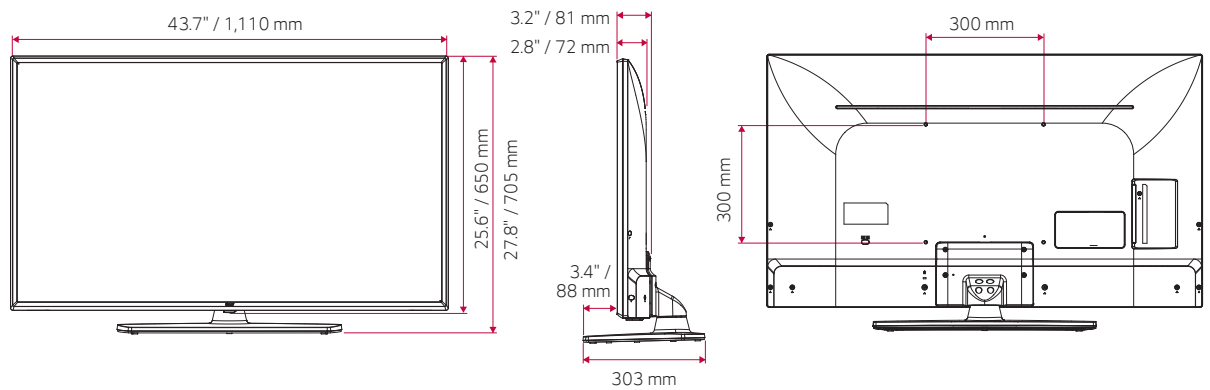

Commercial Lite Guestroom TV

LT340H SERIES

DIMENSIONS

32"

43"

49"