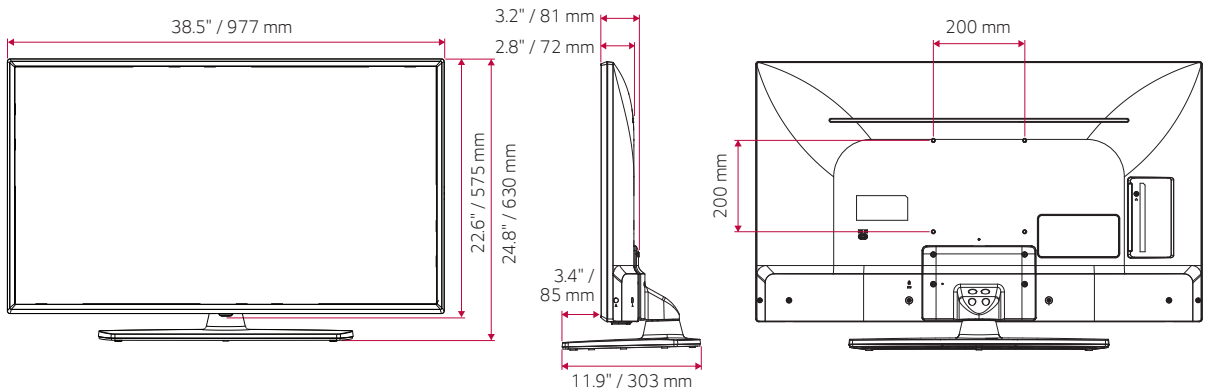

Commercial Lite Guestroom TV

LT340H SERIES

DIMENSIONS

32"

43"

49"