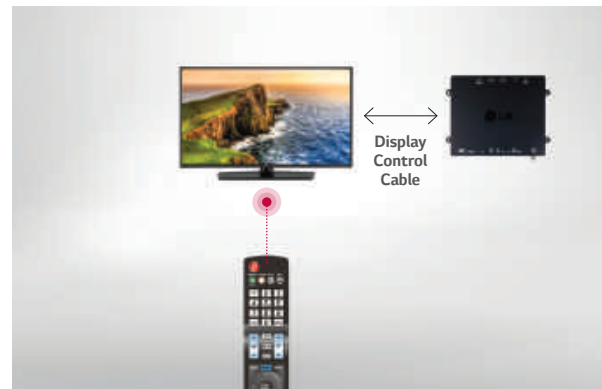

IR Pass Through and Control

Connect an LG commercial set top box to the TV to create a system that can provide Pro:Centric® functionality, as well as either RF or IP content delivery.*