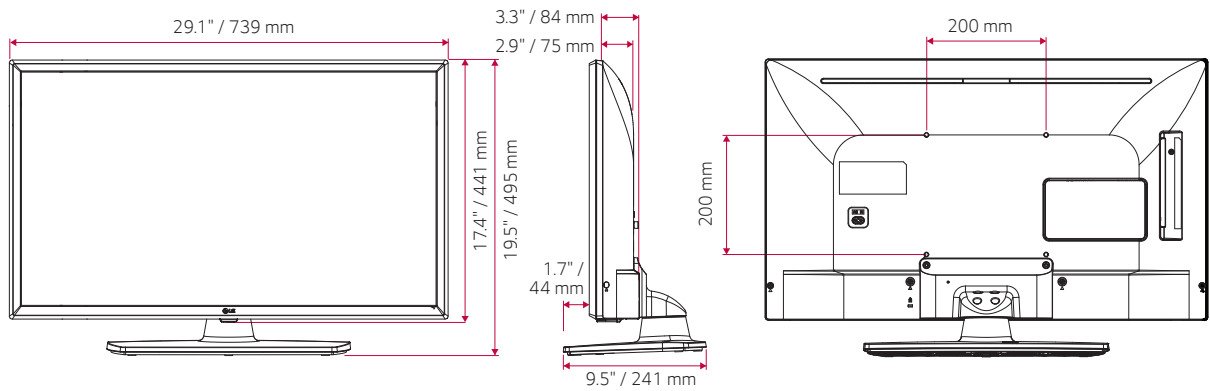

Commercial Lite Guestroom TV

LT340H SERIES

DIMENSIONS

32"