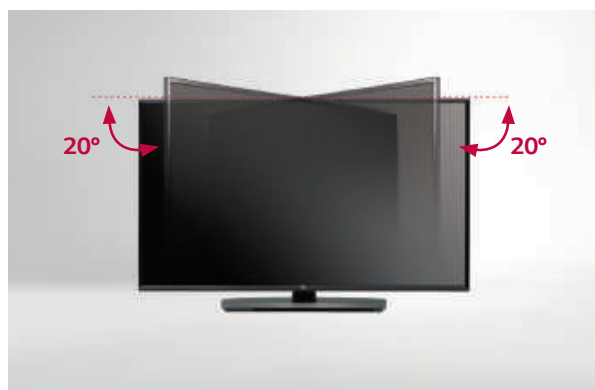

Commercial Swivel Stand

The LT340H commercial grade stand swivels to allow guests to view the TV from virtually any angle and can easily be fastened to a tabletop for security purposes.