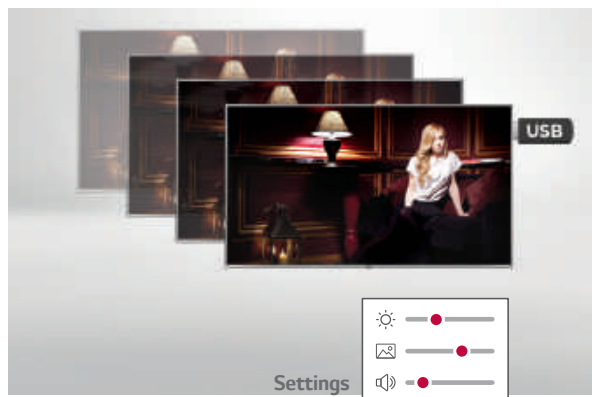

Commercial Lite Guestroom TV LT340H SERIES

SIMPLE AND EFFECTIVE MAINTENANCE

USB Data Cloning

Create a media playlist of your choosing (video, music, and/or images), save it to a USB memory device, and then simply connect the USB memory device to the TV to stream your playlist sequentially.