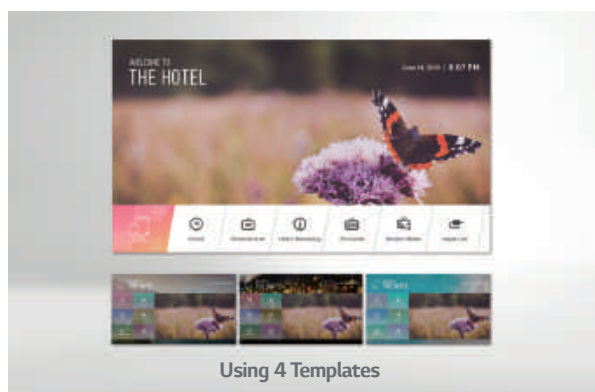

Public Display Mode

From channel selection to volume level, you can control the TV settings in your hotel's common areas. Public Display Mode also enables restoration of your hotel's default settings on the TVs when required.