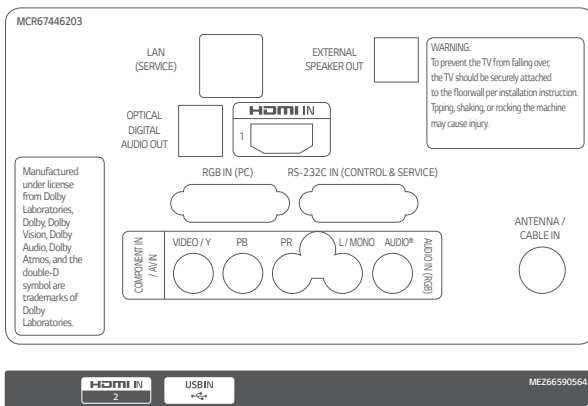

DIMENSIONS

32"

43"

49"

CONNECTIVITY

49" / 43"

32"

* Dimensions & jack panels (read/side) may differ from the above image. Please contact your LG sales team to verify before ordering.