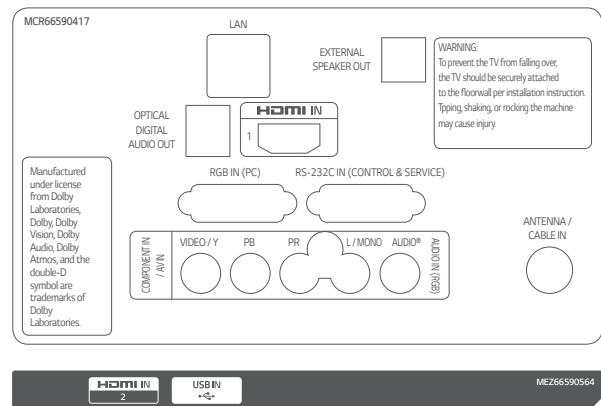

DIMENSIONS

32"

43"

49"

CONNECTIVITY

49" / 43"

32"

* Dimensions & jack panels (read/side) may differ from the above image. Please contact your LG sales team to verify before ordering.