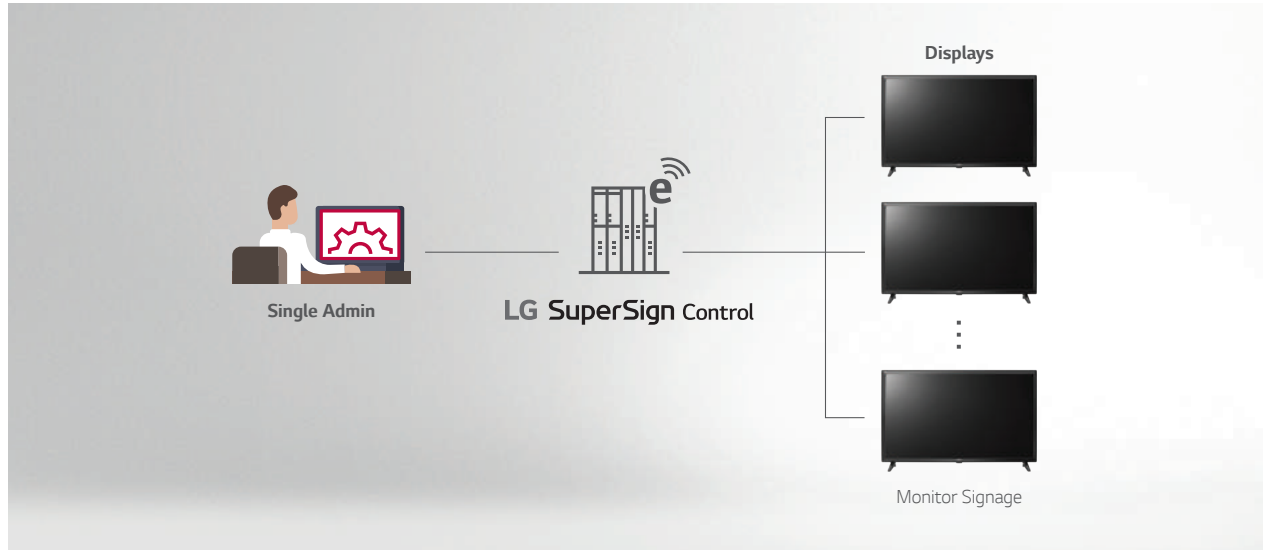

Commercial Full HD TV Signage

LT340C Series

LG Commercial Lite TVs are specially designed for hospitality and business. Your guests and customers will welcome the LT340C's user-friendly interfaces and superb image and video quality.

LT340C SERIES

VALUE-ADDED SOFTWARE SOLUTION

SuperSign Control

SuperSign Control is a basic control software that enables oversight of up to 100 displays from one account and single server. Essential factors such as power, volume and scheduling can be adjusted remotely with supported firmware updates.

SIMPLE CONTENT MANAGEMENT

USB Data Cloning

USB data cloning enables more efficient management of multiple displays for optimal operation and viewing. For content management updates, users simply copy data to a USB in one display and then easily distribute it to other displays through a USB plug-in.

Power and Network in One Line

Our WOL (Wake-on LAN) enables users to send a message throughout the network to power on displays. This feature greatly simplifies the installation and maintenance processes as only a single wire is required for power and network connection.