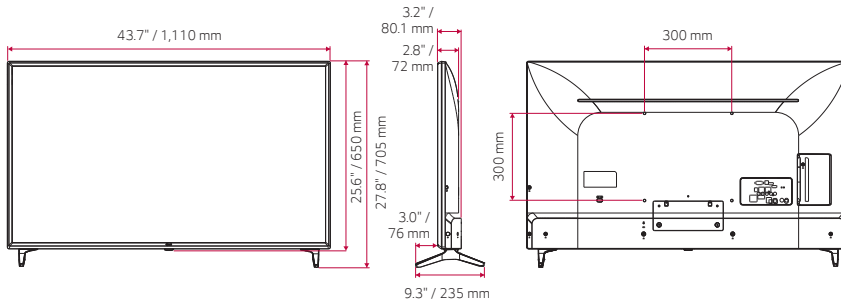

SPECIFICATIONS

		49LT340COUB	43LT340COUB	32LT340CBUB
MECHANICAL	Stand Type	2 Pole	2 Pole	2 Pole
	Front Color	Ceramic Black	Ceramic Black	Ceramic Black
	Weight without Stand	24.9 lbs / 11.3 kg	17.6 lbs / 8.0 kg	10.7 lbs / 4.85 kg
	Weight with Stand	25.1 lbs / 11.4 kg	17.9 lbs / 8.1 kg	10.8 lbs / 4.9 kg
	Weight in Shipping	29.5 lbs / 13.4 kg	23.1 lbs / 10.5 kg	13.4 lbs / 6.1 kg
	Size without Stand (depth to back side VESA mount)	43.7" x 25.6" x 2.8" 1,110 x 650 x 72 mm	38.5" x 22.6" x 2.8" 977 x 575 x 72 mm	29.1" x 17.4" x 2.9" 739 x 441 x 75 mm
	Size without Stand (depth to lower back side speaker)	43.7" x 25.6" x 3.2" 1,110 x 650 x 81 mm	38.5" x 22.6" x 3.2" 977 x 575 x 81 mm	29.1" x 17.4" x 3.3" 739 x 441 x 84 mm
	Size with Stand	43.7" x 27.8" x 9.3" / 1,110 x 705 x 235 mm	38.5" x 24.2" x 7.4" / 977 x 615 x 187 mm	29.1" x 18.6" x 6.6" / 739 x 472 x 168 mm
	Size in Shipping	47.0" x 30.3" x 6.2" / 1,193 x 770 x 158 mm	41.7" x 26.0" x 6.0" / 1,060 x 660 x 152 mm	32.0" x 20.1" x 5.6" / 812 x 510 x 142 mm
	VESA Compatible	300 x 300	200 x 200	200 x 200
POWER	Power Supply (Voltage, Hz)	120 V / 50-60 Hz	120 V / 50-60 Hz	120 V / 50-60 Hz
	Power Consumption (Max)	100 W	85 W	48 W
	Standby Power Consumption	Under 0.3 W	Under 0.3 W	Under 0.3 W
CERTIFICATIONS	Safety	UL	UL	UL
	EMC	FCC	FCC	FCC
OTHER	UPC	7 19192 63064 2	7 19192 63065 9	7 19192 63066 6
	Warranty	Two-Year Limited Warranty	Two-Year Limited Warranty	Two-Year Limited Warranty

DIMENSIONS

32"

43"

49"

CONNECTIVITY

49" / 43"

32"

* Dimensions & jack panels (read/side) may differ from the above image. Please contact your LG sales team to verify before ordering.