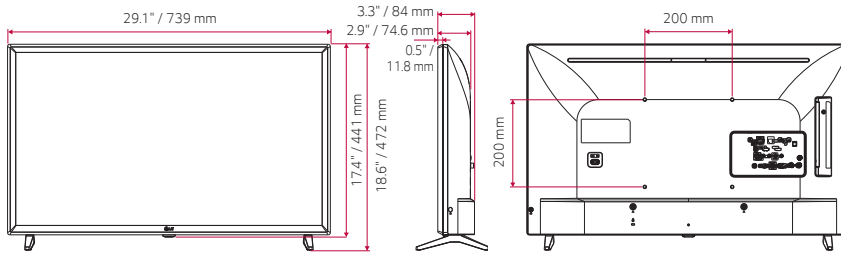

SPECIFICATIONS

		49LT340COUB	43LT340COUB	32LT340CBUB
MECHANICAL	Stand Type	2 Pole	2 Pole	2 Pole
	Front Color	Ceramic Black	Ceramic Black	Ceramic Black
	Weight without Stand	24.9 lbs / 11.3 kg	17.6 lbs / 8.0 kg	10.7 lbs / 4.85 kg
	Weight with Stand	25.1 lbs / 11.4 kg	17.9 lbs / 8.1 kg	10.8 lbs / 4.9 kg
	Weight in Shipping	29.5 lbs / 13.4 kg	23.1 lbs / 10.5 kg	13.4 lbs / 6.1 kg
	Size without Stand (depth to back side VESA mount)	43.7" x 25.6" x 2.8" 1,110 x 650 x 72 mm	38.5" x 22.6" x 2.8" 977 x 575 x 72 mm	29.1" x 17.4" x 2.9" 739 x 441 x 75 mm
	Size without Stand (depth to lower back side speaker)	43.7" x 25.6" x 3.2" 1,110 x 650 x 81 mm	38.5" x 22.6" x 3.2" 977 x 575 x 81 mm	29.1" x 17.4" x 3.3" 739 x 441 x 84 mm
	Size with Stand	43.7" x 27.8" x 9.3" / 1,110 x 705 x 235 mm	38.5" x 24.2" x 7.4" / 977 x 615 x 187 mm	29.1" x 18.6" x 6.6" / 739 x 472 x 168 mm
	Size in Shipping	47.0" x 30.3" x 6.2" / 1,193 x 770 x 158 mm	41.7" x 26.0" x 6.0" / 1,060 x 660 x 152 mm	32.0" x 20.1" x 5.6" / 812 x 510 x 142 mm
	VESA Compatible	300 x 300	200 x 200	200 x 200
POWER	Power Supply (Voltage, Hz)	120 V / 50-60 Hz	120 V / 50-60 Hz	120 V / 50-60 Hz
	Power Consumption (Max)	100 W	85 W	48 W
	Standby Power Consumption	Under 0.3 W	Under 0.3 W	Under 0.3 W
CERTIFICATIONS	Safety	UL	UL	UL
	EMC	FCC	FCC	FCC
OTHER	UPC	7 19192 63064 2	7 19192 63065 9	7 19192 63066 6
	Warranty	Two-Year Limited Warranty	Two-Year Limited Warranty	Two-Year Limited Warranty

DIMENSIONS

32"

43"

49"

CONNECTIVITY

49" / 43"

32"

* Dimensions & jack panels (read/side) may differ from the above image. Please contact your LG sales team to verify before ordering.