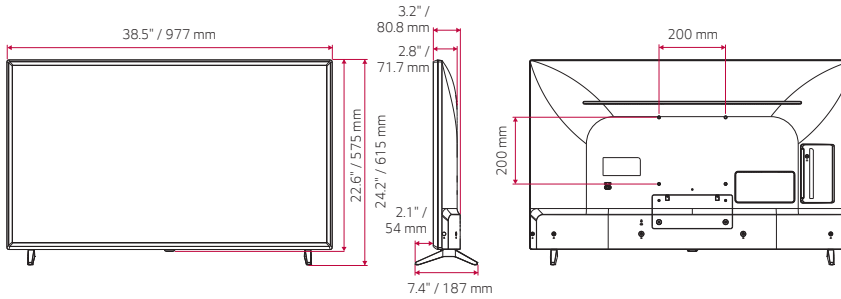

SPECIFICATIONS

		49LT340COUB	43LT340COUB	32LT340CBUB
MECHANICAL	Stand Type	2 Pole	2 Pole	2 Pole
	Front Color	Ceramic Black	Ceramic Black	Ceramic Black
	Weight without Stand	24.9 lbs / 11.3 kg	17.6 lbs / 8.0 kg	10.7 lbs / 4.85 kg
	Weight with Stand	25.1 lbs / 11.4 kg	17.9 lbs / 8.1 kg	10.8 lbs / 4.9 kg
	Weight in Shipping	29.5 lbs / 13.4 kg	23.1 lbs / 10.5 kg	13.4 lbs / 6.1 kg
	Size without Stand (depth to back side VESA mount)	43.7" x 25.6" x 2.8" 1,110 x 650 x 72 mm	38.5" x 22.6" x 2.8" 977 x 575 x 72 mm	29.1" x 17.4" x 2.9" 739 x 441 x 75 mm
	Size without Stand (depth to lower back side speaker)	43.7" x 25.6" x 3.2" 1,110 x 650 x 81 mm	38.5" x 22.6" x 3.2" 977 x 575 x 81 mm	29.1" x 17.4" x 3.3" 739 x 441 x 84 mm
	Size with Stand	43.7" x 27.8" x 9.3" / 1,110 x 705 x 235 mm	38.5" x 24.2" x 7.4" / 977 x 615 x 187 mm	29.1" x 18.6" x 6.6" / 739 x 472 x 168 mm
	Size in Shipping	47.0" x 30.3" x 6.2" / 1,193 x 770 x 158 mm	41.7" x 26.0" x 6.0" / 1,060 x 660 x 152 mm	32.0" x 20.1" x 5.6" / 812 x 510 x 142 mm
	VESA Compatible	300 x 300	200 x 200	200 x 200
POWER	Power Supply (Voltage, Hz)	120 V / 50-60 Hz	120 V / 50-60 Hz	120 V / 50-60 Hz
	Power Consumption (Max)	100 W	85 W	48 W
	Standby Power Consumption	Under 0.3 W	Under 0.3 W	Under 0.3 W
CERTIFICATIONS	Safety	UL	UL	UL
	EMC	FCC	FCC	FCC
OTHER	UPC	7 19192 63064 2	7 19192 63065 9	7 19192 63066 6
	Warranty	Two-Year Limited Warranty	Two-Year Limited Warranty	Two-Year Limited Warranty

DIMENSIONS

32"

43"

49"

CONNECTIVITY

49" / 43"

32"

* Dimensions & jack panels (read/side) may differ from the above image. Please contact your LG sales team to verify before ordering.