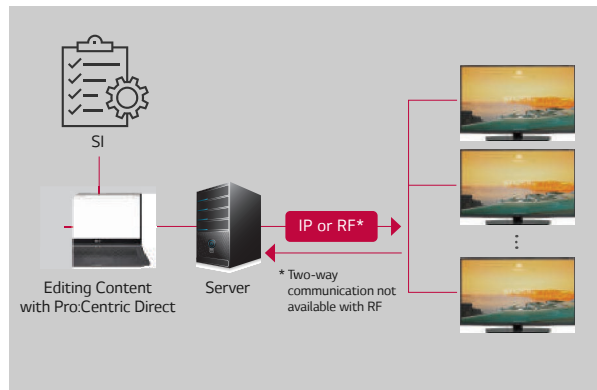

Pro:Centric Direct Hospitality UHD TV with Pro:Idiom UT560H9 SERIES

KEY FEATURES*

Pro:Idiom

DRM (digital rights management) technology unlocks access to premium content to help assure rapid and broad deployment of HDTV and other high-value digital content.

4K Upscaler

Enjoy Full HD content with 4K UHD quality. The 4K upscaler automatically upgrades Full HD content to UHD through a simple six-step process.

Pro:Centric Direct

Pro:Centric Direct is a hotel content management system that provides simple editing tools and various solutions such as one-click service and IP network-based remote management. Hoteliers can easily edit the user interface, provide customized service and manage all the property's TVs efficiently.

* Actual UI may differ from what is shown here
When PCS400R and PCD 2.0 are in use, the PCD feature works even in RF infrastructure.

4K Resolution

UHD delivers a resolution four times higher than that of Full HD, which creates a more realistic and immersive television viewing experience. The stunning 8.3 million pixels create flawless images with incredibly vivid detail.

* Screen images are for illustrative purposes only.

Pro:Centric Direct Hospitality UHD TV with Pro:Idiom UT560H9 SERIES

KEY FEATURES*

EZ-Manager

EZ-Manager provides a convenient installation function to automatically choose settings for the Pro:Centric TV without any extra configuration.