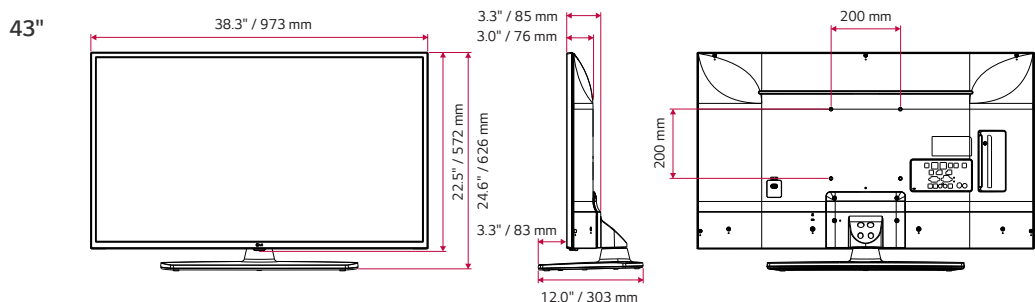

Pro:Centric Direct Hospitality UHD TV with Pro:Idiom UT560H9 SERIES

DIMENSIONS

Design and specifications are subject to change without notice. Please contact your LG sales team to verify before ordering.