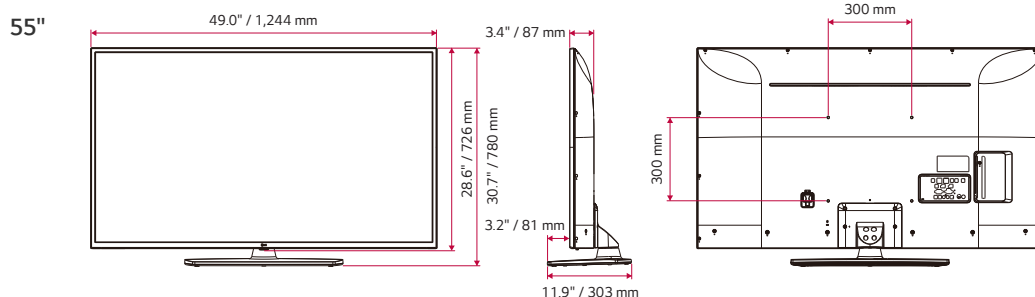

Pro:Centric Direct Hospitality UHD TV with Pro:Idiom UT560H9 SERIES

DIMENSIONS

Design and specifications are subject to change without notice. Please contact your LG sales team to verify before ordering.