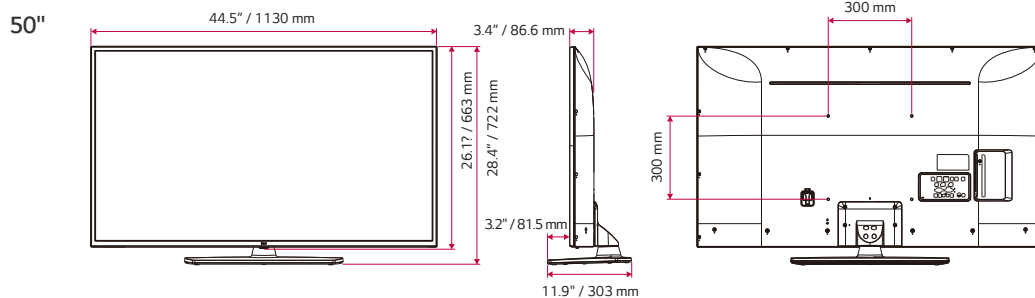

Pro:Centric Direct Hospitality UHD TV with Pro:Idiom UT560H9 SERIES

DIMENSIONS

Design and specifications are subject to change without notice. Please contact your LG sales team to verify before ordering.