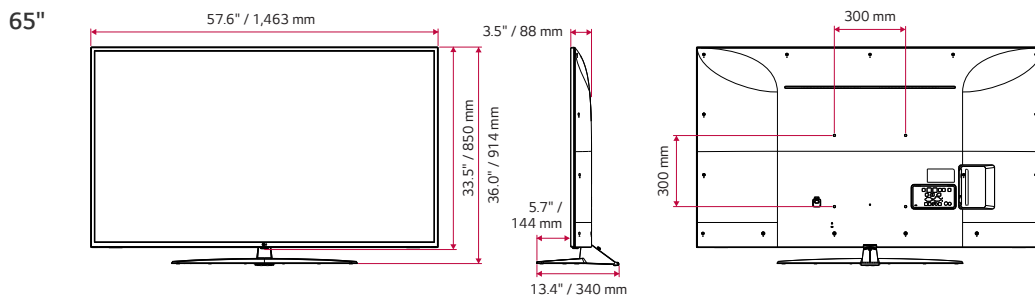

Pro:Centric Direct Hospitality UHD TV with Pro:Idiom UT560H9 SERIES

DIMENSIONS

Design and specifications are subject to change without notice. Please contact your LG sales team to verify before ordering.