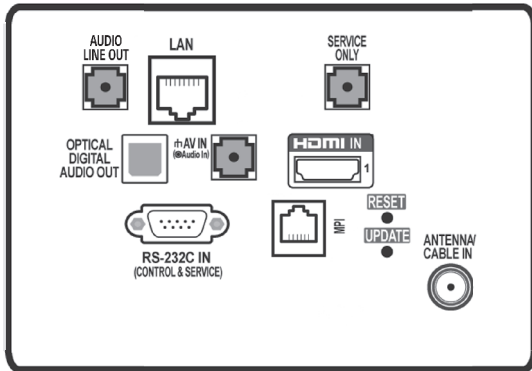

CONNECTIVITY

REAR

65" / 55" / 50" / 43"