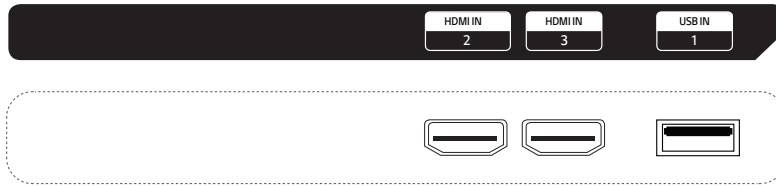

Design and specifications are subject to change without notice. Please contact your LG sales team to verify before ordering.

CONNECTIVITY

REAR

65" / 55" / 50" / 43"

SIDE

Design and specifications are subject to change without notice. Please contact your LG sales team to verify before ordering.