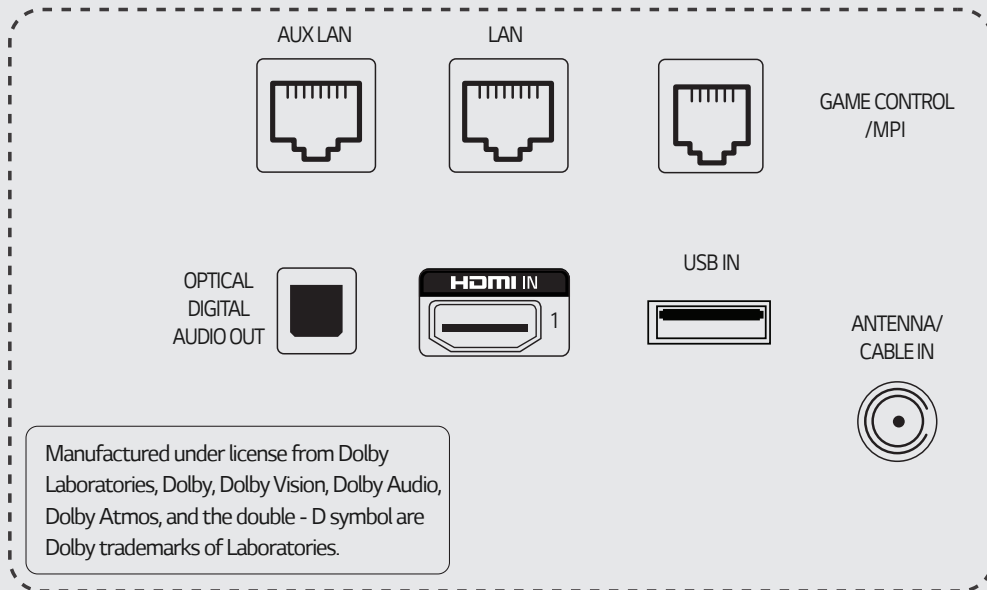

CONNECTIVITY

75" / 65" / 55" / 50"

REAR