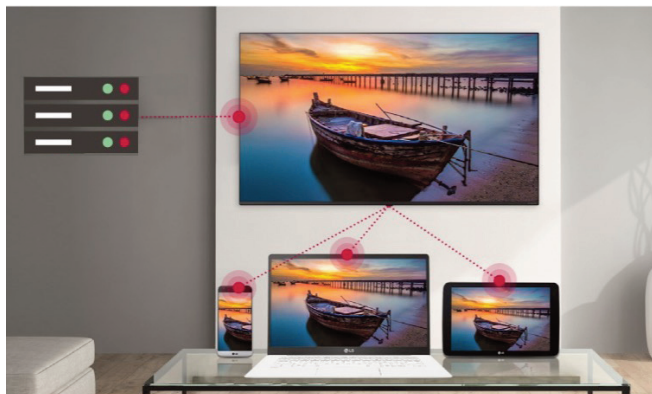

* Actual UI may differ from what is shown here.
When PCS400R and PCD 2.0 are in use, the PCD feature works even in RF infrastructure.

Easy Access to Netflix Application with Pro:Centric Direct

Hotel guests can enjoy their favorite Netflix shows thanks to the Netflix Application service supported within Pro:Centric Direct. Guest Netflix subscription is required, or sign-up to a free trial. Must be installed by approved LG SI Partner.

- * webOS 5.0 only
- * Property Management System required
- * Usage statistics reporting required

Elegant Slim Design

The UR770H series features a slim bezel that is designed to blend into any interior to enhance the décor of the environment in which it's installed to deliver an immersive viewing experience.

All images are for illustrative purposes only

SoftAP Virtual Wi-Fi Capability

Software-enabled Access Point (SoftAP) is a "virtual" Wi-Fi feature that uses the TV as a wireless hotspot, enabling guests to connect their own devices. It supports Bridge Mode, allowing administrators to manage in-room SoftAP information such as signal level, SoftAP passwords, etc.

Welcome Screen and Instant On

To provide a more personalized and welcoming experience, the UR770H series Welcome Screen features a broader range of programable greeting messages, while Instant On, a high-speed loading system, enables users to enjoy content immediately after turning on the TV.