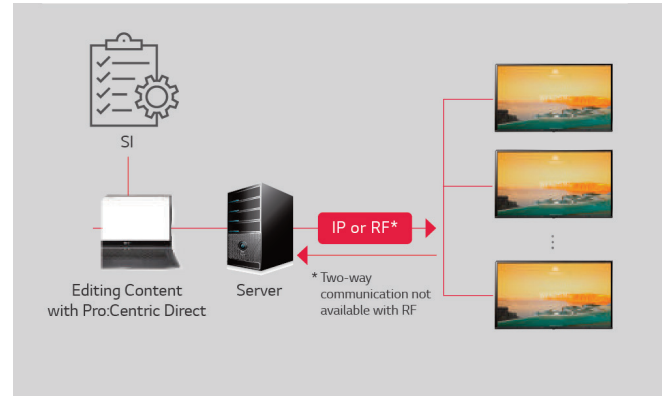

Design	Stand Type	1 Pole Stand (75"/65" : Fixed, 55"/50" : Swivel)
Display	Inch	75" / 65" / 55" / 50"
	Resolutions	3840 × 2160 (UHD)
Solution		Pro:Centric (Smart, Direct, V), Quick Menu

Pro:Idiom®

DRM (Digital Rights Management) technology unlocks access to premium content to help assure rapid and broad deployment of HDTV and other high-value digital content.

Pro:Centric Direct

Pro:Centric Direct is a hotel content management system that provides simple editing tools and various solutions such as one-click service and IP network-based remote management. Hoteliers can easily edit the user interface, provide customized service and manage all property's TVs efficiently.

* Actual UI may differ from what is shown here.
When PCS400R and PCD 2.0 are in use, the PCD feature works even in RF infrastructure.

Easy Access to Netflix Application with Pro:Centric Direct

Hotel guests can enjoy their favorite Netflix shows thanks to the Netflix Application service supported within Pro:Centric Direct. Guest Netflix subscription is required, or sign-up to a free trial. Must be installed by approved LG SI Partner.

All images are for illustrative purposes only

SoftAP Virtual Wi-Fi Capability

Software-enabled Access Point (SoftAP) is a "virtual" Wi-Fi feature that uses the TV as a wireless hotspot, enabling guests to connect their own devices. It supports Bridge Mode, allowing administrators to manage in-room SoftAP information such as signal level, SoftAP passwords, etc.