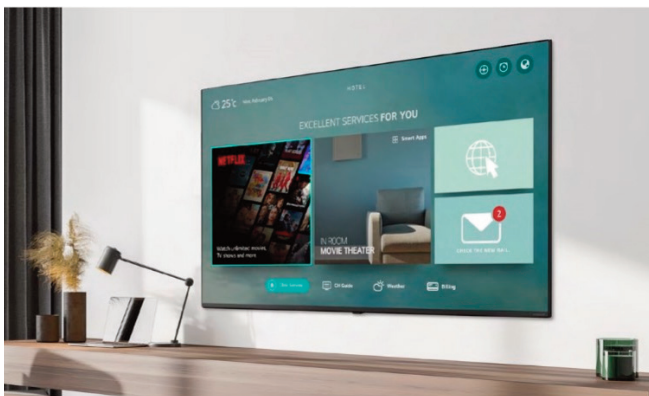

Easy Access to Netflix Application with Pro:Centric Direct

Hotel guests can enjoy their favorite Netflix shows thanks to the Netflix Application service supported within Pro:Centric Direct. Guest Netflix subscription is required, or sign-up to a free trial. Must be installed by approved LG SI Partner.

- webOS 5.0 only
- Property Management System required
- Usage statistics reporting required