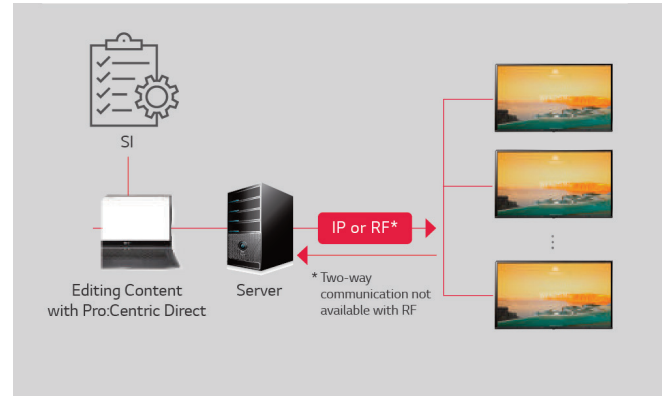

The UR760H9 Series features an Ultra HD Smart TV that supports Pro:Centric Direct, LG's HTML application that offers customizable tools for LG's system Integrator partners to create unique, interactive application experiences. The UR760H9 Series also supports Smart Share, Screen Share, and Pro:Idiom[®] digital rights management.

Pro:Idiom®

DRM (Digital Rights Management) technology unlocks access to premium content to help assure rapid and broad deployment of HDTV and other high-value digital content.

Pro:Centric Direct

Pro:Centric Direct is a hotel content management system that provides simple editing tools and various solutions such as one-click service and IP network-based remote management. Hoteliers can easily edit the user interface, provide customized service and manage all property's TVs efficiently.*

All images are for illustrative purposes only

SoftAP Virtual Wi-Fi Capability

Software-enabled Access Point (SoftAP) is a "virtual" Wi-Fi feature that uses the TV as a wireless hotspot, enabling guests to connect their own devices. It supports Bridge Mode, allowing administrators to manage in-room SoftAP information such as signal level, SoftAP passwords, etc.*