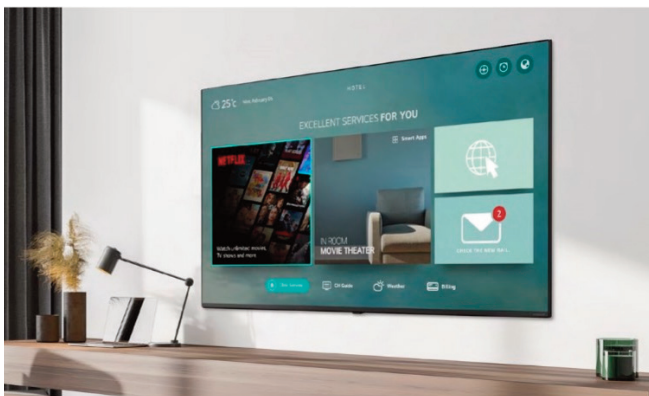

Pro:Idiom®

DRM (Digital Rights Management) technology unlocks access to premium content to help assure rapid and broad deployment of HDTV and other high-value digital content.

Pro:Centric Direct

Pro:Centric Direct is a hotel content management system that provides simple editing tools and various solutions such as one-click service and IP network-based remote management. Hoteliers can easily edit the user interface, provide customized service and manage all property's TVs efficiently.*

* Actual UI may differ from what is shown here.

Easy Access to Netflix Application with Pro:Centric Direct

Hotel guests can enjoy their favorite Netflix shows thanks to the Netflix Application service supported within Pro:Centric Direct. Guest Netflix subscription is required, or sign-up to a free trial. Must be installed by approved LG SI Partner.*

* webOS 5.0 only / Property Management System required / Usage statistics reporting required

Elegant Slim Design

The UR760H9 series features a slim bezel that is designed to blend into any interior to enhance the décor of the environment in which it's installed to deliver an immersive viewing experience.

All images are for illustrative purposes only

SoftAP Virtual Wi-Fi Capability

Software-enabled Access Point (SoftAP) is a "virtual" Wi-Fi feature that uses the TV as a wireless hotspot, enabling guests to connect their own devices. It supports Bridge Mode, allowing administrators to manage in-room SoftAP information such as signal level, SoftAP passwords, etc.*