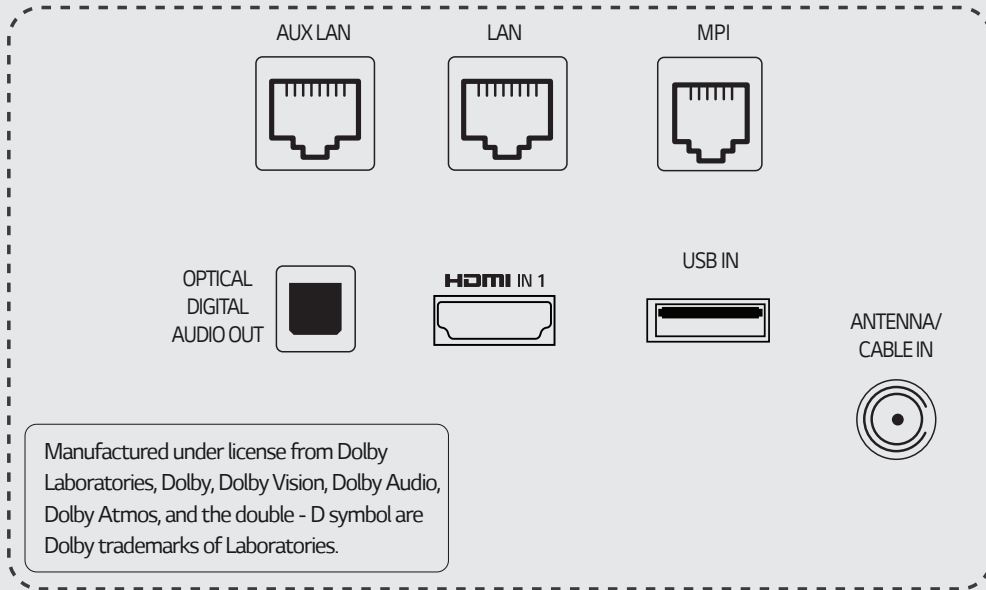

CONNECTIVITY

75" / 65" / 55" / 50"

REAR