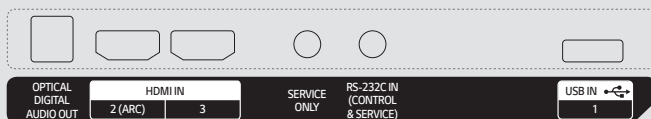

* The availability of the 'LG ConnectedCare' service differs by region is sold separately. Contact the LG sales representative in your region for more details.

CONNECTIVITY

86"

Rear

Side

75" / 65" / 55" / 50" / 43"