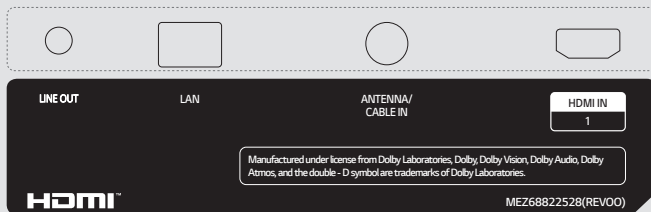

REAL-TIME LG ConnectedCare SERVICE

Maintenance is easy and fast with the optional LG ConnectedCare* service, a cloud service solution provided by LG. It remotely manages the status of displays in client workplaces for fault diagnosis and remote-control services, supporting the stable operation of clients' businesses.

* The availability of the 'LG ConnectedCare' service differs by region is sold separately. Contact the LG sales representative in your region for more details.

CONNECTIVITY

86"

Rear

Side

75" / 65" / 55" / 50" / 43"