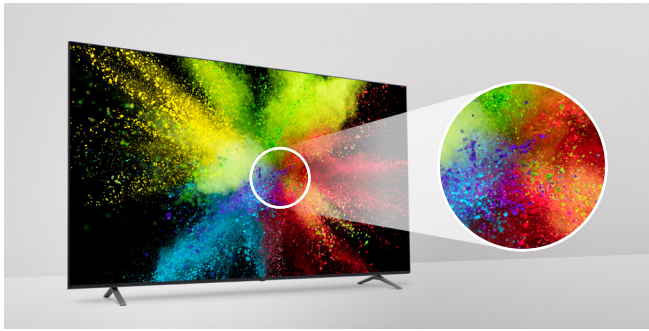

SUPERB PICTURE WITH ULTRA HD RESOLUTION

With the resolution that is 4 times higher than Full HD, this model makes the color and details of the contents more vivid and realistic. In addition, the LG IPS panel provides a clear view of the picture contents even at extremely wide viewing angles.