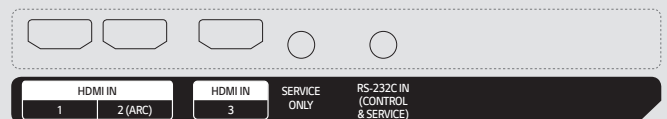

* Jack Panels may differ from the above image, so please contact LG sales team to verify before ordering.