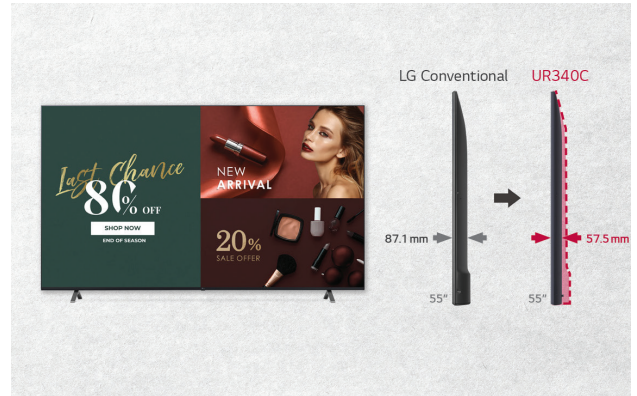

* All images in this datasheet are for illustrative purposes only.

TV Signage UR340C9 Series

LG UHD Signage for Live TV & Promotional Messaging

4K Ultra HD Resolution

Slim Design

Non Wi-Fi Model

Voice Recognition

UR340C9 Series

Sizes	86" / 75" / 65" / 55" / 50" / 43"
Screen Resolution	3,840 x 2,160 (UHD)
Operation Time	16 Hours / 7 Days
Brightness	330 nits (86"/75")
	400 nits (65"/55"/50")
	300 nits (43")
Built-in Speakers	10 W + 10 W

Ultra HD Resolution Delivers Superb Picture Quality

Ultra HD resolution is four times FHD for content that is vivid and highly detailed. In addition, the UR340C series supports HDR10 to deliver more intense color reproduction and deeper black levels that can improve image contrast.