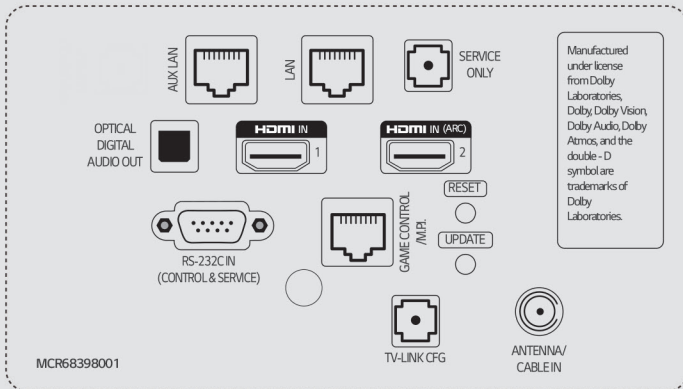

65" / 55" / 50" / 43"

Rear