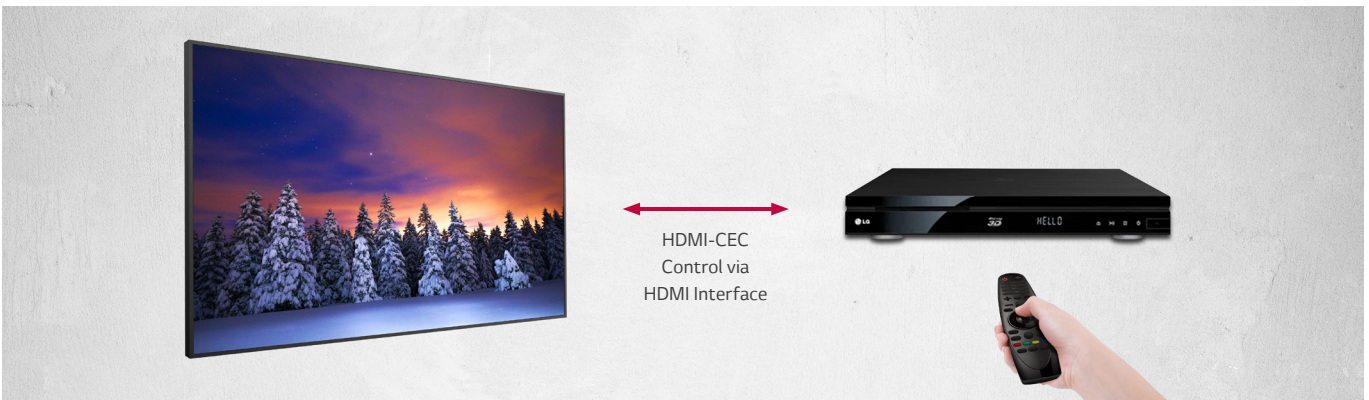

www.knitec.com

 Built-in Speakers

 High Brightness

Brightness 500 nits

Wi-Fi Built-in Wi-Fi / Bluetooth

Speaker Built-in Speaker (10 W + 10 W)

Elegant Slim Design

The UM5J series features a slim bezel that is designed to blend into any interior to enhance the décor of the environment in which it's installed and deliver an immersive viewing experience.

Ultra HD Resolution Delivers Superb Picture Quality

Ultra HD resolution is four times FHD for content that is vivid and highly detailed.

Built-in Speakers

Built-in speakers eliminate the need to purchase and install external speakers while delivering supporting audio to enrich content and immerse viewers.

* Internal Built-in Speaker Support (L/R max 10 W)

High Brightness

With a brightness rating of 500 nits the UM5J series displays deliver brilliant content and attract attention, making these displays an ideal choice for a wide variety of businesses, including retail and corporate.