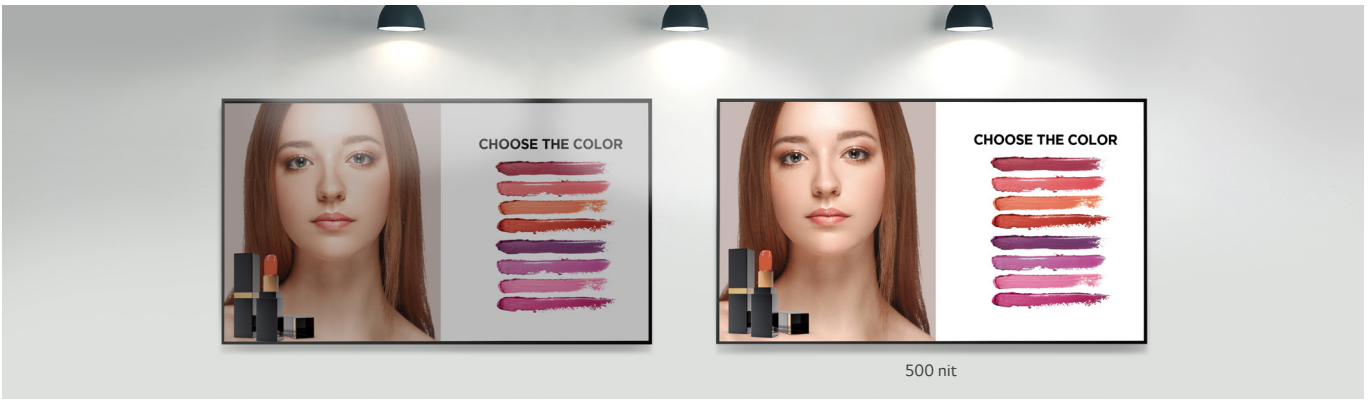

www.knitec.com

 Built-in Speakers

 High Brightness

Brightness 500 nits

Wi-Fi Built-in Wi-Fi / Bluetooth

Speaker Built-in Speaker (10 W + 10 W)

Elegant Slim Design

The UM5J series features a slim bezel that is designed to blend into any interior to enhance the décor of the environment in which it's installed and deliver an immersive viewing experience.

Ultra HD Resolution Delivers Superb Picture Quality

Ultra HD resolution is four times FHD for content that is vivid and highly detailed.

Built-in Speakers

Built-in speakers eliminate the need to purchase and install external speakers while delivering supporting audio to enrich content and immerse viewers.

* Internal Built-in Speaker Support (L/R max 10 W)

High Brightness

With a brightness rating of 500 nits the UM5J series displays deliver brilliant content and attract attention, making these displays an ideal choice for a wide variety of businesses, including retail and corporate.