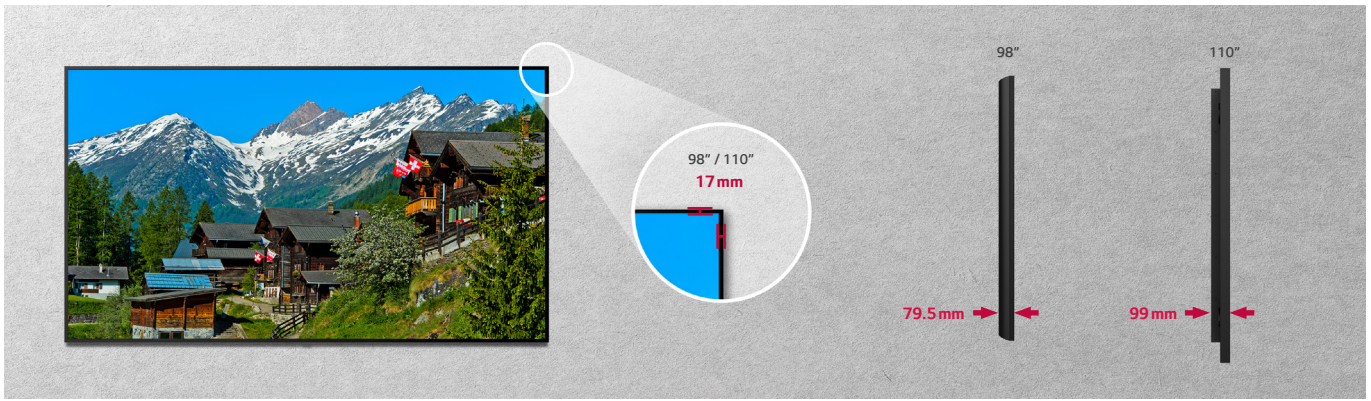

www.knitec.com

 Built-in Speakers

 High Brightness

Brightness 500 nits

Wi-Fi Built-in Wi-Fi / Bluetooth

Speaker Built-in Speaker (10 W + 10 W)

Elegant Slim Design

The UM5J series features a slim bezel that is designed to blend into any interior to enhance the décor of the environment in which it's installed and deliver an immersive viewing experience.