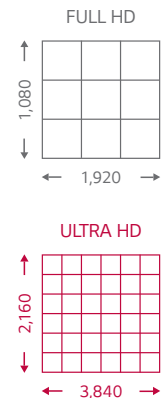

www.knitec.com

 Built-in Speakers

 High Brightness

Brightness 500 nits

Wi-Fi Built-in Wi-Fi / Bluetooth

Speaker Built-in Speaker (10 W + 10 W)

Elegant Slim Design

The UM5J series features a slim bezel that is designed to blend into any interior to enhance the décor of the environment in which it's installed and deliver an immersive viewing experience.