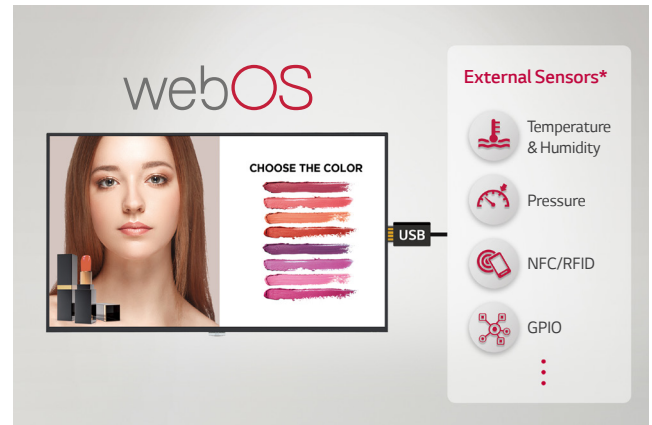

* Tilt installation of up to 30 degrees facedown is supported.
(In conditions within 30°C temperature, 50% humidity)

EASY INSTALLATION

Screen Rotation

This series automatically detects its orientation (landscape or portrait mode) in the initial installation step, so manual rotation set-up process isn't required. The direction of the onscreen menu and background contents will be already set when you turn on a display at first.

Fine Adjustment

This series is equipped with a "horizontal sensor" which shows users how the device is oriented, so that it can be precisely installed.

webOS SMART SIGNAGE PLATFORM

High-Performance with webOS