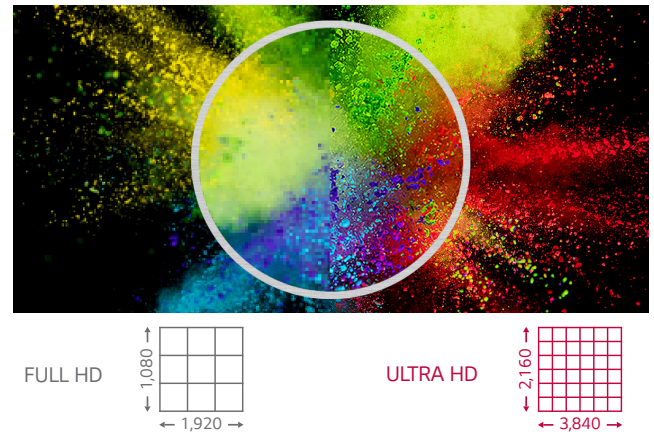

* The images listed are for reference only and the actual reflection can be different.

ULTRA HD Resolution

With the resolution that is 4 times higher than FHD, it makes the color and details of the contents more vivid and realistic. In addition, the wide viewing angle applied with an IPS panel provides a spectacular picture even when viewed from extreme angles.