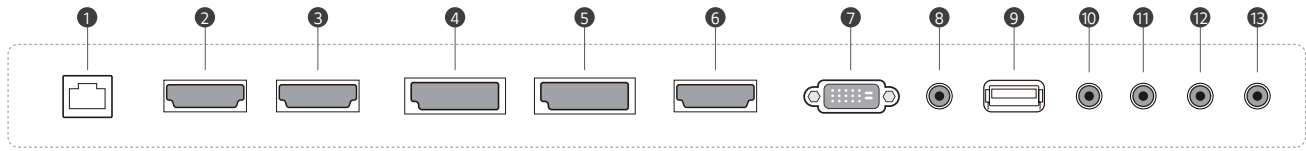

DIMENSIONS

65"

55"

49"

CONNECTIVITY

- 1 LAN
- 2 HDMI IN1
- 3 HDMI IN2
- 4 DP IN
- 5 DP OUT
- 6 HDMI IN3
- 7 DVI-D IN
- 8 IR & LIGHT SENSOR
- 9 USB IN
- 10 AUDIO IN
- 11 AUDIO OUT
- 12 RS-232C IN
- 13 RS-232C OUT