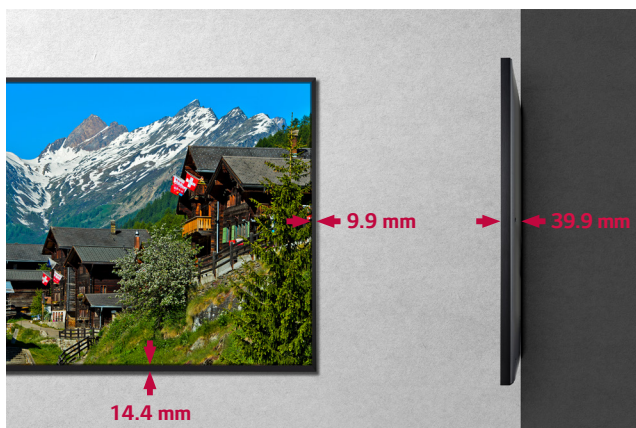

SLEEK AND PRACTICAL DESIGN

Narrow Bezel & Slim Depth

This series is thin in bezel size and thickness, which saves space and enables easy installation. In addition, it increases the immersive experience from the screen and provides a sophisticated design, improving the décor of the space where the product is installed.