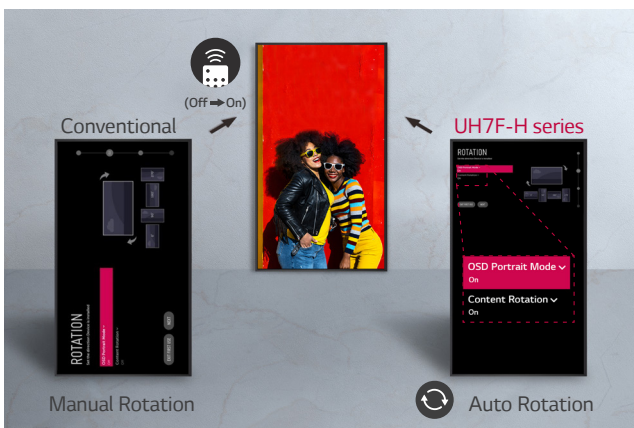

* Tilt installation of up to 30 degrees facedown is supported.
(In conditions within 30°C temperature, 50% humidity)

EASY INSTALLATION

Screen Rotation

This series automatically detects its orientation (landscape or portrait mode) in the initial installation step, so manual rotation set-up process isn't required. The direction of the onscreen menu and background contents will be already set when you turn on a display at first.

Fine Adjustment

This series is equipped with a "horizontal sensor" which shows users how the device is oriented, so that it can be precisely installed.

webOS SMART SIGNAGE PLATFORM

High-Performance with webOS