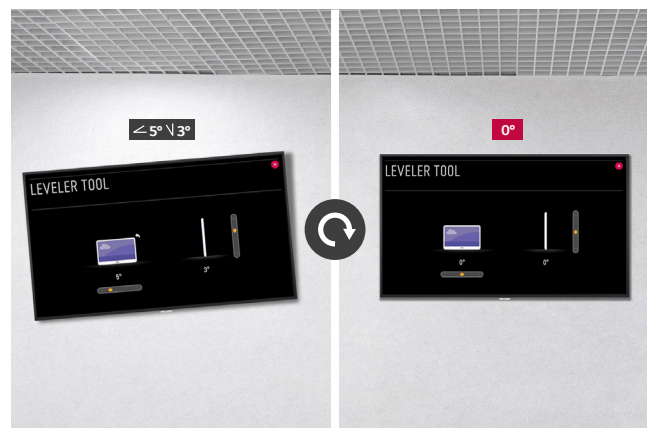

SLEEK AND PRACTICAL DESIGN

Narrow Bezel & Slim Depth

This series is thin in bezel size and thickness, which saves space and enables easy installation. In addition, it increases the immersive experience from the screen and provides a sophisticated design, improving the décor of the space where the product is installed.

PRODUCT RELIABILITY

IP5x Certified Design

The IP5x Dust-Proof Certification ensures that the product is protected from dust, reducing the risk of performance degradation.

30° Tilting Installation

For the user's comfort viewing, UH7F-H supports the installation with up to 30 degrees of tilt* when it is installed at high places.

* Tilt installation of up to 30 degrees facedown is supported.
(In conditions within 30°C temperature, 50% humidity)

EASY INSTALLATION

Screen Rotation

This series automatically detects its orientation (landscape or portrait mode) in the initial installation step, so manual rotation set-up process isn't required. The direction of the onscreen menu and background contents will be already set when you turn on a display at first.

Fine Adjustment

This series is equipped with a "horizontal sensor" which shows users how the device is oriented, so that it can be precisely installed.

webOS SMART SIGNAGE PLATFORM

High-Performance with webOS