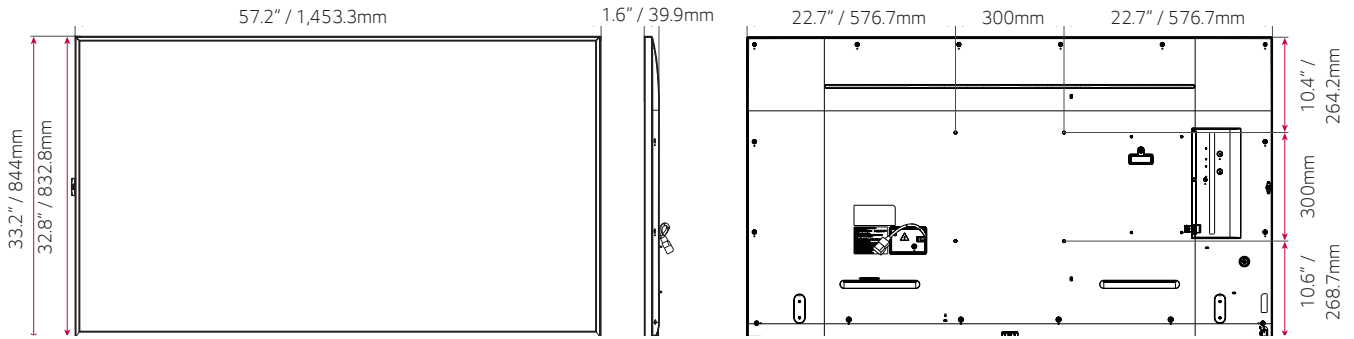

DIMENSIONS

65"