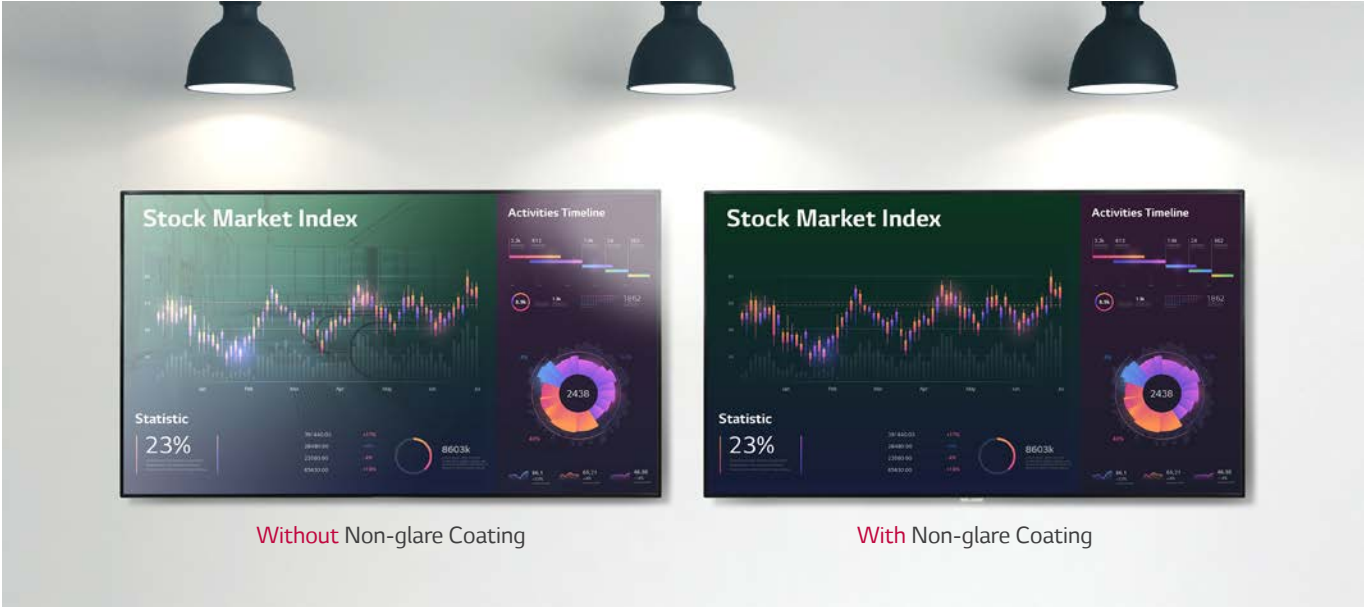

# LG UHD Large Screen Signage

Large Screen Size

Clear View with Non-glare Coating

4K UHD Superb Picture Quality

webOS Smart Platform

Meeting Room Solution

Easy Management

# SUPERB PICTURE QUALITY

## ULTRA HD Resolution

With the resolution that is 4 times higher than FHD, it makes the color and details of the contents more vivid and realistic. In addition, the wide viewing angle applied with an IPS panel, provides vivid, clear contents viewable even at wide angles.