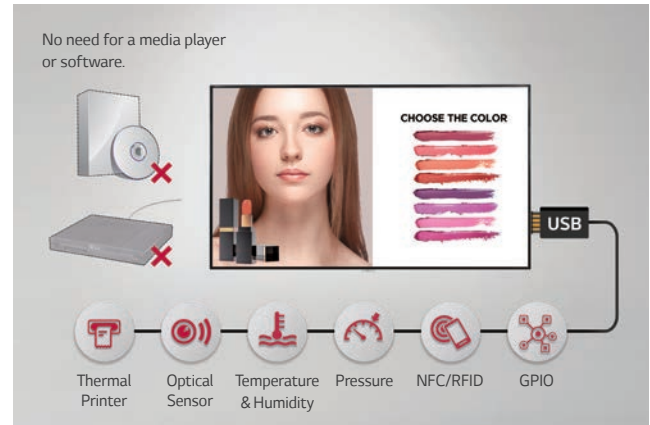

webOS SMART SIGNAGE PLATFORM

High-Performance with webOS

Built-in Quad Core System on Chip can execute several tasks at once while providing smooth content playback without the need for a media player. Also, LG webOS smart signage platform enhances user convenience with intuitive user interface and simple app development tools.

Various Sensor Applications

LG webOS smart signage platform supports connections with external sensors such as GPIO, NFC/RFID, temperature sensors, etc, via USB plug-in. There is no need to purchase additional software or media players for creating value-added solutions.