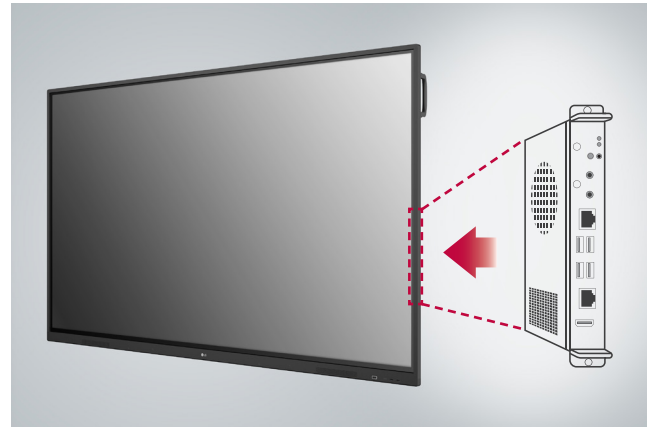

Built-in OPS Slot

For more expanded functions, the TR3DJ series supports Open Pluggable Specification (OPS) slots, allowing you to mount an OPS device easily and conveniently to the back of the digital board without the hassle of connecting to an external device.