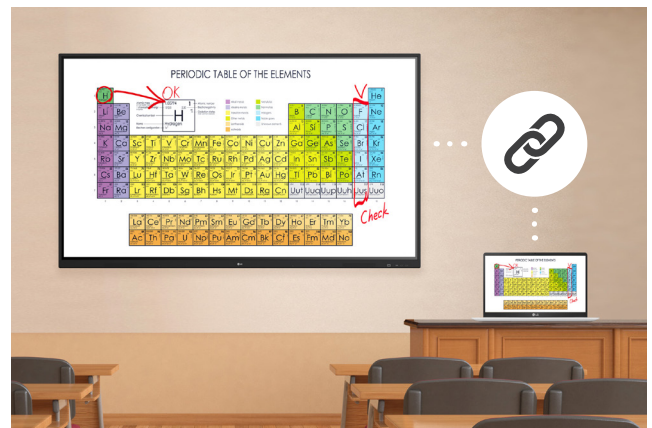

Easy Writing Experience

The TR3DJ series allows you to write and annotate on virtually any input source to deliver a more efficient and smooth writing experience.