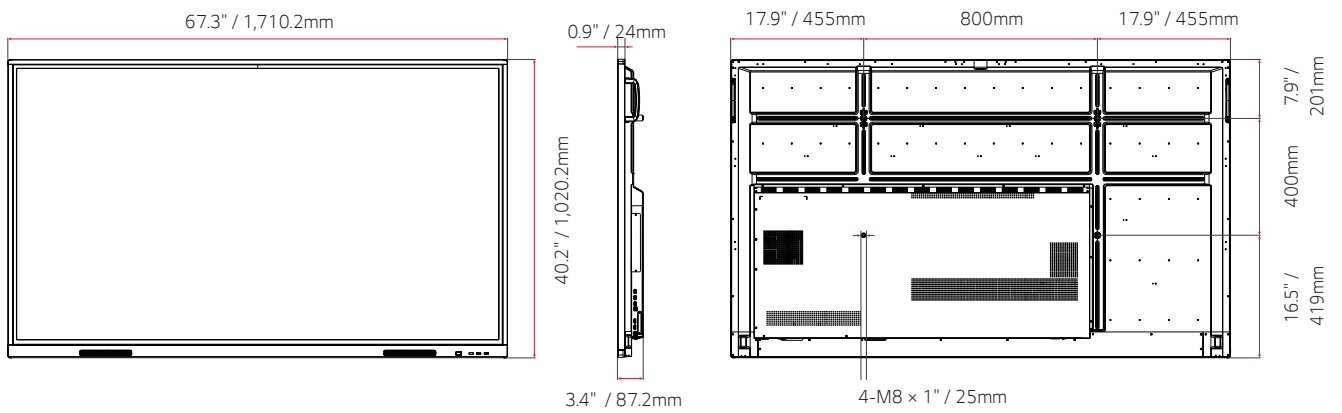

## DIMENSIONS

86"

75"

65"

	MODEL	86TR3DJ	75TR3DJ	65TR3DJ
PANEL	Screen Size	86"	75"	65"
	Panel Technology	IPS	IPS	IPS
	Back Light Type	Direct	Direct	Direct
	Aspect Ratio	16:9	16:9	16:9
	Native Resolution	3840 x 2160 (UHD)	3840 x 2160 (UHD)	3840 x 2160 (UHD)
	Refresh Rate	60Hz	60Hz	60Hz
	Brightness (Typ)	350 nits	350 nits	350 nits
	Contrast Ratio	1200:1	1200:1	1200:1
	Color gamut	NTSC 68%	NTSC 68%	NTSC 68%
	Viewing Angle (H x V)	178° X 178°	178° X 178°	178° X 178°
	Color Depth	10bit, 1.07Billion colors	10bit, 1.07Billion colors	10bit, 1.07Billion colors
	Response Time	8ms (G to G)	8ms (G to G)	8ms (G to G)
	Surface Treatment(Haze)	Anti Glare, 7H(Mohs)	Anti Glare, 7H(Mohs)	Anti Glare, 7H(Mohs)
	Lifetime Operation	30,000 Hrs	30,000 Hrs	30,000 Hrs
Operation Hours (Hours/Day)	16/7	16/7	16/7	
Portrait / Landscape	Landscape Only	Landscape Only	Landscape Only	
TOUCH	Available object size for touch	≥3 mm	≥3 mm	≥3 mm
	Reponse Time	≤60 ms (Android) ≤100 ms (Windows)	≤60 ms (Android) ≤100 ms (Windows)	≤60 ms (Android) ≤100 ms (Windows)
	Accuracy	±2 mm	±2 mm	±2 mm
	Interface	USB 2.0	USB 2.0	USB 2.0
	Protection Glass Thickness	4T (Anti-Glare)	4T (Anti-Glare)	4T (Anti-Glare)
	Protection Glass Trans- mission	87%	87%	87%
	Operating System Support	Windows XP/7/8/10, Linux, Mac, Android (WindowsXP/Linux/Mac support one point touch)	Windows XP/7/8/10, Linux, Mac, Android (WindowsXP/Linux/Mac support one point touch)	Windows XP/7/8/10, Linux, Mac, Android (WindowsXP/Linux/Mac support one point touch)
Multi touch point	Max 20 Points	Max 20 Points	Max 20 Points	
SOUND	Built-in Speakers	10W x 2	10W x 2	10W x 2
	HDMI In	Yes (3), HDCP2.2/1.4	Yes (3), HDCP2.2/1.4	Yes (3), HDCP2.2/1.4
CONNECTIVITY	Analog RGB In	Yes (1)	Yes (1)	Yes (1)
	Audio In	Yes (1)	Yes (1)	Yes (1)
	RS232C In	Yes (1)	Yes (1)	Yes (1)
	RJ45 (LAN)	Yes (1)	Yes (1)	Yes (1)
	USB In	USB3.0 Type A(3) USB2.0 Type A(3)	USB3.0 Type A(3) USB2.0 Type A(3)	USB3.0 Type A(3) USB2.0 Type A(3)
	Audio Out	Optical (1)	Optical (1)	Optical (1)
	Touch USB Out	Yes (2)	Yes (2)	Yes (2)
MECHANICAL	Bezel Color	Black	Black	Black
	Bezel Width	18.9 / 18.9 / 18.9 / 45.7 mm	18.9 / 18.9 / 18.9 / 45.7 mm	18.9 / 18.9 / 18.9 / 45.7 mm
	Weight	148.7 lbs / 67.5 kg	117.1 lbs / 53.1 kg	85.4 lbs / 38.8 kg
	Shipping Weight	190.9 lbs / 86.6 kg	154.0 lbs / 69.9 kg	106.9 lbs / 48.5 kg
	Monitor Dimension (W x H x D)	77.0 x 45.7 x 3.4 in 1957 x 1160 x 87 mm	67.3 x 40.2 x 3.4 in 1710 x 1020 x 87 mm	58.6 x 35.3 x 3.4 in 1489 x 897 x 87 mm
	Carton Dimensions (W x H x D) (Box outer size)	83.1 x 50.5 x 11.0 in 2112 x 1283 x 280 mm	73.2 x 44.9 x 11.0 in 1860 x 1140 x 280 mm	64.1 x 39.6 x 8.2 in 1628 x 1005 x 208 mm
	Handle	Yes	Yes	Yes
	Stand	No	No	No
	VESA™ Standard Mount Interface	800 x 600mm	800 x 400mm	600 x 400mm
	Operation Temperature	32° to 104° F / 0° to 40° C	32° to 104° F / 0° to 40° C	32° to 104° F / 0° to 40° C
	Operation Humidity	10% to 80%	10% to 80%	10% to 80%
	OPS type compatible	Yes (Slot)	Yes (Slot)	Yes (Slot)
	OPS Power built in	Yes	Yes	Yes
FEATURES	Internal Memory	16 GB	16 GB	16 GB
	Built-in Wi-Fi	Yes (Removable)	Yes	Yes
	Power Indicator	Yes	Yes	Yes
	Local Key Operation	Yes	Yes	Yes
	Fanless Design	Yes	Yes	Yes
	Android Version	Android 8.0	Android 8.0	Android 8.0
Screen Share	Yes (Screenshare pro)	Yes (Screenshare pro)	Yes (Screenshare pro)	
POWER	Power Supply	100-240 Vac, 50/60 Hz	100-240 Vac, 50/60 Hz	100-240 Vac, 50/60 Hz
	Power Type	Built-In Power	Built-In Power	Built-In Power
	Power Consumption (Typ)	370W	260W	180W
	Power Consumption (Max)		350W	300W
"WARRANTY & OTHER"	Power Consumption (Off)	Less than 0.5W	Less than 0.5W	Less than 0.5W
	Warranty	3 Year Limited	3 Year Limited	3 Year Limited
	FCC (Regulatory)	Class "A"	Class "A"	Class "A"
	CE (Regulatory)	Yes	Yes	Yes
	ErP (Environmental)	Yes	Yes	Yes
Basic Accessories	Power Cord (3m), USB Cable (5m), HDMI Cable (3m), Writing Pen (x2), User Manual, Quick Start Guide, Remote Control (batteries incl.), Wi-Fi module	Power Cord (3m), USB Cable (5m), HDMI Cable (3m), Writing Pen (x2), User Manual, Quick Start Guide, Remote Control (batteries incl.), Wi-Fi module	Power Cord (3m), USB Cable (5m), HDMI Cable (3m), Writing Pen (x2), User Manual, Quick Start Guide, Remote Control (batteries incl.), Wi-Fi module	