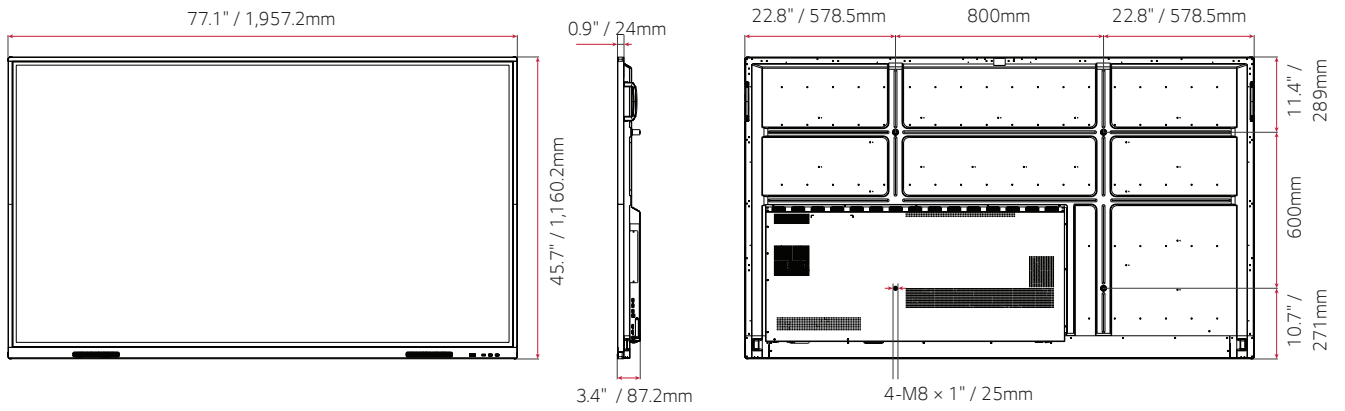

## DIMENSIONS

86"

75"

65"

	MODEL	86TR3DJ	75TR3DJ	65TR3DJ
PANEL	Screen Size	86"	75"	65"
	Panel Technology	IPS	IPS	IPS
	Back Light Type	Direct	Direct	Direct
	Aspect Ratio	16:9	16:9	16:9
	Native Resolution	3840 x 2160 (UHD)	3840 x 2160 (UHD)	3840 x 2160 (UHD)
	Refresh Rate	60Hz	60Hz	60Hz
	Brightness (Typ)	350 nits	350 nits	350 nits
	Contrast Ratio	1200:1	1200:1	1200:1
	Color gamut	NTSC 68%	NTSC 68%	NTSC 68%
	Viewing Angle (H x V)	178° X 178°	178° X 178°	178° X 178°
	Color Depth	10bit, 1.07Billion colors	10bit, 1.07Billion colors	10bit, 1.07Billion colors
	Response Time	8ms (G to G)	8ms (G to G)	8ms (G to G)
	Surface Treatment(Haze)	Anti Glare, 7H(Mohs)	Anti Glare, 7H(Mohs)	Anti Glare, 7H(Mohs)
	Lifetime Operation	30,000 Hrs	30,000 Hrs	30,000 Hrs
Operation Hours (Hours/Day)	16/7	16/7	16/7	
Portrait / Landscape	Landscape Only	Landscape Only	Landscape Only	
TOUCH	Available object size for touch	≥3 mm	≥3 mm	≥3 mm
	Reponse Time	≤60 ms (Android) ≤100 ms (Windows)	≤60 ms (Android) ≤100 ms (Windows)	≤60 ms (Android) ≤100 ms (Windows)
	Accuracy	±2 mm	±2 mm	±2 mm
	Interface	USB 2.0	USB 2.0	USB 2.0
	Protection Glass Thickness	4T (Anti-Glare)	4T (Anti-Glare)	4T (Anti-Glare)
	Protection Glass Trans- mission	87%	87%	87%
	Operating System Support	Windows XP/7/8/10, Linux, Mac, Android (WindowsXP/Linux/Mac support one point touch)	Windows XP/7/8/10, Linux, Mac, Android (WindowsXP/Linux/Mac support one point touch)	Windows XP/7/8/10, Linux, Mac, Android (WindowsXP/Linux/Mac support one point touch)
Multi touch point	Max 20 Points	Max 20 Points	Max 20 Points	
SOUND	Built-in Speakers	10W x 2	10W x 2	10W x 2
	HDMI In	Yes (3), HDCP2.2/1.4	Yes (3), HDCP2.2/1.4	Yes (3), HDCP2.2/1.4
CONNECTIVITY	Analog RGB In	Yes (1)	Yes (1)	Yes (1)
	Audio In	Yes (1)	Yes (1)	Yes (1)
	RS232C In	Yes (1)	Yes (1)	Yes (1)
	RJ45 (LAN)	Yes (1)	Yes (1)	Yes (1)
	USB In	USB3.0 Type A(3) USB2.0 Type A(3)	USB3.0 Type A(3) USB2.0 Type A(3)	USB3.0 Type A(3) USB2.0 Type A(3)
	Audio Out	Optical (1)	Optical (1)	Optical (1)
	Touch USB Out	Yes (2)	Yes (2)	Yes (2)
MECHANICAL	Bezel Color	Black	Black	Black
	Bezel Width	18.9 / 18.9 / 18.9 / 45.7 mm	18.9 / 18.9 / 18.9 / 45.7 mm	18.9 / 18.9 / 18.9 / 45.7 mm
	Weight	148.7 lbs / 67.5 kg	117.1 lbs / 53.1 kg	85.4 lbs / 38.8 kg
	Shipping Weight	190.9 lbs / 86.6 kg	154.0 lbs / 69.9 kg	106.9 lbs / 48.5 kg
	Monitor Dimension (W x H x D)	77.0 x 45.7 x 3.4 in 1957 x 1160 x 87 mm	67.3 x 40.2 x 3.4 in 1710 x 1020 x 87 mm	58.6 x 35.3 x 3.4 in 1489 x 897 x 87 mm
	Carton Dimensions (W x H x D) (Box outer size)	83.1 x 50.5 x 11.0 in 2112 x 1283 x 280 mm	73.2 x 44.9 x 11.0 in 1860 x 1140 x 280 mm	64.1 x 39.6 x 8.2 in 1628 x 1005 x 208 mm
	Handle	Yes	Yes	Yes
	Stand	No	No	No
	VESA™ Standard Mount Interface	800 x 600mm	800 x 400mm	600 x 400mm
	Operation Temperature	32° to 104° F / 0° to 40° C	32° to 104° F / 0° to 40° C	32° to 104° F / 0° to 40° C
	Operation Humidity	10% to 80%	10% to 80%	10% to 80%
	OPS type compatible	Yes (Slot)	Yes (Slot)	Yes (Slot)
	OPS Power built in	Yes	Yes	Yes
FEATURES	Internal Memory	16 GB	16 GB	16 GB
	Built-in Wi-Fi	Yes (Removable)	Yes	Yes
	Power Indicator	Yes	Yes	Yes
	Local Key Operation	Yes	Yes	Yes
	Fanless Design	Yes	Yes	Yes
	Android Version	Android 8.0	Android 8.0	Android 8.0
Screen Share	Yes (Screenshare pro)	Yes (Screenshare pro)	Yes (Screenshare pro)	
POWER	Power Supply	100-240 Vac, 50/60 Hz	100-240 Vac, 50/60 Hz	100-240 Vac, 50/60 Hz
	Power Type	Built-In Power	Built-In Power	Built-In Power
	Power Consumption (Typ)	370W	260W	180W
	Power Consumption (Max)		350W	300W
"WARRANTY & OTHER"	Power Consumption (Off)	Less than 0.5W	Less than 0.5W	Less than 0.5W
	Warranty	3 Year Limited	3 Year Limited	3 Year Limited
	FCC (Regulatory)	Class "A"	Class "A"	Class "A"
	CE (Regulatory)	Yes	Yes	Yes
	ErP (Environmental)	Yes	Yes	Yes
Basic Accessories	Power Cord (3m), USB Cable (5m), HDMI Cable (3m), Writing Pen (x2), User Manual, Quick Start Guide, Remote Control (batteries incl.), Wi-Fi module	Power Cord (3m), USB Cable (5m), HDMI Cable (3m), Writing Pen (x2), User Manual, Quick Start Guide, Remote Control (batteries incl.), Wi-Fi module	Power Cord (3m), USB Cable (5m), HDMI Cable (3m), Writing Pen (x2), User Manual, Quick Start Guide, Remote Control (batteries incl.), Wi-Fi module	