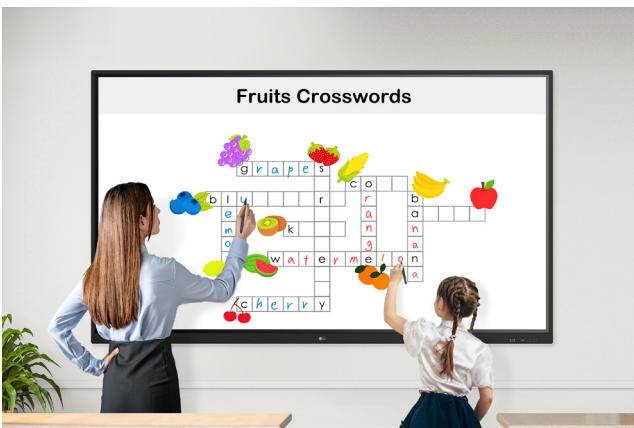

Dual Pen & Dual Color

To better enhance simultaneous use, the stylus pens come in two different colors and two different tip sizes (3mm and 8mm).