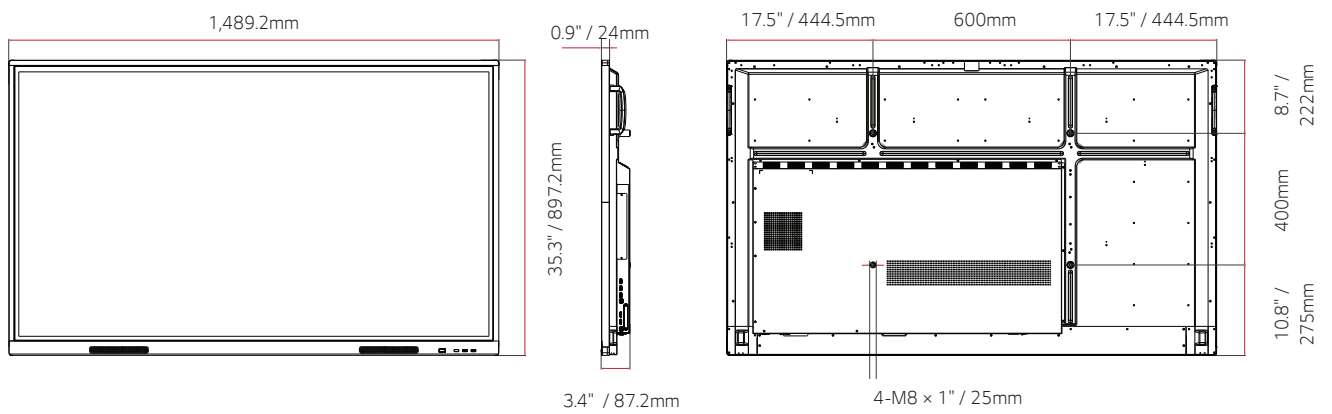

## DIMENSIONS

86"

75"

65"

	MODEL	86TR3DJ	75TR3DJ	65TR3DJ
PANEL	Screen Size	86"	75"	65"
	Panel Technology	IPS	IPS	IPS
	Back Light Type	Direct	Direct	Direct
	Aspect Ratio	16:9	16:9	16:9
	Native Resolution	3840 x 2160 (UHD)	3840 x 2160 (UHD)	3840 x 2160 (UHD)
	Refresh Rate	60Hz	60Hz	60Hz
	Brightness (Typ)	350 nits	350 nits	350 nits
	Contrast Ratio	1200:1	1200:1	1200:1
	Color gamut	NTSC 68%	NTSC 68%	NTSC 68%
	Viewing Angle (H x V)	178° X 178°	178° X 178°	178° X 178°
	Color Depth	10bit, 1.07Billion colors	10bit, 1.07Billion colors	10bit, 1.07Billion colors
	Response Time	8ms (G to G)	8ms (G to G)	8ms (G to G)
	Surface Treatment(Haze)	Anti Glare, 7H(Mohs)	Anti Glare, 7H(Mohs)	Anti Glare, 7H(Mohs)
	Lifetime Operation	30,000 Hrs	30,000 Hrs	30,000 Hrs
Operation Hours (Hours/Day)	16/7	16/7	16/7	
Portrait / Landscape	Landscape Only	Landscape Only	Landscape Only	
TOUCH	Available object size for touch	≥3 mm	≥3 mm	≥3 mm
	Reponse Time	≤60 ms (Android) ≤100 ms (Windows)	≤60 ms (Android) ≤100 ms (Windows)	≤60 ms (Android) ≤100 ms (Windows)
	Accuracy	±2 mm	±2 mm	±2 mm
	Interface	USB 2.0	USB 2.0	USB 2.0
	Protection Glass Thickness	4T (Anti-Glare)	4T (Anti-Glare)	4T (Anti-Glare)
	Protection Glass Trans- mission	87%	87%	87%
	Operating System Support	Windows XP/7/8/10, Linux, Mac, Android (WindowsXP/Linux/Mac support one point touch)	Windows XP/7/8/10, Linux, Mac, Android (WindowsXP/Linux/Mac support one point touch)	Windows XP/7/8/10, Linux, Mac, Android (WindowsXP/Linux/Mac support one point touch)
Multi touch point	Max 20 Points	Max 20 Points	Max 20 Points	
SOUND	Built-in Speakers	10W x 2	10W x 2	10W x 2
	HDMI In	Yes (3), HDCP2.2/1.4	Yes (3), HDCP2.2/1.4	Yes (3), HDCP2.2/1.4
CONNECTIVITY	Analog RGB In	Yes (1)	Yes (1)	Yes (1)
	Audio In	Yes (1)	Yes (1)	Yes (1)
	RS232C In	Yes (1)	Yes (1)	Yes (1)
	RJ45 (LAN)	Yes (1)	Yes (1)	Yes (1)
	USB In	USB3.0 Type A(3) USB2.0 Type A(3)	USB3.0 Type A(3) USB2.0 Type A(3)	USB3.0 Type A(3) USB2.0 Type A(3)
	Audio Out	Optical (1)	Optical (1)	Optical (1)
	Touch USB Out	Yes (2)	Yes (2)	Yes (2)
MECHANICAL	Bezel Color	Black	Black	Black
	Bezel Width	18.9 / 18.9 / 18.9 / 45.7 mm	18.9 / 18.9 / 18.9 / 45.7 mm	18.9 / 18.9 / 18.9 / 45.7 mm
	Weight	148.7 lbs / 67.5 kg	117.1 lbs / 53.1 kg	85.4 lbs / 38.8 kg
	Shipping Weight	190.9 lbs / 86.6 kg	154.0 lbs / 69.9 kg	106.9 lbs / 48.5 kg
	Monitor Dimension (W x H x D)	77.0 x 45.7 x 3.4 in 1957 x 1160 x 87 mm	67.3 x 40.2 x 3.4 in 1710 x 1020 x 87 mm	58.6 x 35.3 x 3.4 in 1489 x 897 x 87 mm
	Carton Dimensions (W x H x D) (Box outer size)	83.1 x 50.5 x 11.0 in 2112 x 1283 x 280 mm	73.2 x 44.9 x 11.0 in 1860 x 1140 x 280 mm	64.1 x 39.6 x 8.2 in 1628 x 1005 x 208 mm
	Handle	Yes	Yes	Yes
	Stand	No	No	No
	VESA™ Standard Mount Interface	800 x 600mm	800 x 400mm	600 x 400mm
	Operation Temperature	32° to 104° F / 0° to 40° C	32° to 104° F / 0° to 40° C	32° to 104° F / 0° to 40° C
	Operation Humidity	10% to 80%	10% to 80%	10% to 80%
	OPS type compatible	Yes (Slot)	Yes (Slot)	Yes (Slot)
	OPS Power built in	Yes	Yes	Yes
FEATURES	Internal Memory	16 GB	16 GB	16 GB
	Built-in Wi-Fi	Yes (Removable)	Yes	Yes
	Power Indicator	Yes	Yes	Yes
	Local Key Operation	Yes	Yes	Yes
	Fanless Design	Yes	Yes	Yes
	Android Version	Android 8.0	Android 8.0	Android 8.0
Screen Share	Yes (Screenshare pro)	Yes (Screenshare pro)	Yes (Screenshare pro)	
POWER	Power Supply	100-240 Vac, 50/60 Hz	100-240 Vac, 50/60 Hz	100-240 Vac, 50/60 Hz
	Power Type	Built-In Power	Built-In Power	Built-In Power
	Power Consumption (Typ)	370W	260W	180W
	Power Consumption (Max)		350W	300W
"WARRANTY & OTHER"	Power Consumption (Off)	Less than 0.5W	Less than 0.5W	Less than 0.5W
	Warranty	3 Year Limited	3 Year Limited	3 Year Limited
	FCC (Regulatory)	Class "A"	Class "A"	Class "A"
	CE (Regulatory)	Yes	Yes	Yes
	ErP (Environmental)	Yes	Yes	Yes
Basic Accessories	Power Cord (3m), USB Cable (5m), HDMI Cable (3m), Writing Pen (x2), User Manual, Quick Start Guide, Remote Control (batteries incl.), Wi-Fi module	Power Cord (3m), USB Cable (5m), HDMI Cable (3m), Writing Pen (x2), User Manual, Quick Start Guide, Remote Control (batteries incl.), Wi-Fi module	Power Cord (3m), USB Cable (5m), HDMI Cable (3m), Writing Pen (x2), User Manual, Quick Start Guide, Remote Control (batteries incl.), Wi-Fi module	