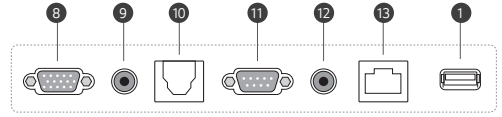

# CONNECTIVITY

Front

Side

Bottom

- ① USB 2.0
- ② USB 3.0
- ③ TOUCH OUT 1

- ④ HDMI IN 1
- ⑤ HDMI IN 2
- ⑥ HDMI IN 3

- ⑦ TOUCH OUT 2
- ⑧ VGA
- ⑨ AUDIO IN

- ⑩ SPDIF
- ⑪ RS-232C IN