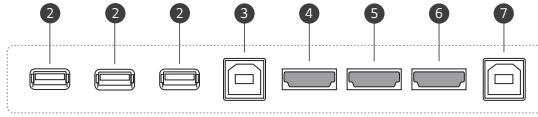

CONNECTIVITY

Side