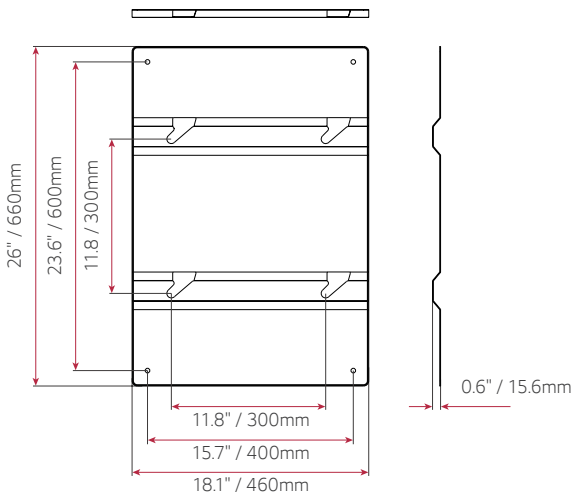

DOUBLE-SIDED BRACKET