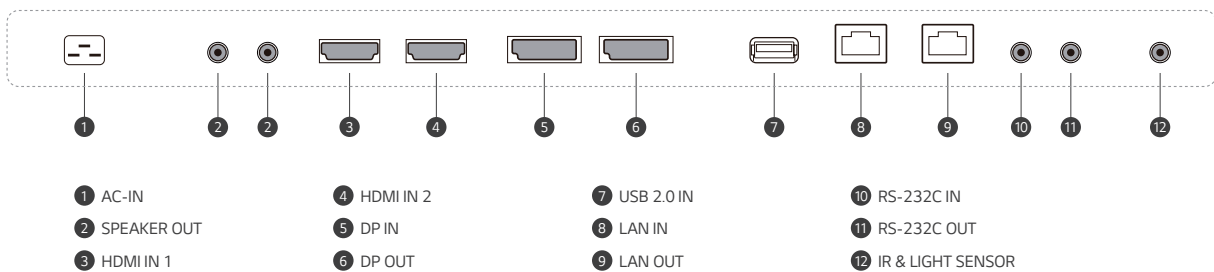

CONNECTIVITY

Rear

* Dimensions & Jack Panels may differ from the above image, so please contact LG sales team to verify before ordering.