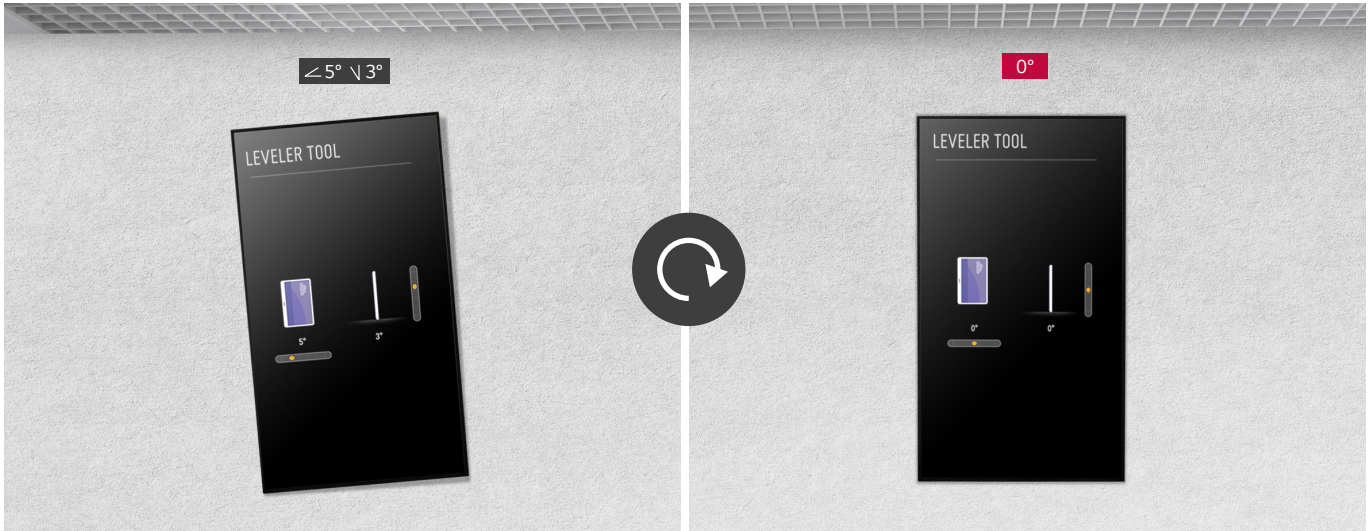

### Multiple Display Control with a Remote Control

Multiple device controls are available through the RJ45 & RS-232C ports. It means that even double-sided displays can be easily controlled simultaneously with a remote control.

### Easy Content Distribution & SW Update

75XS4G features embedded Wi-Fi, Bluetooth, Beacon making it easy to distribute content wirelessly and update Firmware. In particular, using Beacon and BLE (Bluetooth Low Energy), shop manager can do various promotional activities, such as providing promotional coupons or product information to visitor in real time.

### Precise Installation Using Leveler Tool

The 75XS4G is equipped with a "Leveler Tool" which shows users how the device is tilt, so the display can be precisely installed.