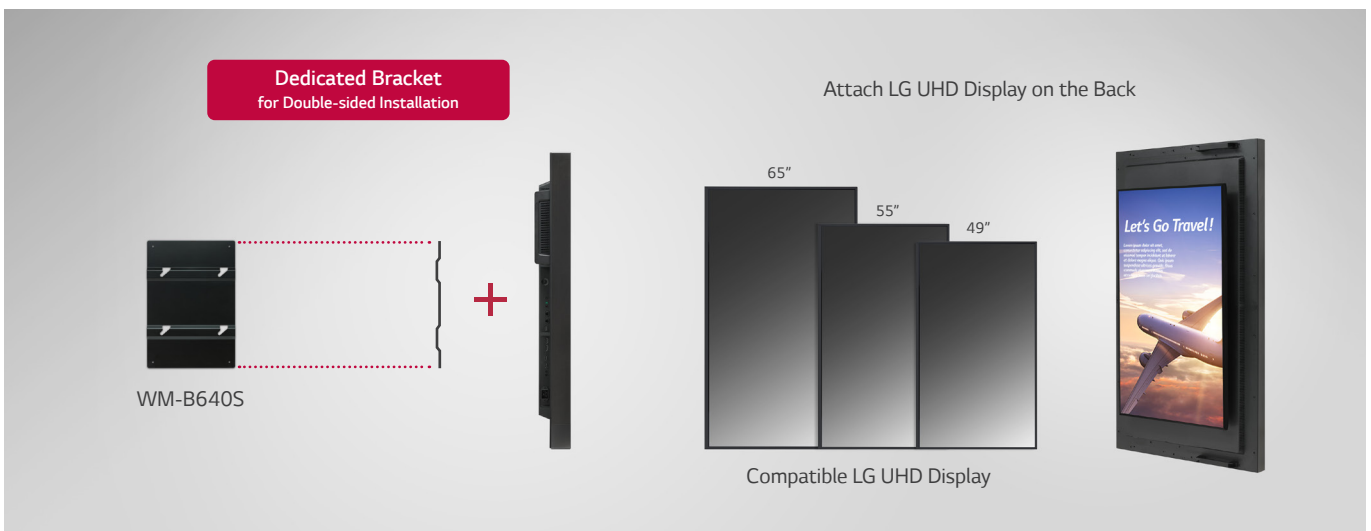

Double-sided Usage with Dedicated Bracket

Due to the 75XS4G flat-back design and dedicated bracket*, store owner can attach LG's UHD display** to the back for the purpose of displaying a variety of content for both external and internal customers.

* Bracket is optional.

** Attachable Displays : LG 65/55/49 inches UH7 Series, 65/55/49 inches UH5/UM3 Series