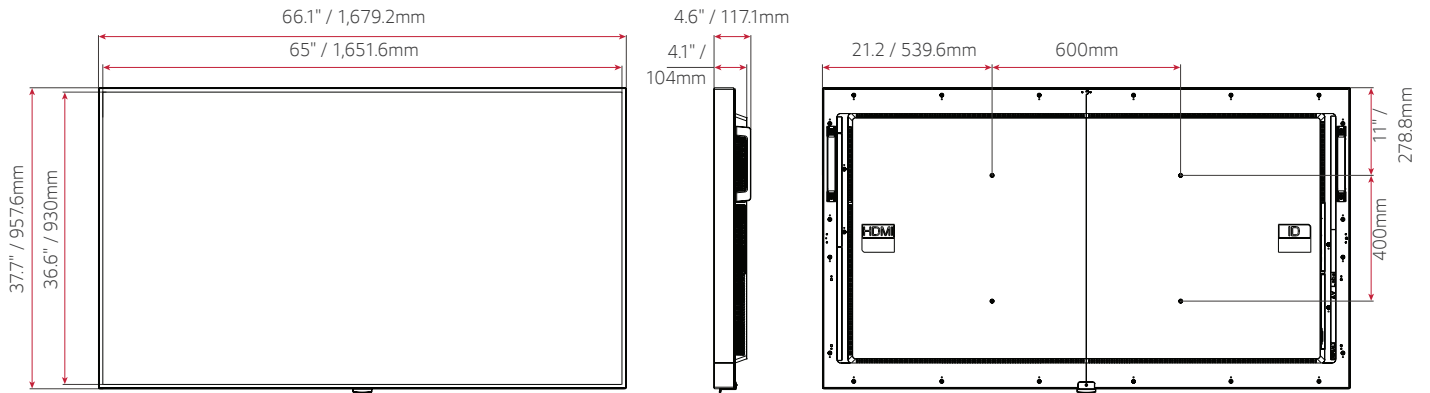

### Precise Installation Using Leveler Tool

The 75XS4G is equipped with a "Leveler Tool" which shows users how the device is tilt, so the display can be precisely installed.

## DIMENSIONS