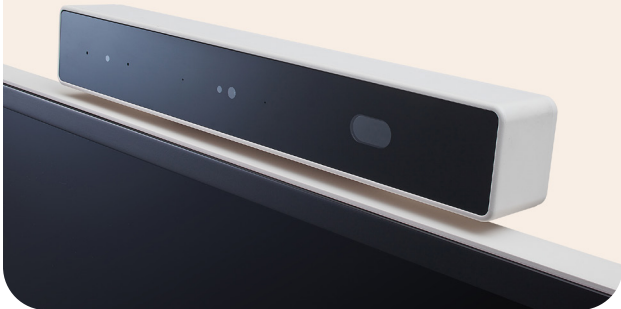

# KEY FEATURES & CONNECTIVITY

Screen **Rotation**

Height **Adjustment**

Built-in  
Camera & Microphone

**Wheels** for Mobility

Built-in **Touch**

**AV (webOS)**

- USB Type-C
- HDMI In