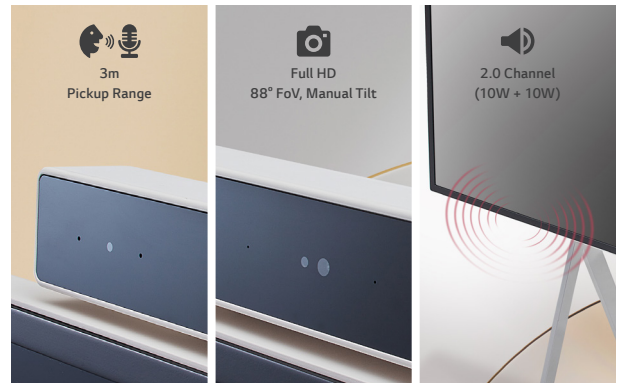

### One:Quick Flex (43HT3WJ)

Screen Size	43"
Native Resolution	4K Ultra HD (3,840 × 2,160)
Brightness	350 nits
Orientation	Landscape / Portrait
Touch	In-Cell Touch (Max. 10 Points)
Camera	2K Full HD (1,920 × 1,080), 88° FoV
Audio	2.0 Channel (10W + 10W)
Microphone	2ea Array (3m Pickup Range)
Operating System	Windows 10 IoT Enterprise

## All-in-One Display for Simple and Quick Video Call

With the LG One:Quick Flex 43-inch all-in-one display, complete with built-in camera, microphones and speakers, there's no need to stress over online meetings and calls and no more inconvenience of connecting to and setting up video conferencing.