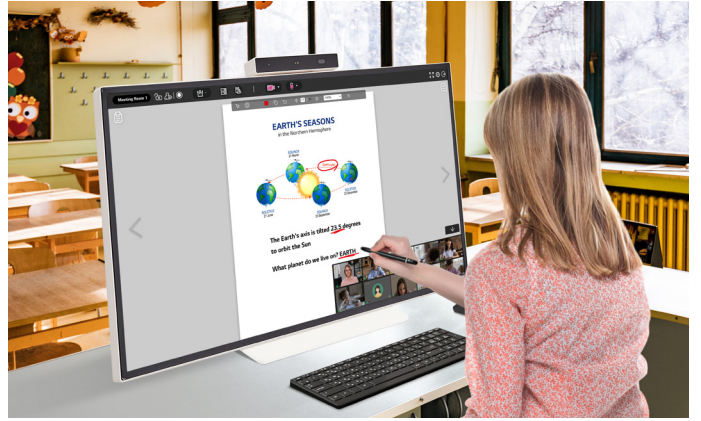

| Higher Education

Remote lessons and tutoring become easy to conduct with virtually any conferencing tools.