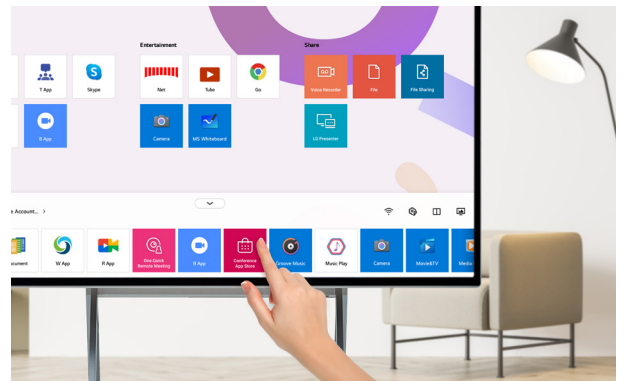

## Screen Rotation and Adjustable Height

The One:Quick Flex supports screen rotation when using the dedicated stand, which can be widely used by being turned vertically. Moreover, the height of the stand can be adjusted to meet the posture or height of the user.

\* Stands are sold separately. Some apps may not support vertical view mode.

Landscape > Portrait  
(Counter Clockwise)

Portrait > Landscape  
(Clockwise)

Stand Height

## Intuitive UX and Excellent Expandability

The touch-based UX of One:Quick Flex is designed to be similar to the mobile touch UX, making it easy to use. Also, the operating system based on Windows makes it easy for the user to install and run programs they want through a huge library of applications and tools.\*

\* The home dashboard (mid-screen app folder) will be available in November 2021. Screen images simulated.