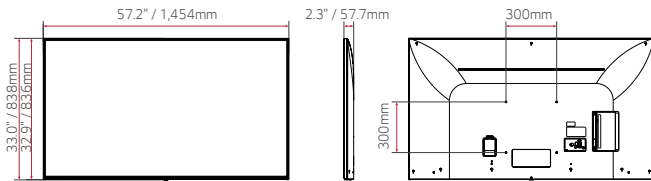

DIMENSIONS

65"