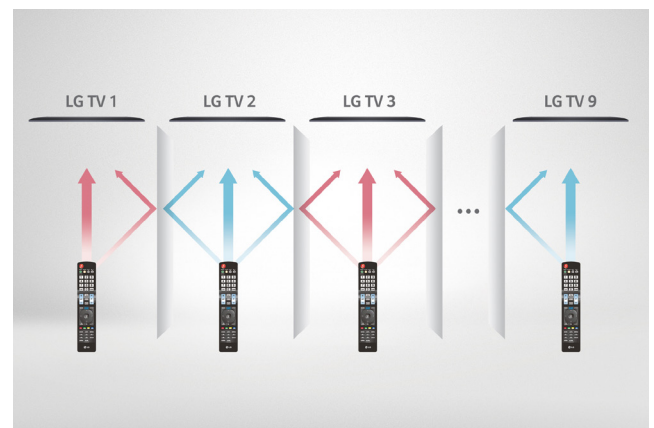

*SoftAP should be set in the installation menu after the TV is turned on.

** Smart Mirroring may not be operated at the same time.

Voice Recognition

LG's webOS 6.0 features embedded Natural Language Processing Voice Recognition,* allowing users to control the LG hospital TV simply using their voices.

* Magic Motion Remote is required. (sold separately)

Multi-code IR

Multi-code IR* function eliminates any remote control signal interference between TVs in rooms with multiple TVs installed.

* Separately purchased multi-IR remote controller