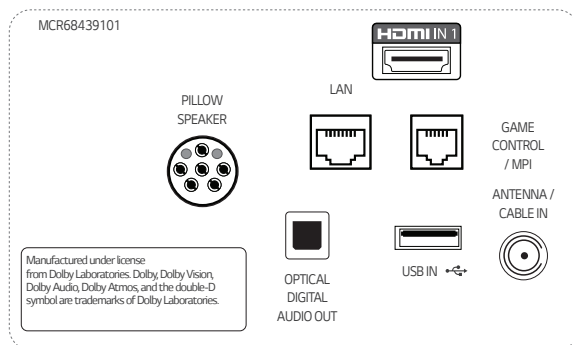

DIMENSIONS

65"

55"

CONNECTIVITY

Rear

Side

* Dimensions & Jack Panels may differ from the above image, so please contact LG sales team to verify before ordering.

MODEL		65UR772M0UB	55UR772M0UB
DISPLAY	Diagonal Size	65"	55"
	Resolution	3840 x 2160 (UHD)	3840 x 2160 (UHD)
	Backlight Unit Type	Edge	Edge
	NanoCell Display	Yes	Yes
	Brightness	330 nits	330 nits
	Dynamic Contrast Ratio (Dynamic MCI (Hz))	1,000,000:1	1,000,000:1
	Static (Panel) Contrast Ratio	1200:1	5000:1
	Response Time (G to G)	8 ms	14 ms
	Refresh Rate	60Hz	60Hz
VIDEO	Life Span	30,000 Hours	30,000 Hours
	HDR 10 Pro	Yes	Yes
	HDR HLG	Yes	Yes
AUDIO	Speaker (Sound Output)	10W + 10W	10W + 10W
	Speaker System	2.0 ch	2.0 ch
	AI Sound	Yes	Yes
	One-Touch Sound Tuning	Yes (Ready)	Yes (Ready)
BROADCASTING SYSTEM	LG Sound Sync	Yes (Required Bluetooth)	Yes (Required Bluetooth)
	Digital (Terrestrial, Cable, Satellite)	ATSC, Clear QAM	ATSC, Clear QAM
	Analog	NTSC	NTSC
HOSPITALITY	Global IPTV Support	Yes	Yes
	Data Streaming (IP & RF)	Yes	Yes
	HCAP	GEM / HTML5	GEM / HTML5
	IP Return Path	Yes	Yes
	Multicast / Unicast Ready	Yes / Yes	Yes / Yes
	webRTC (Real Time Communication)	Yes	Yes
	Pro:Centric™ Cloud (Version)	Yes (1.0)	Yes (1.0)
	Pro:Centric Direct (Version)	Yes (4.5)	Yes (4.5)
	Pro:Centric Application (Version)	Yes (PCA3.8)	Yes (PCA3.8)
	PCS500R	Yes	Yes
	PCS400R	Yes	Yes
	Quick Menu Version	Yes (5.0)	Yes (5.0)
	Pro:Idiom® (S/W Type)	Yes	Yes
	Pro:Idiom (Mobile, Lite)	Yes	Yes
SMART FEATURES	webOS Version	webOS 6.0	webOS 6.0
	Smart Home (Launcher Bar)	Yes	Yes
	Gallery Mode	Yes	Yes
	Web Browser	Yes	Yes
	Pre-loaded Apps	Yes	Yes
	SDP Server Compatible	Yes	Yes
	Magic Remote Compatible	Yes (MR18HA)	Yes (MR18HA)
	SW Clock (World Clock / Alarm)	Yes	Yes
	Soft AP	Yes	Yes
	WiFi (Version)	Yes (802.11ac)	Yes (802.11ac)
	Screen Share (Miracast)	Yes	Yes
	Smart Share (DLNA)	Yes	Yes
	LG TV Plus App	Yes	Yes
	DIAL	Yes	Yes
	Bluetooth Sound Sync	Yes	Yes
	Mobile Connection Overlay	Yes	Yes
	HDMI-ARC	Yes (HDMI 2)	Yes (HDMI 2)
	Voice Recognition (Standalone Solution)	Yes	Yes
	IoT	Yes	Yes
OTHER FEATURES	EzManager	Yes	Yes
	USB Data Cloning	Yes	Yes
	Wake on RF	Yes	Yes
	WOL	Yes	Yes
	Diagnostics	Yes (IP Remote)	Yes (IP Remote)
	IR Signal from Receiver (Logic Low Pulses)	MPI	MPI
	IR Signal from Receiver (Logic High Pulses)	RS-232C	RS-232C
HTNG-CEC	Yes (1.4)	Yes (1.4)	