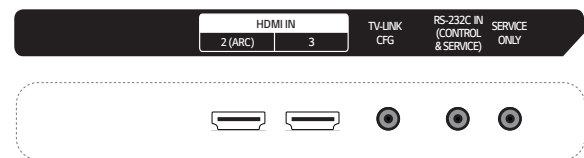

DIMENSIONS

65"

55"

CONNECTIVITY

Rear

Side

* Dimensions & Jack Panels may differ from the above image, so please contact LG sales team to verify before ordering.

MODEL		65UR772M0UB	55UR772M0UB
DISPLAY	Diagonal Size	65"	55"
	Resolution	3840 x 2160 (UHD)	3840 x 2160 (UHD)
	Backlight Unit Type	Edge	Edge
	NanoCell Display	Yes	Yes
	Brightness	330 nits	330 nits
	Dynamic Contrast Ratio (Dynamic MCI (Hz))	1,000,000:1	1,000,000:1
	Static (Panel) Contrast Ratio	1200:1	5000:1
	Response Time (G to G)	8 ms	14 ms
	Refresh Rate	60Hz	60Hz
VIDEO	Life Span	30,000 Hours	30,000 Hours
	HDR 10 Pro	Yes	Yes
	HDR HLG	Yes	Yes
AUDIO	Speaker (Sound Output)	10W + 10W	10W + 10W
	Speaker System	2.0 ch	2.0 ch
	AI Sound	Yes	Yes
	One-Touch Sound Tuning	Yes (Ready)	Yes (Ready)
BROADCASTING SYSTEM	LG Sound Sync	Yes (Required Bluetooth)	Yes (Required Bluetooth)
	Digital (Terrestrial, Cable, Satellite)	ATSC, Clear QAM	ATSC, Clear QAM
	Analog	NTSC	NTSC
HOSPITALITY	Global IPTV Support	Yes	Yes
	Data Streaming (IP & RF)	Yes	Yes
	HCAP	GEM / HTML5	GEM / HTML5
	IP Return Path	Yes	Yes
	Multicast / Unicast Ready	Yes / Yes	Yes / Yes
	webRTC (Real Time Communication)	Yes	Yes
	Pro:Centric™ Cloud (Version)	Yes (1.0)	Yes (1.0)
	Pro:Centric Direct (Version)	Yes (4.5)	Yes (4.5)
	Pro:Centric Application (Version)	Yes (PCA3.8)	Yes (PCA3.8)
	PCS500R	Yes	Yes
	PCS400R	Yes	Yes
	Quick Menu Version	Yes (5.0)	Yes (5.0)
	Pro:Idiom® (S/W Type)	Yes	Yes
	Pro:Idiom (Mobile, Lite)	Yes	Yes
SMART FEATURES	webOS Version	webOS 6.0	webOS 6.0
	Smart Home (Launcher Bar)	Yes	Yes
	Gallery Mode	Yes	Yes
	Web Browser	Yes	Yes
	Pre-loaded Apps	Yes	Yes
	SDP Server Compatible	Yes	Yes
	Magic Remote Compatible	Yes (MR18HA)	Yes (MR18HA)
	SW Clock (World Clock / Alarm)	Yes	Yes
	Soft AP	Yes	Yes
	WiFi (Version)	Yes (802.11ac)	Yes (802.11ac)
	Screen Share (Miracast)	Yes	Yes
	Smart Share (DLNA)	Yes	Yes
	LG TV Plus App	Yes	Yes
	DIAL	Yes	Yes
	Bluetooth Sound Sync	Yes	Yes
	Mobile Connection Overlay	Yes	Yes
	HDMI-ARC	Yes (HDMI 2)	Yes (HDMI 2)
	Voice Recognition (Standalone Solution)	Yes	Yes
	IoT	Yes	Yes
OTHER FEATURES	EzManager	Yes	Yes
	USB Data Cloning	Yes	Yes
	Wake on RF	Yes	Yes
	WOL	Yes	Yes
	Diagnostics	Yes (IP Remote)	Yes (IP Remote)
	IR Signal from Receiver (Logic Low Pulses)	MPI	MPI
	IR Signal from Receiver (Logic High Pulses)	RS-232C	RS-232C
HTNG-CEC	Yes (1.4)	Yes (1.4)	