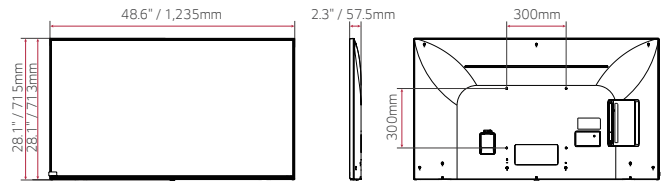

PRODUCT INFORMATION

* 65 inch

UR772M Series

Design	Stand Type	No Stand
Display	Inch	65" / 55"
	Resolution	3840 × 2160 (UHD)
	Category	Pro:Centric Smart
Broadcasting System	Digital	ATSC, Clear QAM
	Analog	NTSC
Solution	Pro:Centric (Smart, Cloud, Direct, V), Quick Menu	

DIMENSIONS

65"

55"

CONNECTIVITY

Rear

Side

* Dimensions & Jack Panels may differ from the above image, so please contact LG sales team to verify before ordering.