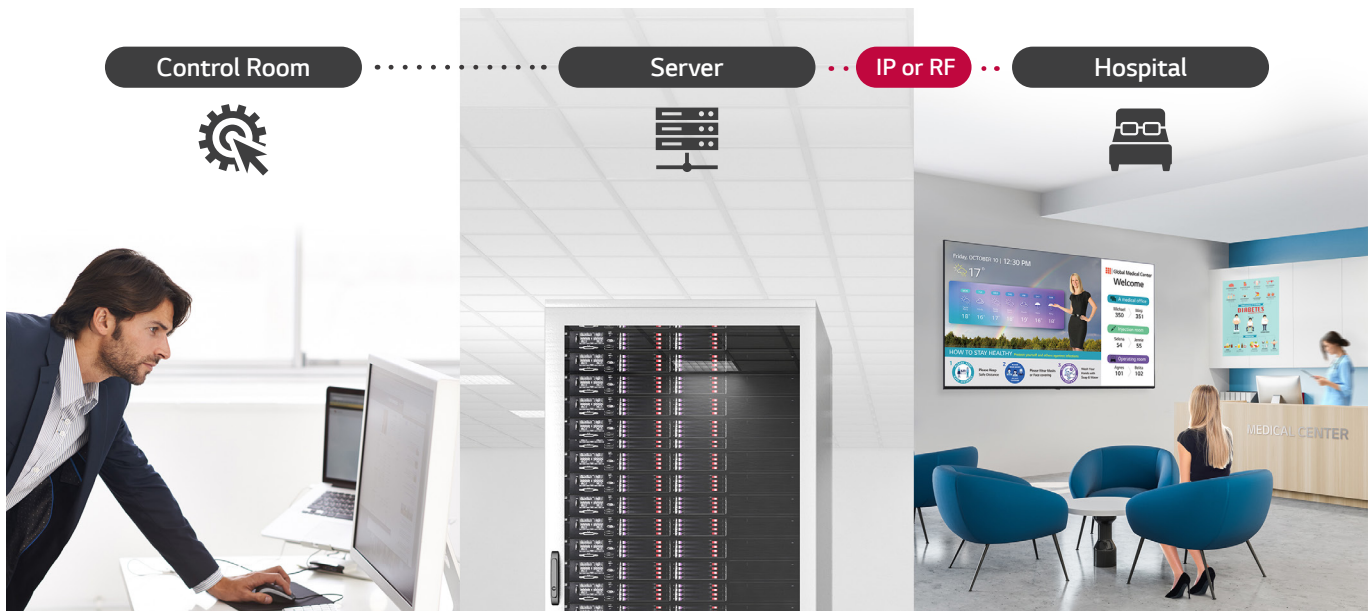

* Pillow speaker is not provided by LG. (sold separately)

Nurse Call System Ready

The nurse call system found on a pillow speaker allows patients to conveniently notify hospital staff in the event of an urgent need or emergency.

UL Hospital Grade Listed

The UR772M series is designed for healthcare and hospital environments and meets UL safety requirements.

Group Telemedicine Ready

The UR772M series NanoCell Hospital TV is ready for web-based telemedicine. System Integrator can develop and deploy their web applications without additional video conferencing equipment for 1:1 or 2:1 remote meetings. Camera* angle and zoom control during a session are also possible.

* Supporting camera : Logitech C310, MS lifecam HD-3000

** The feature above requires a separate web application.

SMART MANAGEMENT

Pro:Centric Hospital Management Solution

LG's Pro:Centric Direct is a robust hospital content management solution that offers simple editing tools and provides IP network-based remote management and service capabilities. Pro:Centric Direct enables users to edit their interface easily by providing a customized interface and efficient management of all TVs in the hospital.