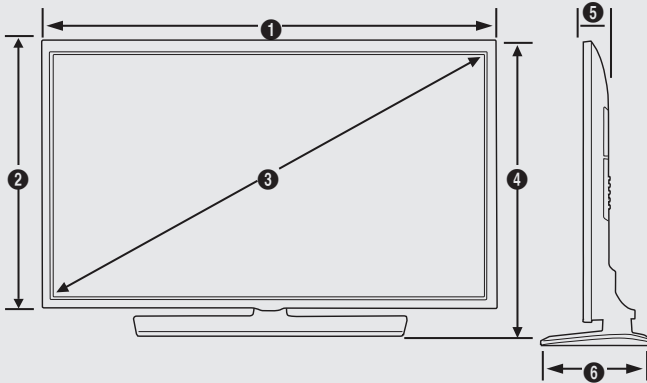

Dimensions

28" | HG28ND677AF - 720p | 3000:1 Contrast Ratio

1	2	3	4	5	6
25.3"	15.6"	28.0"	17.1"	2.5"	6.4"

40" | HG40ND677DF - 1080p | 5000:1 Contrast Ratio

1	2	3	4	5	6
35.7"	21.0"	40.0"	22.7"	2.6"	8.9"

48" | HG48ND677DF - 1080p | 5000:1 Contrast Ratio