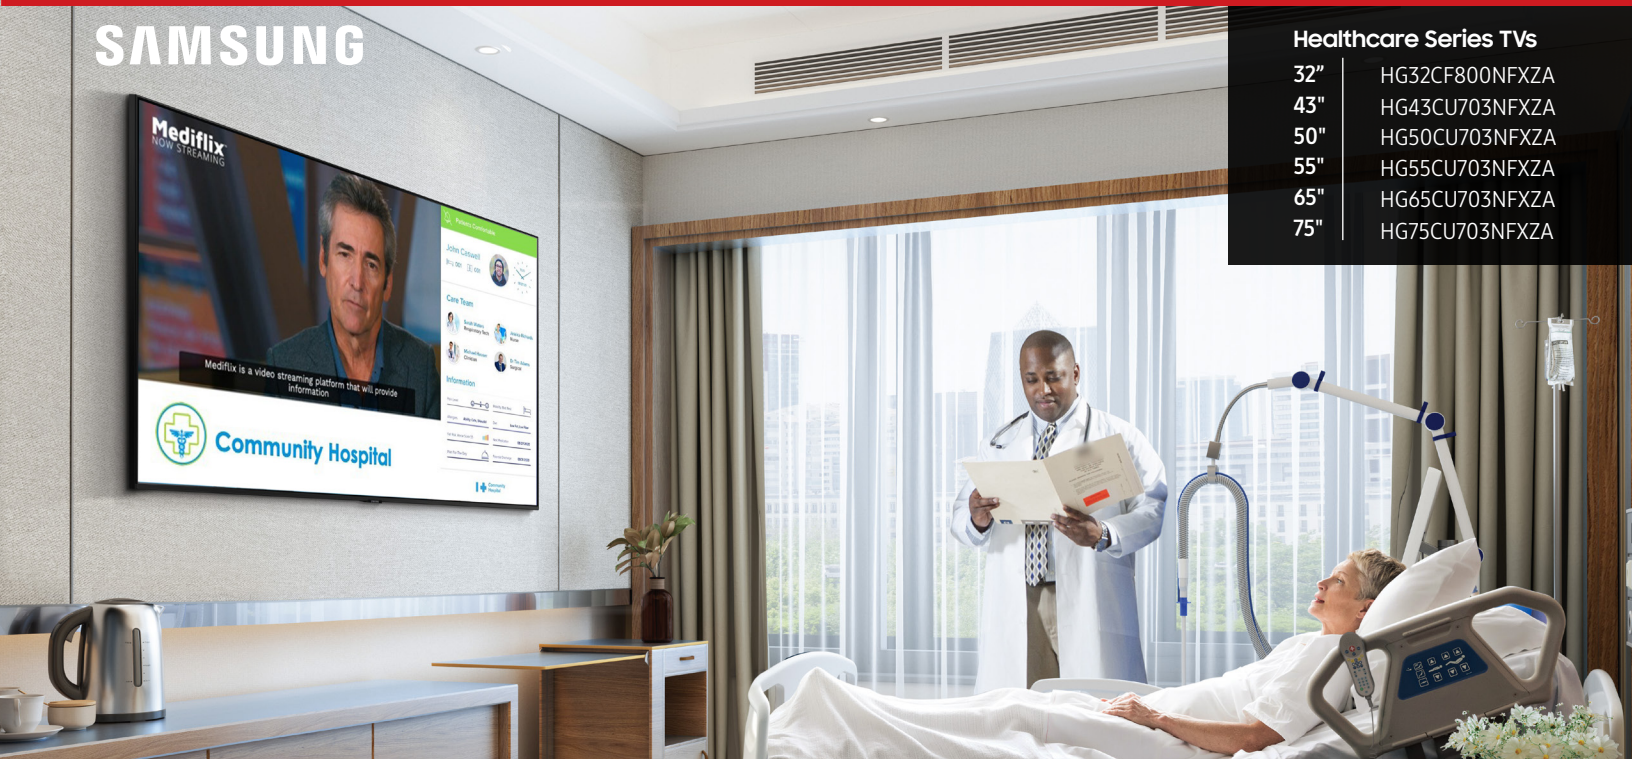

SAMSUNG

Healthcare Series TVs

32"	HG32CF800NFXZA
43"	HG43CU703NFXZA
50"	HG50CU703NFXZA
55"	HG55CU703NFXZA
65"	HG65CU703NFXZA
75"	HG75CU703NFXZA

Healthcare Display

HCU7030 series and HCF8000 Series

Foster a comfortable, patient-centric experience

Modern day hospitals are turning to premium entertainment and infotainment technologies that focus on the patient experience, as well as workflow efficiencies for nursing staff. Samsung's HCU7030 and HCF8000 healthcare series allows for patient-staff connectivity, and gives patients and visitors an experience that makes them feel at home. Equipped with an integrated pillow speaker interface, allowing patients to enjoy clear audio and control of the TV right at their bedside. The displays are UL-certified for safe usage in any hospital or healthcare facility. WebRTC enabled to facilitate secure, real-time communications over the network.

Key features

Crystal Processor 4K

Powerful 4K upscaling delivers any content in up to 4K resolution.

Pro:Idiom™ DRM HD Content Decryption

The HCU7030 and HCF8000 series is equipped with Pro:Idiom MPEG4 technology to offer your patients premium HDTV content from cable, satellite or video-on-demand services with no optional cards or external box needed.

Universal Pillow Speaker Interface

An easy-to-use interface is built right into the TV, to utilize with multiple brands and models of pillow speakers.

UL-Listed for Hospital Use

The Samsung Healthcare Series displays are specifically engineered to meet the stringent requirements for use in hospital environments. They are manufactured in accordance with UL's published and nationally recognized Standards for Safety.