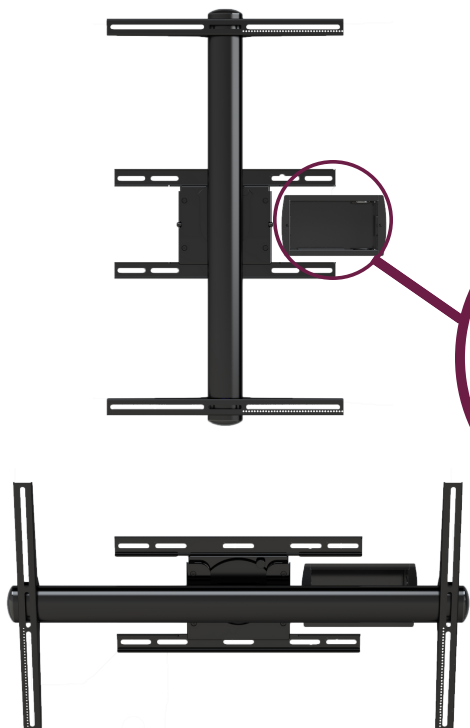

Rotating Wall Mount for Samsung Flip

RFM

GB-INWAVPB

WM55H
WM65R

Features

- 360° rotation to set in portrait or landscape configuration
- Security screw on wall plate prevents flat panel removal
- Signature design adds both aesthetics and rigidity
- Time-saving components allow a quick, three-step installation
- Patented washer "grips" mounting bracket for secure installation
- Pairs with optional Premier Mounts in-wall gearbox (GB-INWAVPB)